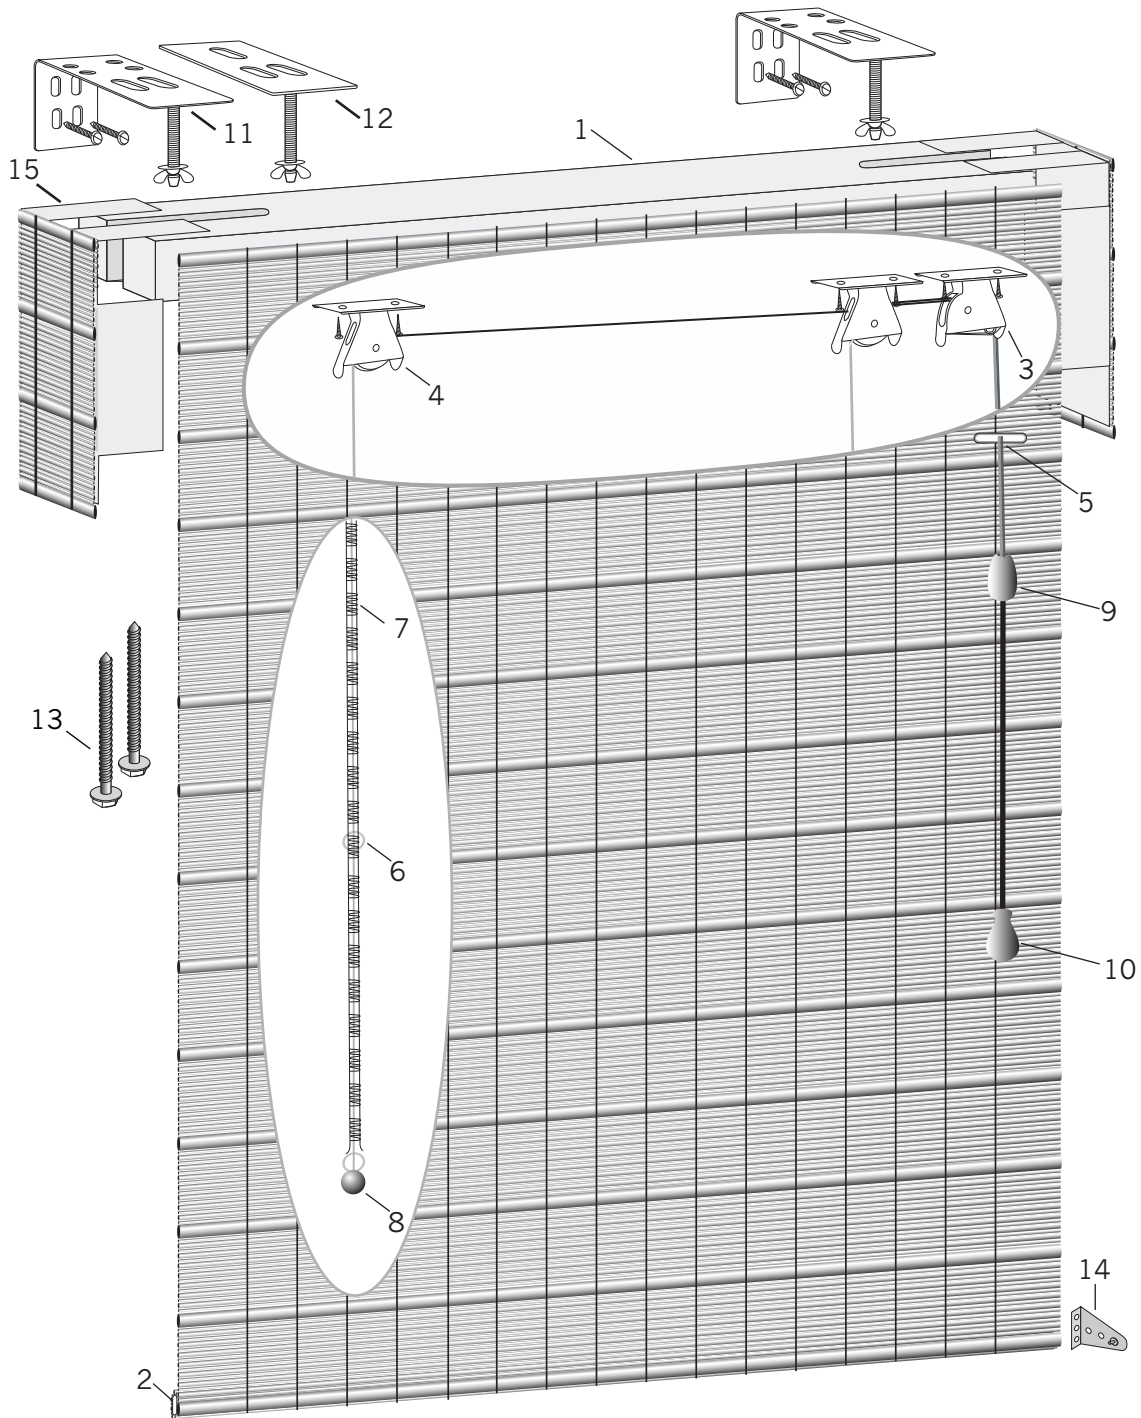

Standard Rectangular Cordlock

Standard Parts

- | | | |
|-----------------------|------------------------------------|--|
| 1. Headrail | 7. Cord | 12. Ceiling Mount Brackets (Optional) |
| 2. Bottom Wood Slat | 8. Round Cord Stop | 13. Turned Headrail Installation Screws (Optional) |
| 3. Swivel Cordlock | 9. Stop Ball | 14. Hold-Down Brackets (Optional) |
| 4. Swivel Cord Pulley | 10. Tassel | 15. Returns |
| 5. Oblong Grommet Set | 11. Standard Installation Brackets | |
| 6. Split Ring | | |