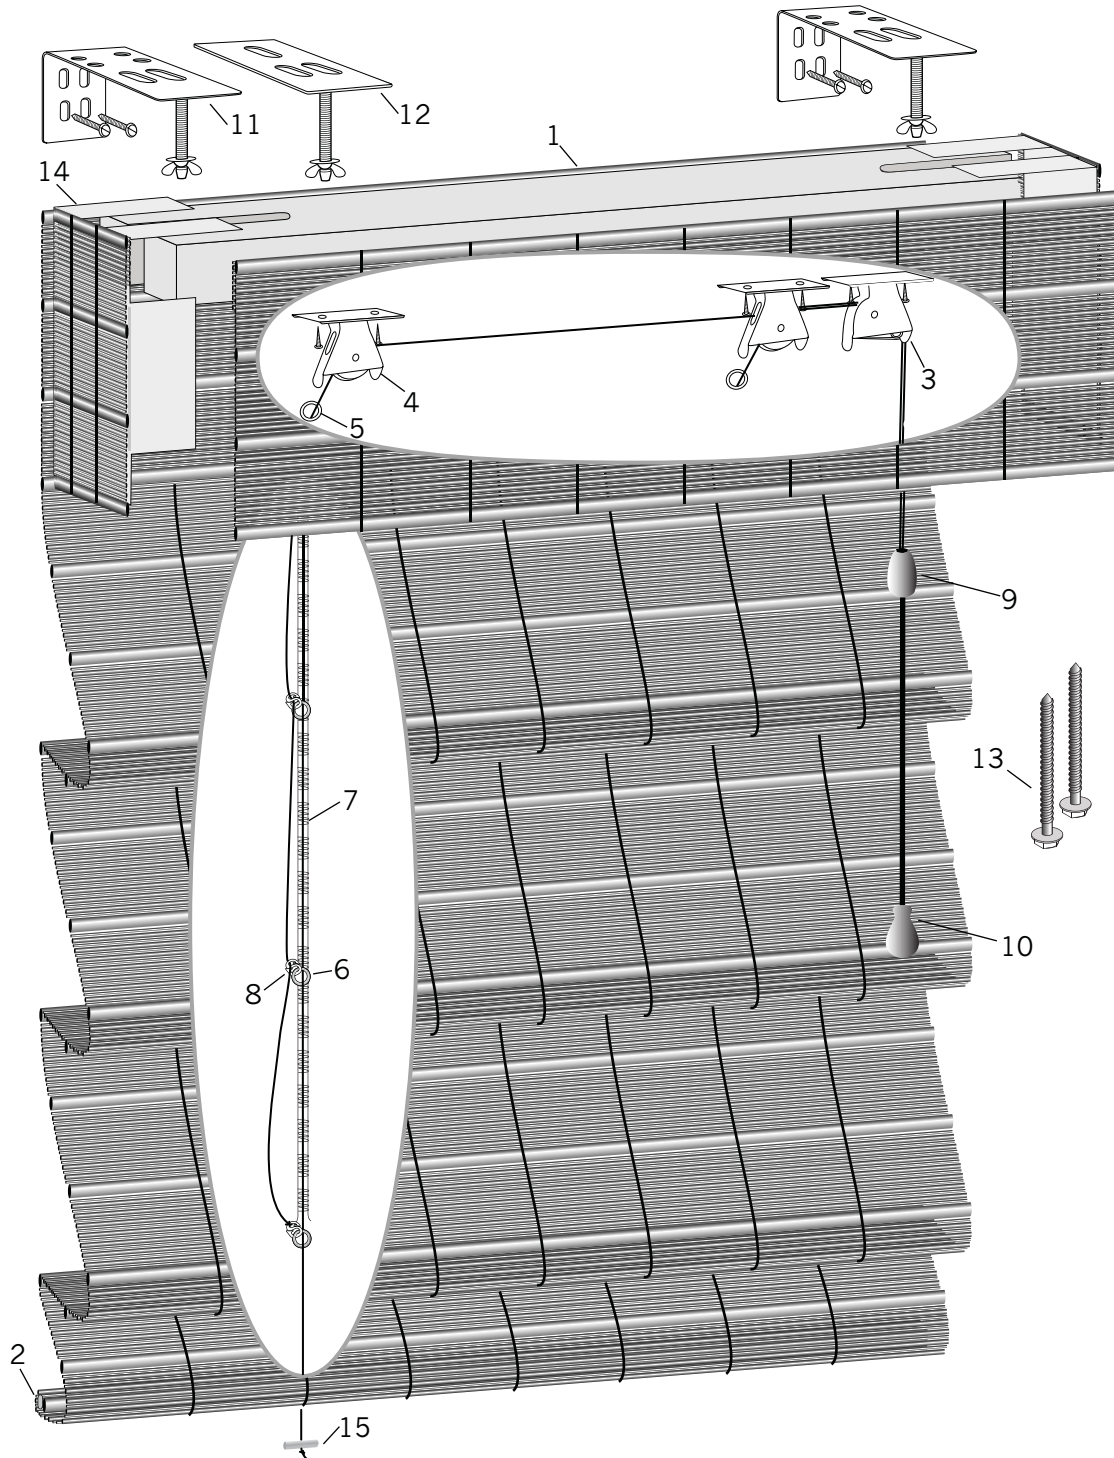

# Hobbled Standard Rectangular Cordlock

## Standard Parts

- |                       |                                    |  |
|-----------------------|------------------------------------|--|
| 1. Headrail           | 7. Cord                            | 12. Ceiling Mount Brackets (Optional)              |
| 2. Bottom Wood Slat   | 8. Hobbled Ring Cord               | 13. Turned Headrail Installation Screws (Optional) |
| 3. Swivel Cordlock    | 9. Stop Ball                       | 14. Returns  |
| 4. Swivel Cord Pulley | 10. Tassel                         | 15. Flat Cord Stop                                 |
| 5. Grommet Set        | 11. Standard Installation Brackets |  |
| 6. Split Ring         |                                    |  |