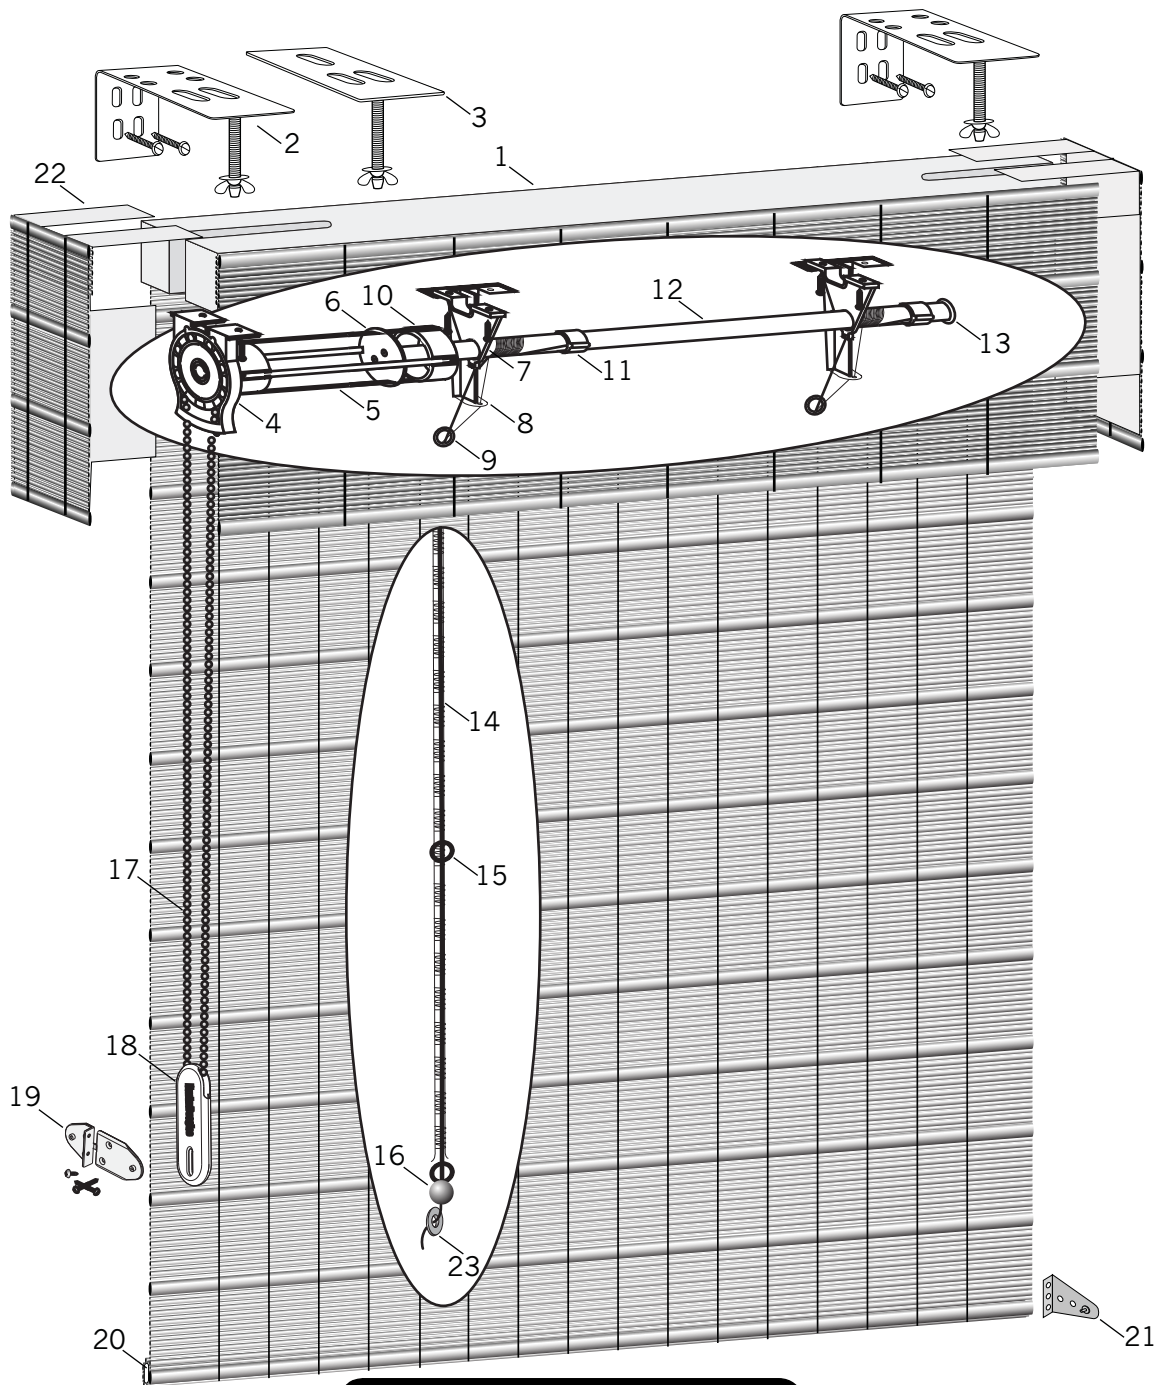

Standard With Clutch

Standard Parts

- | | | |
|--------------------------------------|-------------------------------|------------------------------------|
| 1. Clutch Headrail | 8. Stop Bracket | 17. Bead Chain |
| 2. Standard Installation Brackets | 9. Grommet Set | 18. Universal Cord Tensioner (UCT) |
| 3. Ceiling Mount Brackets (Optional) | 10. Drive Disk Spear Retainer | 19. UCT Mounting Kit |
| 4. Clutch | 11. Cord Clip | 20. Bottom Wood Slat |
| 5. Spears | 12. Fiberglass Shaft | 21. Hold-Down Brackets (Optional) |
| 6. Disk Screws | 13. Shaft End Cap | 22. Returns |
| 7. Standard Shaft Bracket | 14. Cord | 23. Washer |
| | 15. Split Ring | |
| | 16. Round Cord Stop | |