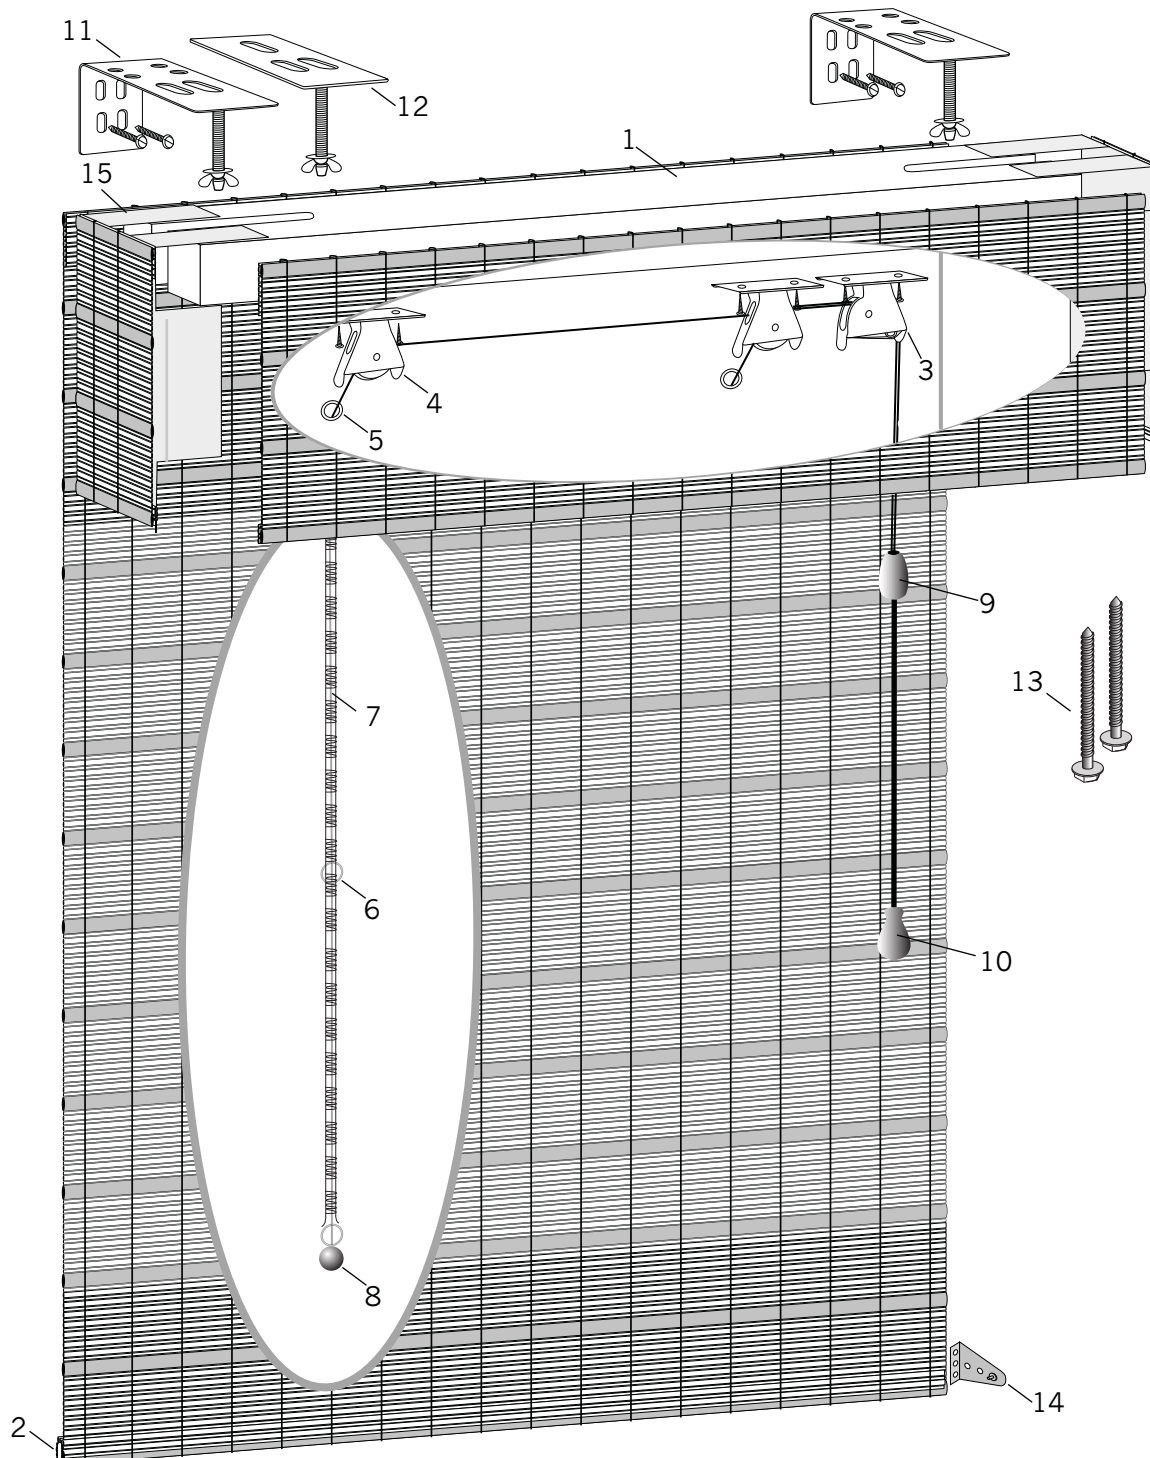

Standard Rectangular Cordlock

Standard Parts

- | | | |
|-----------------------|------------------------------------|--|
| 1. Headrail | 7. Cord | 12. Ceiling Mount Brackets (Optional) |
| 2. Bottom Wood Slat | 8. Round Cord Stop | 13. Turned Headrail Installation Screws (Optional) |
| 3. Swivel Cordlock | 9. Stop Ball | 14. Hold-Down Brackets (Optional) |
| 4. Swivel Cord Pulley | 10. Tassel | 15. Returns |
| 5. Grommet Set | 11. Standard Installation Brackets | |
| 6. Split Ring | | |