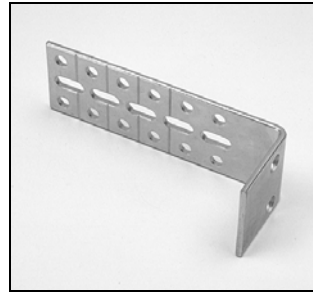

Optional Additional Hardware

1/2" Spacer Block
PCN 2930230000

1/4" Spacer Block
PCN 4150239000

Extension Bracket
PCN 2930340000

Dust Cover Installation Kit
Loops PCN 4150077000
Hooks PCN 4150078000

Back/Dust Cover
PCN 4150149000

Back Cover Bracket
PCN 4150256000

Magnetic Hold-Down Kit
(contains two hold-down
brackets and two 3/4" screws)
PCN KIT9108

Magnet Hold-Down Retro-Fit Kit
PCN KIT9111