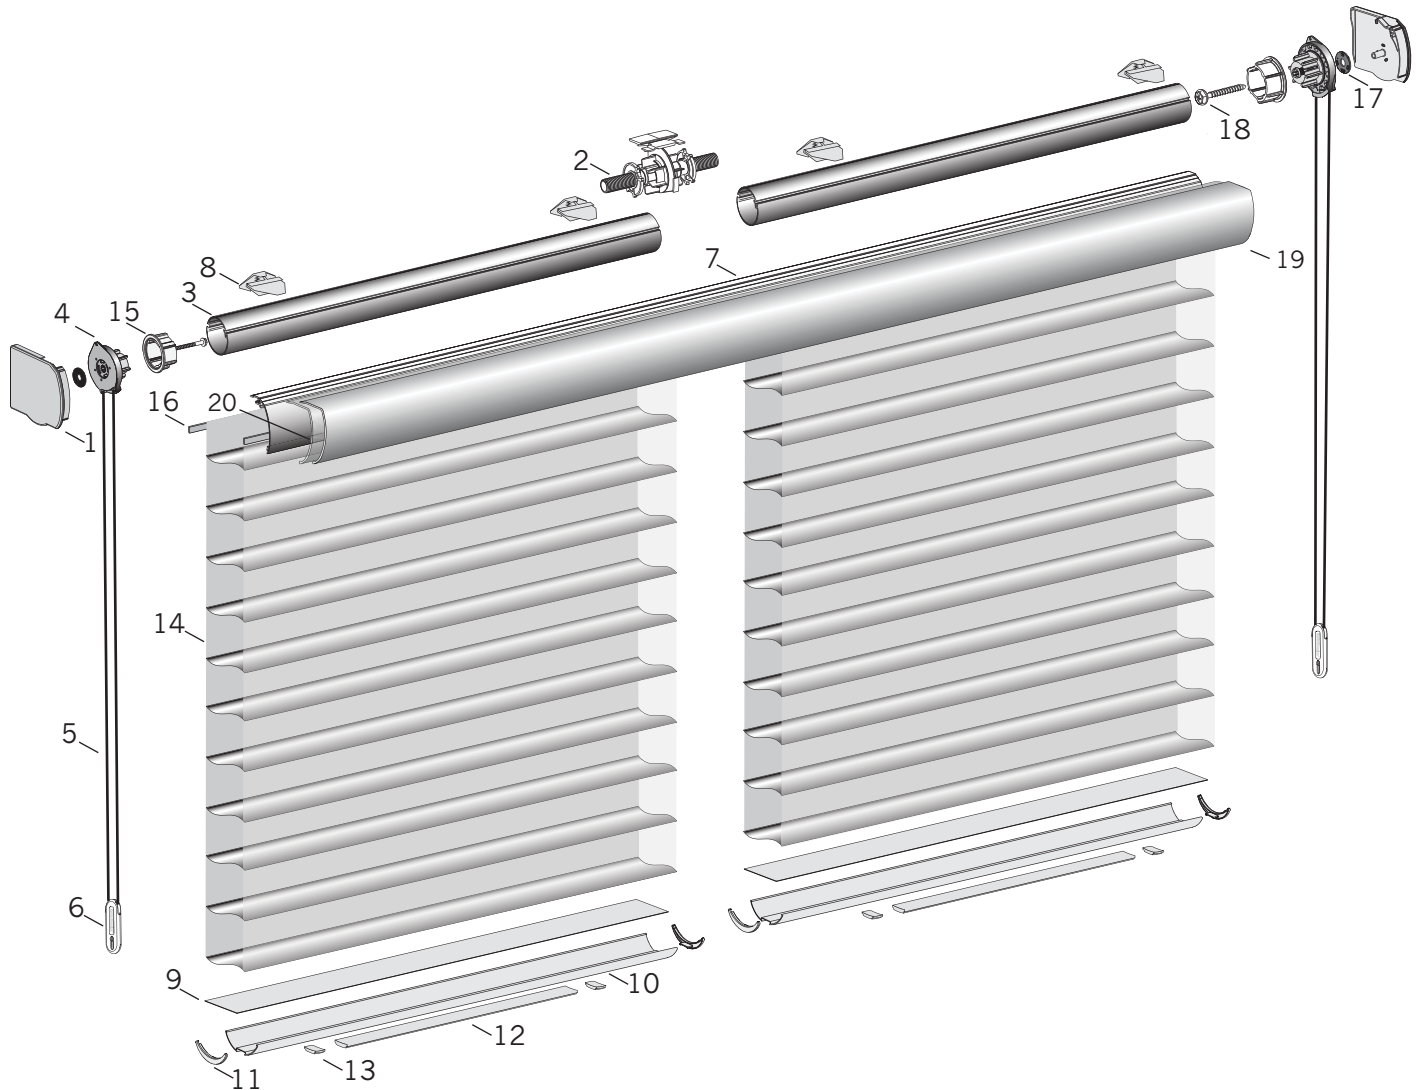

Quartette® Two-On-One Headrail

Standard Parts

- | | | |
|---------------------------------|--------------------------------|---------------------|
| 1. Headrail End Caps – XL | 8. Top Limit – XL – Quartette® | 15. Bushing |
| 2. Dual Rotator Assembly – XL | 9. Bottom Slat – XL | 16. Polystrip |
| 3. Universal Rotator Rail | 10. Bottom Rail – XL | 17. Adapter |
| 4. Clutch Assembly | 11. Bottom Rail End Cap – XL | 18. Screw |
| 5. Cord Loop | 12. Bottom Rail Weight | 19. FCH Fabric |
| 6. Universal Cord Tensioner | 13. Weight Clip | 20. Full Width Tape |
| 7. Fabric Covered Headrail – XL | 14. Fabric | |

Quartette® Two-On-One Headrail

No.	PCN	Description
1.	4140217xxx	Headrail End Caps – XL (1 pair)
2.	4140449000	Dual Rotator Assembly – XL
3.	4140128xxx	Rotator Rail XL (785 – For all fabrics except A25 & A26)
4.	4150470000	Clutch Assembly
5.	Cord Loop	
	4199010000	1' (Natural Only)
	4199020xxx	2'
	4199030xxx	3'
	4199040xxx	4'
	4199050xxx	5'
	4199060000	6' (Natural Only)
6.	4150336xxx	Universal Cord Tensioner
7.	4140127661	Fabric Covered Headrail – XL (Select Fabric Cover Color)
8.	4140126000	Top Limit – XL – Quartette®
9.	N/A	Bottom Slat
10.	4140129xxx	Bottom Rail – XL
11.	4140125xxx	Bottom Rail End Cap – XL
12.	4150082xxx	Bottom Rail Weight (Balance Weight)
13.	4150083xxx	Weight Clip
14.	N/A	Fabric
15.	4140123000	Bushing – XL
16.	4150288785	Polystrip With Tape
17.	4140462000	Adapter
18.	4150159000	Screw (Clutch)
19.	N/A	FCH Fabric
20.	Full Width Tape	
	4150153500	SU FW Tape, 3.219" X 320 Yards
	4150155500	NAN FW Tape, 3.219" X 60 Yards