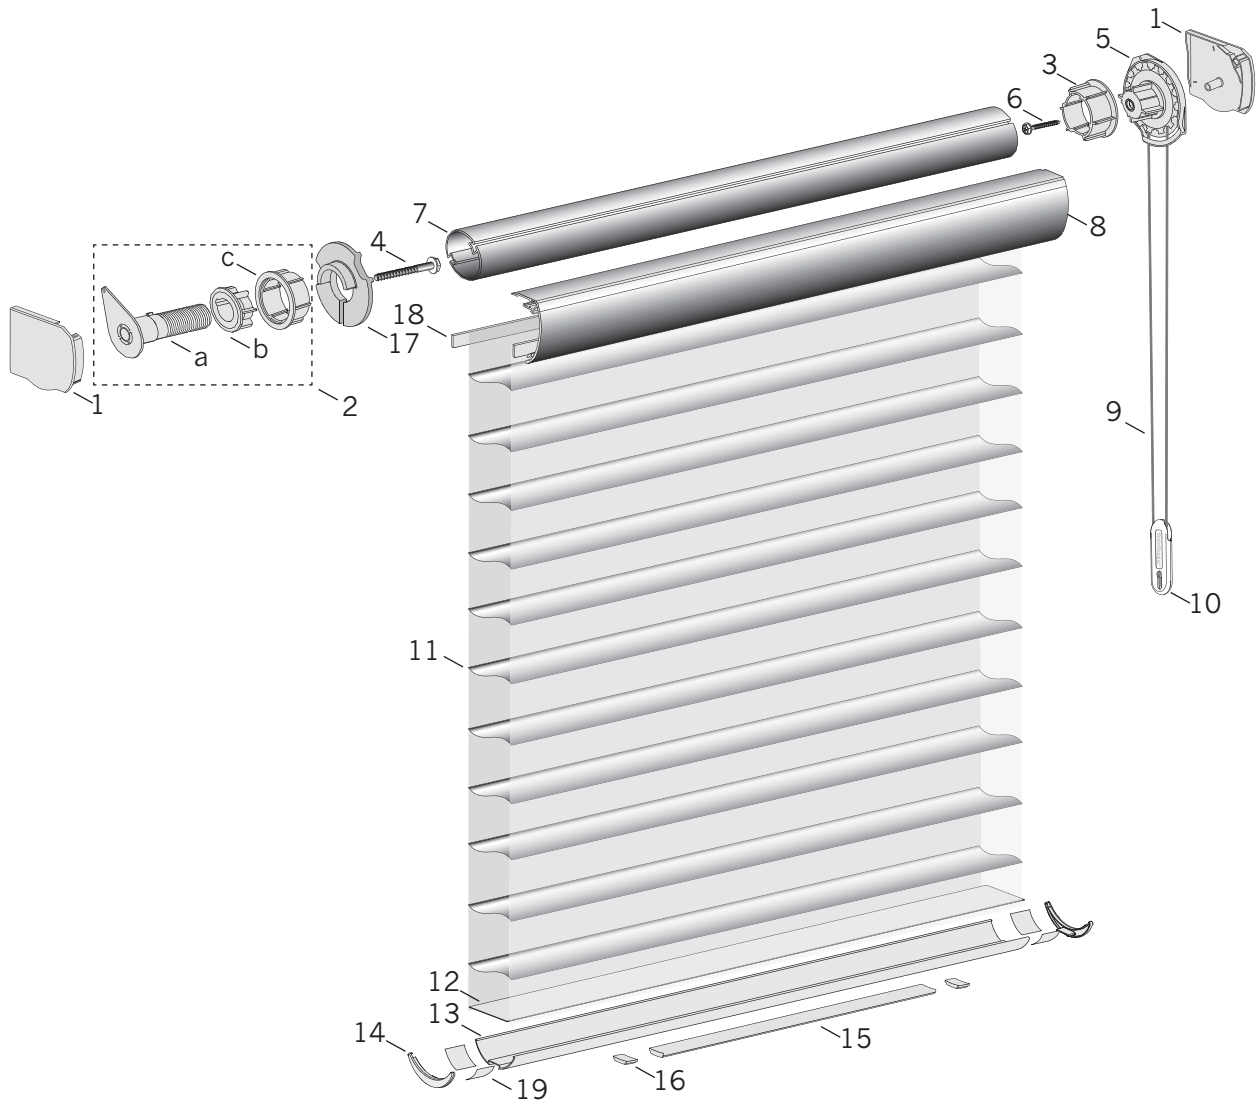

Silhouette® EasyRise™ Quartette® Tilt Only

Standard Parts

- | | | |
|---------------------------|---------------------------------|-------------------------------|
| 1. Headrail End Caps – XL | 6. Screw | 14. Bottom Rail End Caps – XL |
| 2. Limit Screw Assembly | 7. Rotator Rail – XL | 15. Balance Weight |
| a. Limit Screw | 8. Fabric Covered Headrail – XL | 16. Weight Clips |
| b. Rotator | 9. Lift Cord | 17. Tilt Only Clip |
| c. Limit Nut Adaptor | 10. Universal Cord Tensioner | 18. Polystrip |
| 3. Bushing | 11. Fabric | 19. Steel Strip Pieces (Long) |
| 4. Screw | 12. Bottom Slat – XL | |
| 5. Clutch Assembly | 13. Bottom Rail – XL | |

Silhouette® EasyRise™ Quartette® Tilt Only

No.	PCN	Description
1.	4140217xxx	Headrail End Caps – XL (1 Pair)
2.	Limit Screw Assembly	
	4140210000	RH URR
	4140211000	LH URR
a.	N/A	Limit Screw
b.	N/A	Rotator
c.	N/A	Limit Nut
3.	4140123000	Bushing – XL
4.	4150158000	Screw, #10 x 5/8" SHWH Zinc-Plated
5.	4140347000	Clutch Assembly
6.	4150159000	Screw, #10 x 1 3/8" SHWH Zinc-Plated
7.	4140128xxx	Rotator Rail – XL (785 For All Fabrics Except A25 & A26)
8.	4140127661	Fabric Covered Headrail – XL (Select Fabric Cover Color)
9.	Lift Cord – Cord Loop	
	4199010000	1' (Natural Only)
	4199020xxx	2'
	4199030xxx	3'
	4199040xxx	4'
	4199050xxx	5'
	4199060000	6' (Natural Only)
10.	4150336xxx	Universal Cord Tensioner
11.	N/A	Fabric – 4" Vane
12.	N/A	Bottom Slat
13.	4140129xxx	Bottom Rail – XL
14.	4140125xxx	Bottom Rail End Caps – XL
15.	4150082xxx	Balance Weight
16.	4150083xxx	Weight Clips
17.	Tilt Only Clip	
	4140214000	Right
	4140215000	Left
18.	4150288785	Polystrip With Tape
19.	4150601000	Steel Strip Pieces (Long)

Note: xxx = 3-digit color code