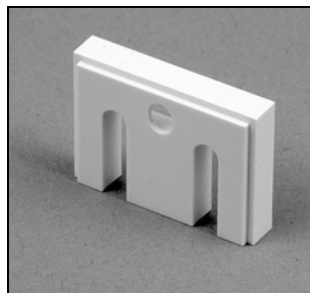

Silhouette® Hard-Wired Motorization Optional Hardware

Platinum Technology
Wall Switches:
PCN 2951710000

Wireless Wall Switch
PCN 2986350000

Power Supply - 12V DC 8 Amp
PCN 2950724000

Power Supply 12VDC 2 AMP
PCN 2950723000

Extension Bracket
PCN 2930340000

1/2" Spacer Block
PCN 2930230000

1/4" Spacer Block
PCN 4150239000

Silhouette® Nantucket® Dust
Cover Installation Kit
Loops PCN 4150077000
Hooks PCN 4150078000

Back/Dust Cover
PCN 4150149000