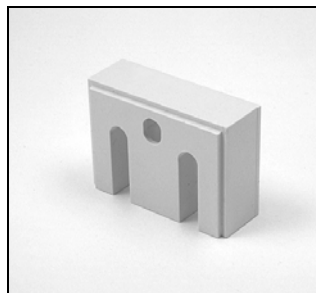

Silhouette® Hard-Wired Motorization Optional Hardware

Platinum Technology
Wall Switches:
PCN 2951710000

Wireless Wall Switch
PCN 2986350000

Power Supply - 12V DC 8 Amp
PCN 2950724000

Power Supply 12VDC 2 AMP
PCN 2950723000

Extension Bracket
PCN 2930340000

1/2" Spacer Block
PCN 2930230000

1/4" Spacer Block
PCN 4150239000

Silhouette® Nantucket® Dust
Cover Installation Kit
Loops PCN 4150077000
Hooks PCN 4150078000

Back/Dust Cover
PCN 4150149000