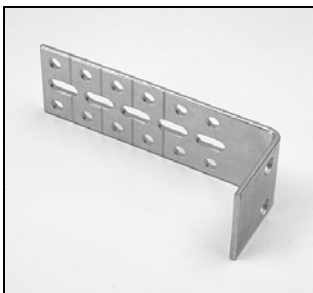

Silhouette® Hard-Wired Motorization Optional Hardware

Platinum Technology
Wall Switches:
PCN 2951710000

Wireless Wall Switch
PCN 2986350000

Power Supply - 12V DC 8 Amp
PCN 2950724000

Power Supply 12VDC 2 AMP
PCN 2950723000

Extension Bracket
PCN 2930340000

1/2" Spacer Block
PCN 2930230000

1/4" Spacer Block
PCN 4150239000

Silhouette® Nantucket® Dust
Cover Installation Kit
Loops PCN 4150077000
Hooks PCN 4150078000

Back/Dust Cover
PCN 4150149000