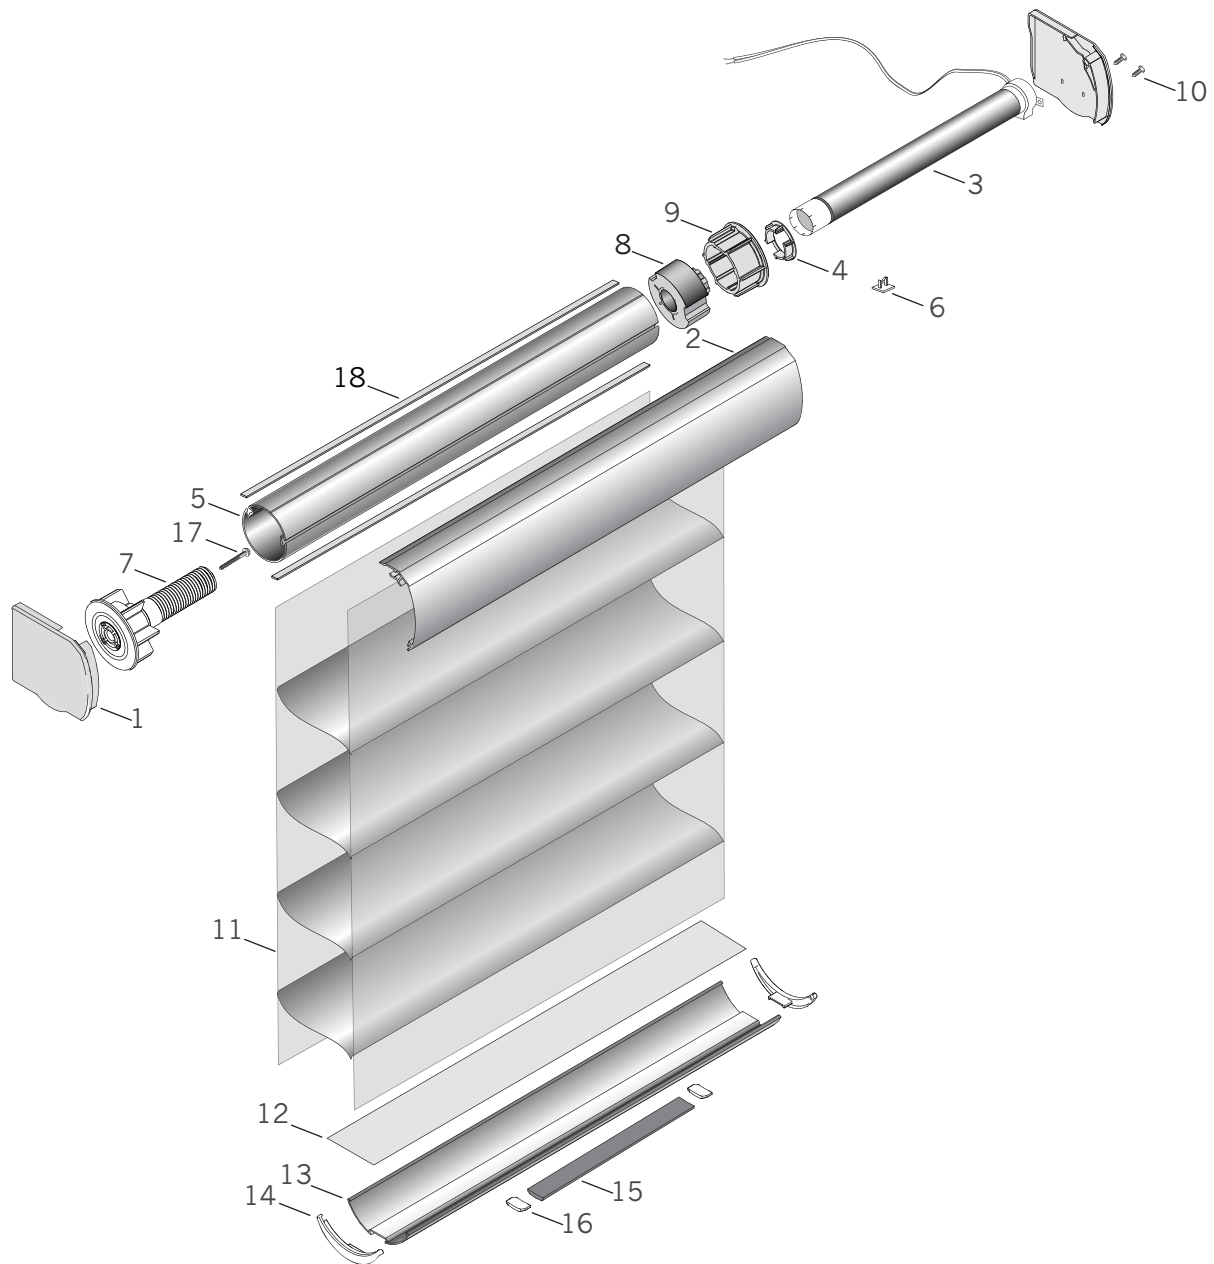

Silhouette® Quartette® Hard-Wired Motorization

Standard Parts

- | | | |
|-----------------------------------|---------------------------|-------------------------------|
| 1. Headrail End Caps – XL | 7. Limit Screw Assembly | 13. Bottom Rail – XL |
| 2. Headrail – XL – Fabric Covered | 8. Motor Coupling XL | 14. Bottom Rail End Caps – XL |
| 3. 12 VDC Motor | 9. Bushing XL | 15. Balance Weight |
| 4. Motor Spacer | 10. Screw, Motor Mounting | 16. Weight Clips |
| 5. Rotator Rail – XL | 11. Fabric | 17. Limit Assembly Screw |
| 6. Micro Wire Saddle | 12. Bottom Slat – XL | 18. Polystrip With Adhesive |

Silhouette® Quartette® Hard-Wired Motorization

| No. | PCN | Description |
|------------|------------|-------------------------------------|
| 1. | 4140217xxx | Headrail End Caps – XL |
| 2. | 4140127661 | Fabric Covered Headrail – XL |
| 3. | 4150115000 | 12 VDC Motor |
| 4. | 4151208000 | SU URR Motor Spacer |
| 5. | 4140128xxx | Rotator Rail – XL |
| 6. | 2981136000 | Micro Wire Saddle |
| 7. | 4140210000 | URR Limit Screw Assembly, RH |
| 8. | 4140111000 | Motor Coupling XL |
| 9. | 4140123000 | Bushing XL |
| 10. | 4150121000 | #10 Motor Mounting Screws |
| 11. | N/A | Fabrics – 4" Vane |
| 12. | N/A | Bottom Slat |
| 13. | 4140129xxx | Bottom Rail – XL |
| 14. | 4140125xxx | Bottom Rail End Caps – XL |
| 15. | 4150082xxx | Balance Weight (Bottom Rail Weight) |
| 16. | 4150083xxx | Weight Clips |
| 17. | 4150158000 | Limit Assembly Screw |
| 18. | 4150288785 | Polystrip With Adhesive |

xxx = 3-digit color code