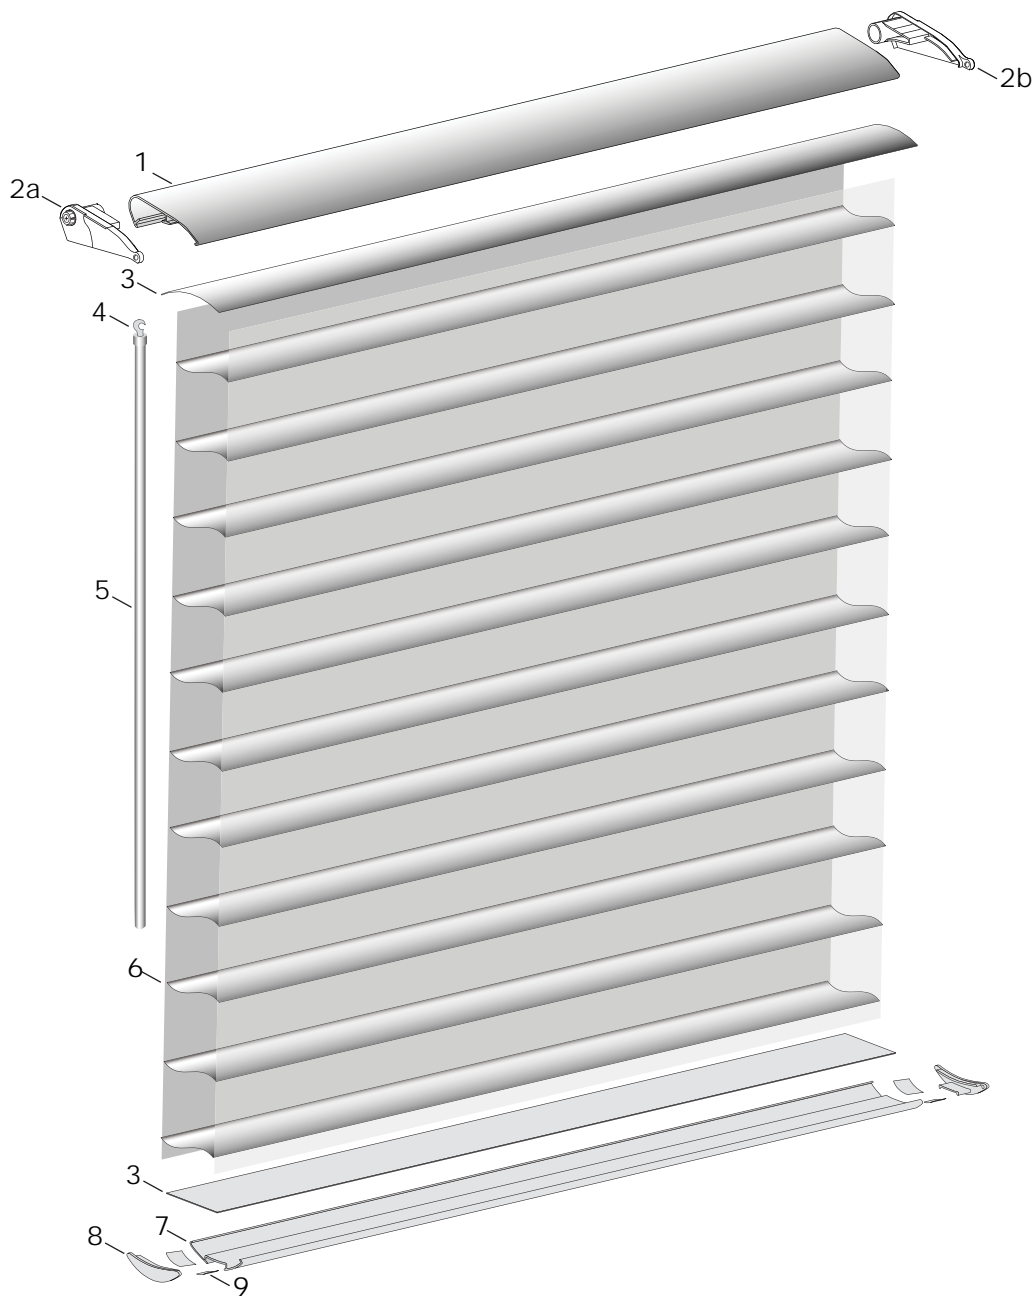

# Silhouette® Low Profile Tilt Only

## Standard Parts

- |   |                  |                               |
|---|------------------|-------------------------------|
| 1. Fabric Covered Headrail              | 3. Bottom Slat   | 7. Bottom Rail                |
| 2a. Headrail End Cap - Control Side     | 4. Wand Hook     | 8. Bottom Rail End Caps       |
| 2b. Headrail End Cap - Non-Control Side | 5. Wand Assembly | 9. Steel Strip Pieces (Short) |
|   | 6. Fabric        |                               |

# Silhouette® Low Profile Tilt Only

<b>No.</b>	<b>PCN</b>	<b>Description</b>
1.	4154660000	Fabric Covered Headrail (Select Fabric Color)
2.	4154652xxx	Headrail End Cap Assembly (Specify Control Side)
a.	N/A	Headrail End Cap Control Side (By Color)
b.	N/A	Headrail End Cap Non-Control Side (By Color)
3.	N/A	Bottom Slat
4.	4150008000	Wand Hook
5.	WDS30xxx	Wand Assembly
6.	N/A	Fabric
7.	4150128xxx	Bottom Rail
8.	4150084xxx	Bottom Rail End Caps
9.	4150600000	Steel Strip Pieces (Short)