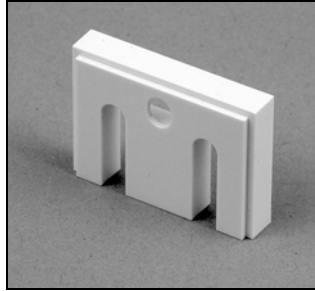

Silhouette® Tilt Only Hardware Optional

1/2" Spacer Block
PCN 2930230000

1/4" Spacer Block
PCN 4150239000

Extension Bracket
PCN 2930340000

Dust Cover Installation Kit
Loops PCN 4150077000
Hooks PCN 4150078000

Back/Dust Cover
PCN 4150149000

Back/Dust Cover Bracket
PCN 4150256000