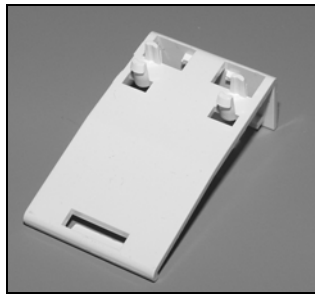

Silhouette® Tilt Only Hardware Optional

1/2" Spacer Block
PCN 2930230000

1/4" Spacer Block
PCN 4150239000

Extension Bracket
PCN 2930340000

Dust Cover Installation Kit
Loops PCN 4150077000
Hooks PCN 4150078000

Back/Dust Cover
PCN 4150149000

Back/Dust Cover Bracket
PCN 4150256000