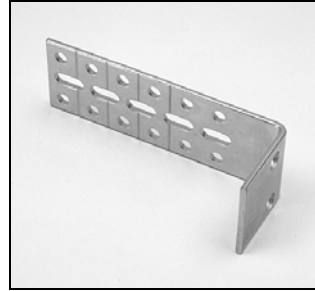

Silhouette® Tilt Only Hardware Optional

1/2" Spacer Block
PCN 2930230000

1/4" Spacer Block
PCN 4150239000

Extension Bracket
PCN 2930340000

Dust Cover Installation Kit
Loops PCN 4150077000
Hooks PCN 4150078000

Back/Dust Cover
PCN 4150149000

Back/Dust Cover Bracket
PCN 4150256000