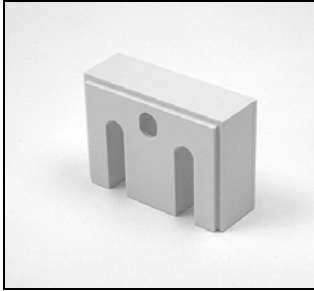

Silhouette® Tilt Only Hardware Optional

1/2" Spacer Block
PCN 2930230000

1/4" Spacer Block
PCN 4150239000

Extension Bracket
PCN 2930340000

Dust Cover Installation Kit
Loops PCN 4150077000
Hooks PCN 4150078000

Back/Dust Cover
PCN 4150149000

Back/Dust Cover Bracket
PCN 4150256000