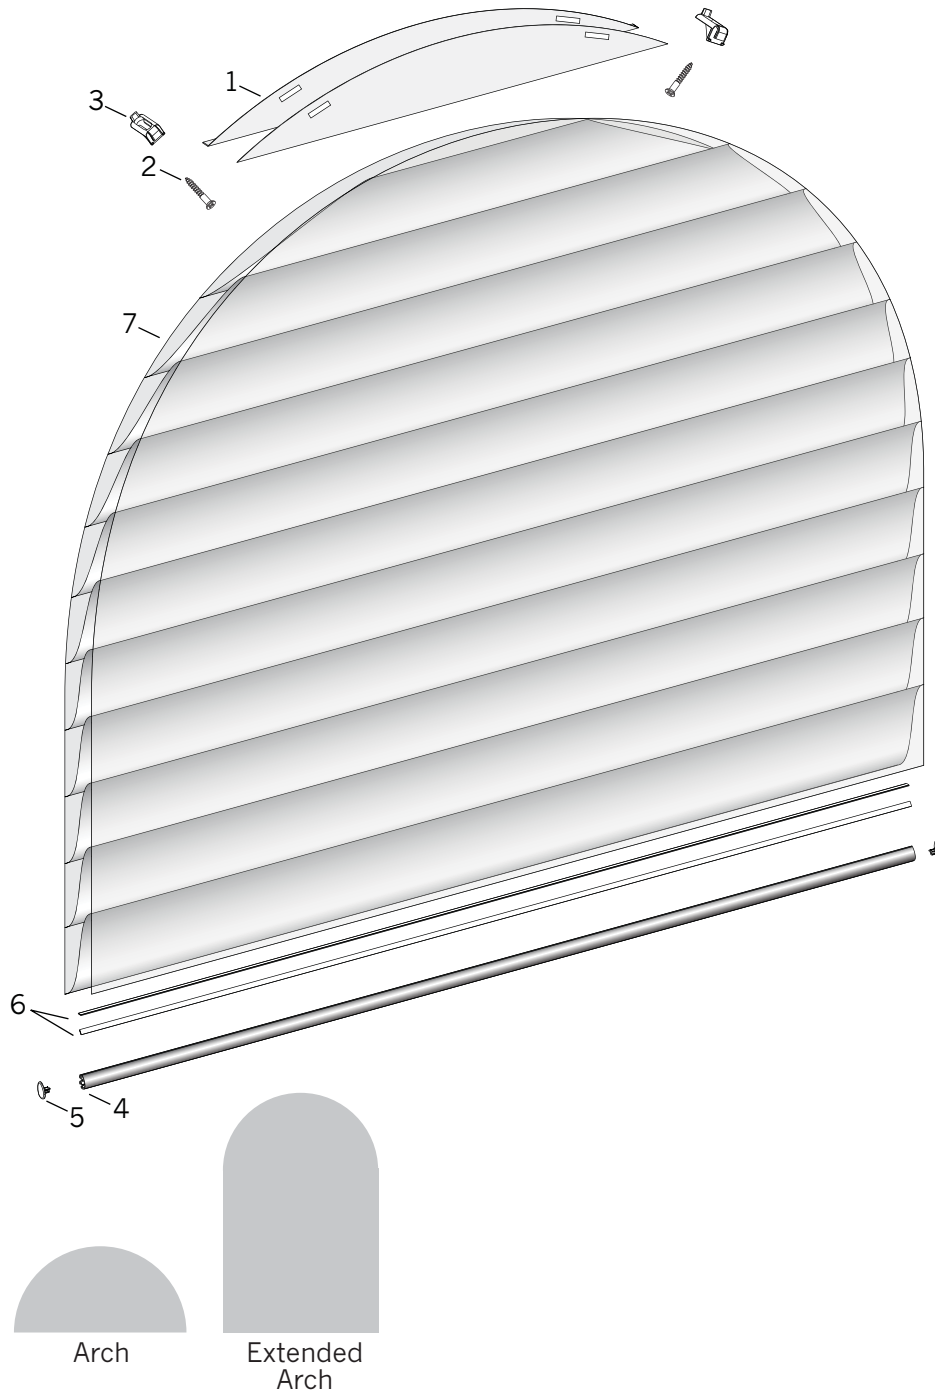

Silhouette® Privacy Arch

Standard Parts

- | | | |
|---------------------------|-------------------------|------------------------|
| 1. Polycarbonate Laminate | 3. Bracket Key Hole | 5. End Cap Bottom Rail |
| 2. Screw | 4. Vignette Bottom Rail | 6. Polystrip |
| | | 7. Shade Fabric |

Silhouette® Privacy Arch

No.	PCN	Description
1.	Polycarbonate Laminate	
	4155316000	6" ^w /Adhesive (Flat And Used In Front)
	4155317000	8.5" ^w /Adhesive (Folded And Used In Rear)
2.	4150163100	Screw, #6-18 × 1¼"
3.	3401042000	Bracket Key Hole Vignette
4.	3400350785	Vignette Bottom Rail
5.	3400450xxx	End Cap Bottom Rail
6.	4150154785	Polystrip Assembly ^w /Tape
7.	N/A	Shade Fabric

xxx = 3 digit color code