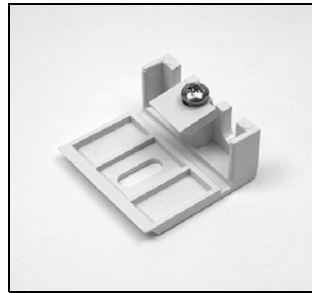

Silhouette® Privacy Shadings Additional Hardware

Silhouette® Window Shadings
Privacy Arches and Angles IOC
PCN 5107233000

Hunter Douglas Warranty Regis-
tration Card
PCN 7109933000

Angle Installation Bracket
PCN 2950062000
3 Pak PCN 2950362000
2 Pak PCN 2950262000