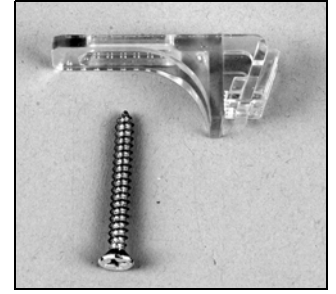

Silhouette® Specialty Shapes Additional Hardware

Silhouette® Specialty Shapes
IOC
PCN 5107663000

Hunter Douglas Warranty
Registration Card
PCN 7109933000

Shims
PCN 4155318000

Support Clip
PCN 4150014000