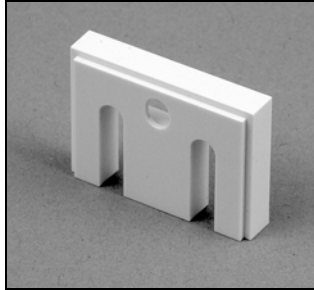

Optional Hardware

1/2" Spacer Block
PCN 2930230000

1/4" Spacer Block
PCN 4150239000

Back/Dust Cover
PCN 4150149000

Back Cover Bracket
PCN 4150256000

Silhouette Nantucket Dust
Cover Installation Kit
Loops PCN 4150077000
Hooks PCN 4150078000

Magnetic Hold-Down Bracket
Kit (contains two magnet
holddown brackets and two 3/4"
screws)
PCN KIT9108

Extension Bracket
PCN 2930340000