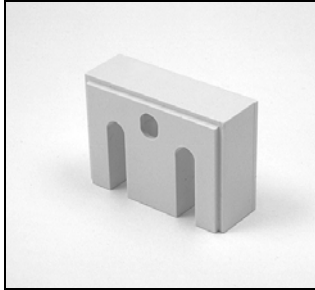

Optional Hardware

1/2" Spacer Block
PCN 2930230000

1/4" Spacer Block
PCN 4150239000

Back/Dust Cover
PCN 4150149000

Back Cover Bracket
PCN 4150256000

Silhouette Nantucket Dust
Cover Installation Kit
Loops PCN 4150077000
Hooks PCN 4150078000

Magnetic Hold-Down Bracket
Kit (contains two magnet
holddown brackets and two 3/4"
screws)
PCN KIT9108

Extension Bracket
PCN 2930340000