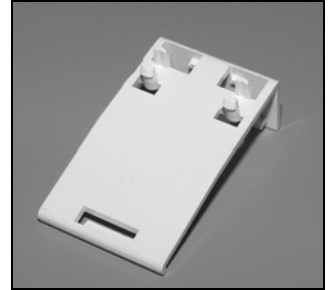

Optional Hardware

1/2" Spacer Block
PCN 2930230000

1/4" Spacer Block
PCN 4150239000

Back/Dust Cover
PCN 4150149000

Back Cover Bracket
PCN 4150256000

Silhouette Nantucket Dust
Cover Installation Kit
Loops PCN 4150077000
Hooks PCN 4150078000

Magnetic Hold-Down Bracket
Kit (contains two magnet
holddown brackets and two 3/4"
screws)
PCN KIT9108

Extension Bracket
PCN 2930340000