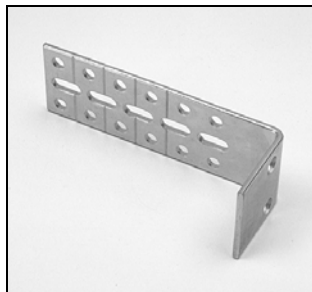

Optional Hardware

1/2" Spacer Block
PCN 2930230000

1/4" Spacer Block
PCN 4150239000

Back/Dust Cover
PCN 4150149000

Back Cover Bracket
PCN 4150256000

Silhouette Nantucket Dust
Cover Installation Kit
Loops PCN 4150077000
Hooks PCN 4150078000

Magnetic Hold-Down Bracket
Kit (contains two magnet
holddown brackets and two 3/4"
screws)
PCN KIT9108

Extension Bracket
PCN 2930340000