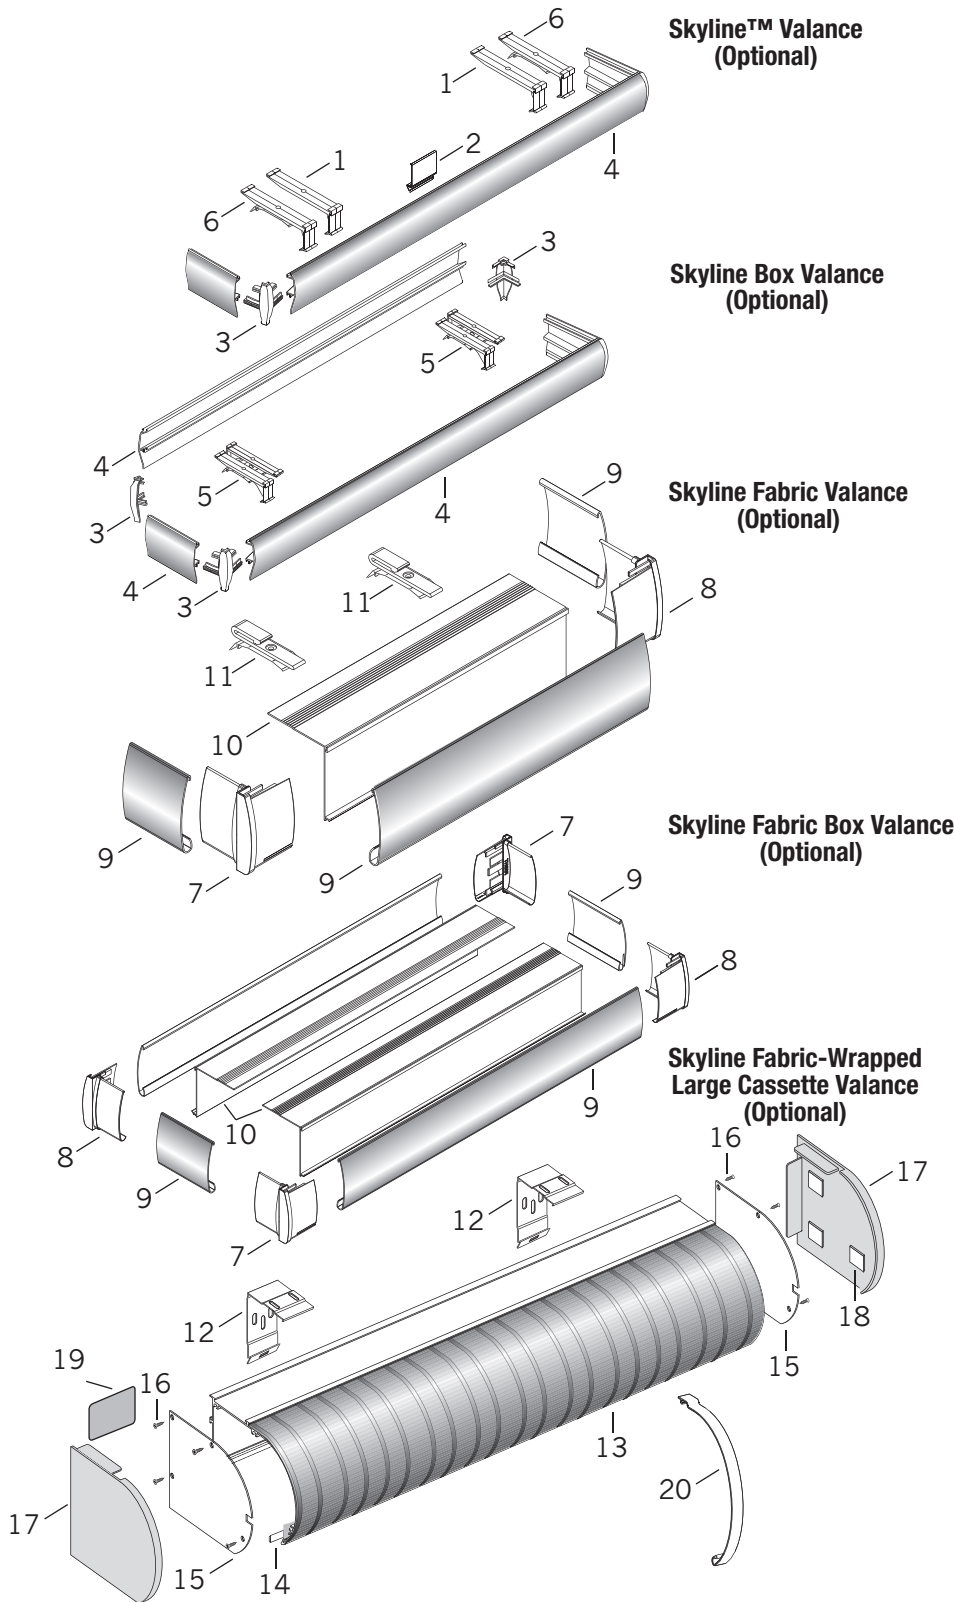

Skyline™ Gliding Window Panels Top Treatment Options

**Skyline™ Valance
(Optional)**

**Skyline Box Valance
(Optional)**

**Skyline Fabric Valance
(Optional)**

**Skyline Fabric Box Valance
(Optional)**

**Skyline Fabric-Wrapped
Large Cassette Valance
(Optional)**

Standard Parts

1. Valance Hanger (IB)
2. Splicer Clip
3. VG Valance Top Rail End Cap
4. VG Metal Valance
5. Box Valance Bracket
6. Fabric Valance Left Corner
7. Valance Hanger (OB)
8. Fabric Valance Right Corner
9. Fabric Valance Material
10. Dust Cover Valance
11. Fabric Valance Clip
12. Large Cassette Mounting Brackets
13. Large Cassette
14. Cassette wrap components
15. Cassette End Plates
16. End Plate Screws
17. Large Cassette End Caps
18. Glue Pads
19. Cassette Splice Clip
20. Splice Cover