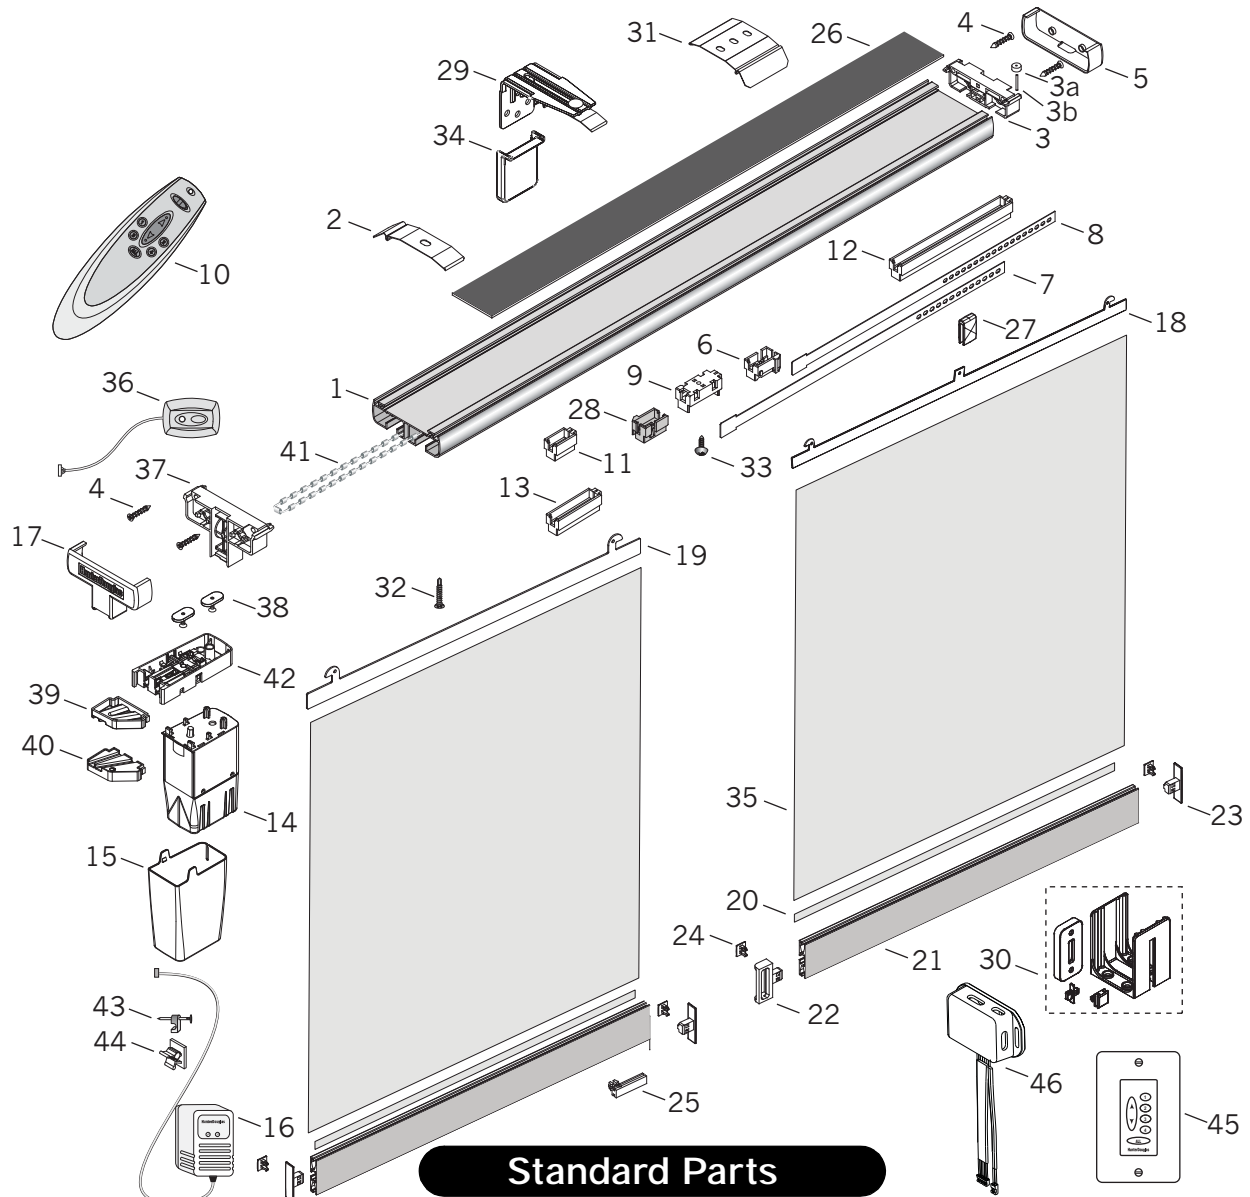

Skyline™ Gliding Window Panels Powerglide® 2.0

Standard Parts

- | | | |
|---------------------------------|--|--------------------------------------|
| 1. Headrail | 15. Motor Cover | 30. Room Divider Kit |
| 2. Mounting Clip | 16. DC Power Supply | 31. Headrail Splicer Clip |
| 3. End Cap | 17. Motor Outside End Cap | 32. Carrier Locking Screw |
| 3a. Cord Wheel | 18. 17" Fabric Hanger | 33. Cord Lock Screw |
| 3b. Axle | 19. 11½" Fabric Hanger | 34. Bracket Cover |
| 4. End Cap Screw | 20. Bottom Weight Mounting Strip | 35. Panel Fabric |
| 5. Outside End Cap | 21. Bottom Weight | 36. Satellite Eye Receiver Assembly |
| 6. Right Facing Carrier (white) | 22. Snap Slide End Cap | 37. Subbase End Cap |
| 7. 17" Carrier Spacer Link | 23. Bottom Weight End Cap | 38. Motor Clamp Kit |
| 8. 11½" Carrier Spacer Link | 24. End Cap Pin | 39. Motor Chain Adaptor A |
| 9. Cord Driver | 25. Snap Slide | 40. Motor Chain Adaptor B |
| 10. Remote Control | 26. Sound Deadening Material | 41. Motor Chain |
| 11. Small Spacer | 27. 17" Fabric Hanger Center Support Cap | 42. Motor Rail Attachment Housing |
| 12. Big Spacer | 28. Left Facing Carrier (Grey) | 43. Wire Retainer ^w /Nail |
| 13. Medium Spacer | 29. 3½" L Bracket ^w /Clip | 44. Adhesive Wire Clip |
| 14. Motor Assembly | | 45. Wireless Wall Switch |
| | | 46. Interface Connection |