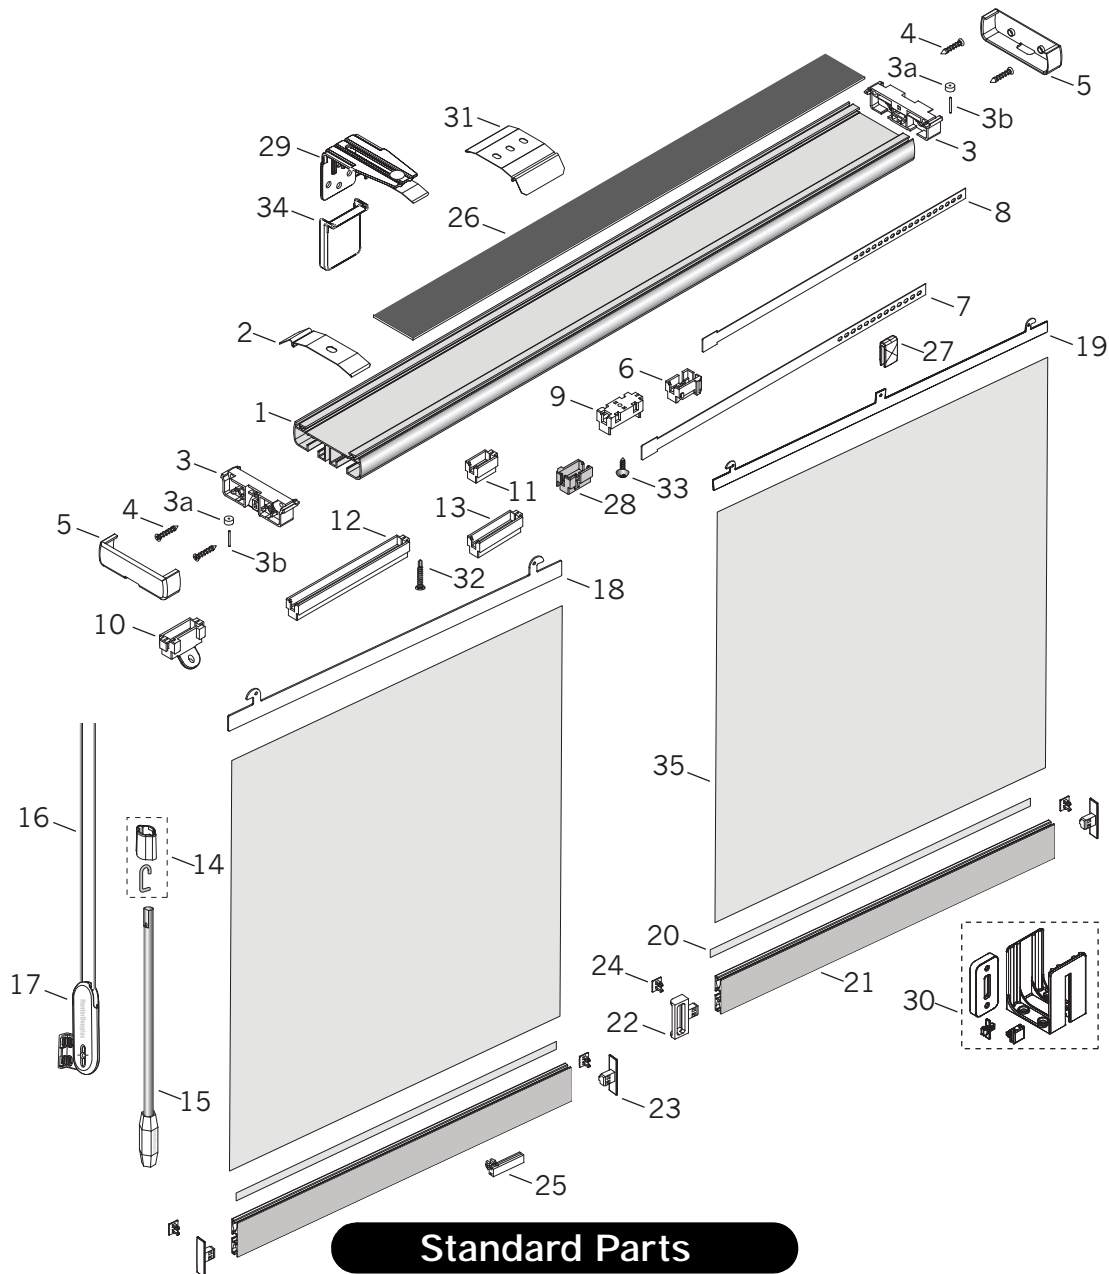

# Skyline™ Gliding Window Panels Wand & Cord

- |                                 |                                  |  |
|---------------------------------|----------------------------------|--|
| 1. Headrail                     | 12. Big Spacer                   | 25. Snap Slide                           |
| 2. Mounting Clip                | 13. Medium Spacer                | 26. Sound Deadening Material             |
| 3. End Cap                      | 14. Wand Sleeve                  | 27. 17" Fabric Hanger Center Support Cap |
| 3a. Cord Wheel                  | 15. Wand Assembly                | 28. Left Facing Carrier (Grey)           |
| 3b. Axle                        | 16. Traverse Cord                | 29. 3½" L Bracket w/Clip                 |
| 4. End Cap Screw                | 17. Universal Cord Tensioner     | 30. Room Divider Kit                     |
| 5. Outside End Cap              | 18. 17" Fabric Hanger            | 31. Headrail Splicer Clip                |
| 6. Right Facing Carrier (white) | 19. 11½" Fabric Hanger           | 32. Carrier Locking Screw                |
| 7. 17" Carrier Spacer Link      | 20. Bottom Weight Mounting Strip | 33. Cord Lock Screw                      |
| 8. 11½" Carrier Spacer Link     | 21. Bottom Weight                | 34. Bracket Cover                        |
| 9. Cord Driver                  | 22. Snap Slide End Cap           | 35. Panel Fabric                         |
| 10. Wand Driver                 | 23. Bottom Weight End Cap        |  |
| 11. Small Spacer                | 24. End Cap Pin                  |  |