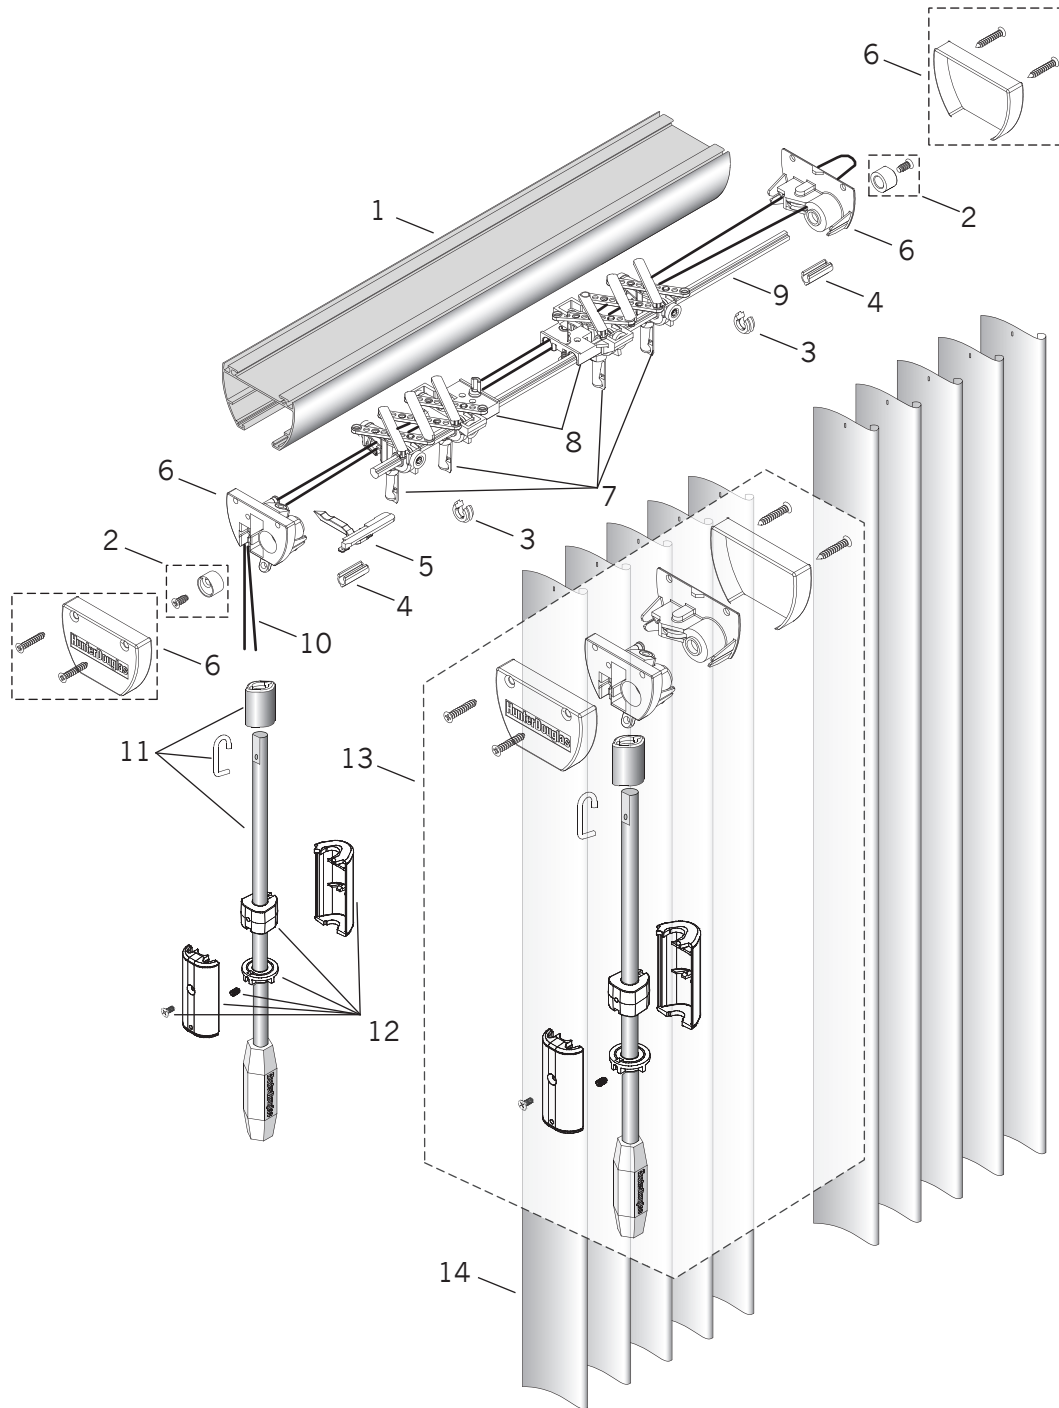

# Paramount® Center Draw Assembly With PermaTilt® Wand Control

## Standard Parts

- |                                |                                    |   |
|--------------------------------|------------------------------------|---|
| 1. Standard Channel            | 6. PermaTilt® End Control Assembly | 10. Traverse Cord – Natural             |
| 2. Tilt Rod Retention Assembly | 7. 3½" Carrier Assembly            | 11. Wand Assembly                       |
| 3. Stop C-Clip                 | 8. 3½" Lead Carrier Guide          | 12. PermaTilt Wand Cord Tether Assembly |
| 4. 1½" Omega Spacer            | 9. Tilt Rod                        | 13. PermaTilt Wand Kit                  |
| 5. Tilt Rod Support Assembly   |                                    | 14. Louvers                             |

## Paramount® Center Draw Assembly With PermaTilt® Wand Control

<b>No.</b>	<b>PCN</b>	<b>Description</b>
1.	7799860	Standard Channel (16') – Ivory Whisper
2.	97840	Tilt Rod Retention Assembly
3.	97841	Stop C-Clip
4.	97842	1½" Omega Spacer
5.	7700827	Tilt Rod Support Assembly
6.	7700810	PermaTilt® End Control – Ivory Whisper
7.	7700821	3½" Carrier Assembly
8.	7700826	3½" Lead Carrier Guide
9.	97890	Tilt Rod (16')
10.	PS0563B	Traverse Cord – Natural
11.	7704800	Wand Assembly – 38" Ivory
	7704801	Wand Assembly – 48" Ivory
	IWND0501	Wand Assembly – 60" Ivory
12.	7702811	PermaTilt Wand Cord Tether Assembly – Ivory
13.	7704805	PermaTilt Wand Kit – 38" Ivory
	7704806	PermaTilt Wand Kit – 48" Ivory
	7702818	PermaTilt Wand Kit – 60" Ivory
14.	N/A	Louvers