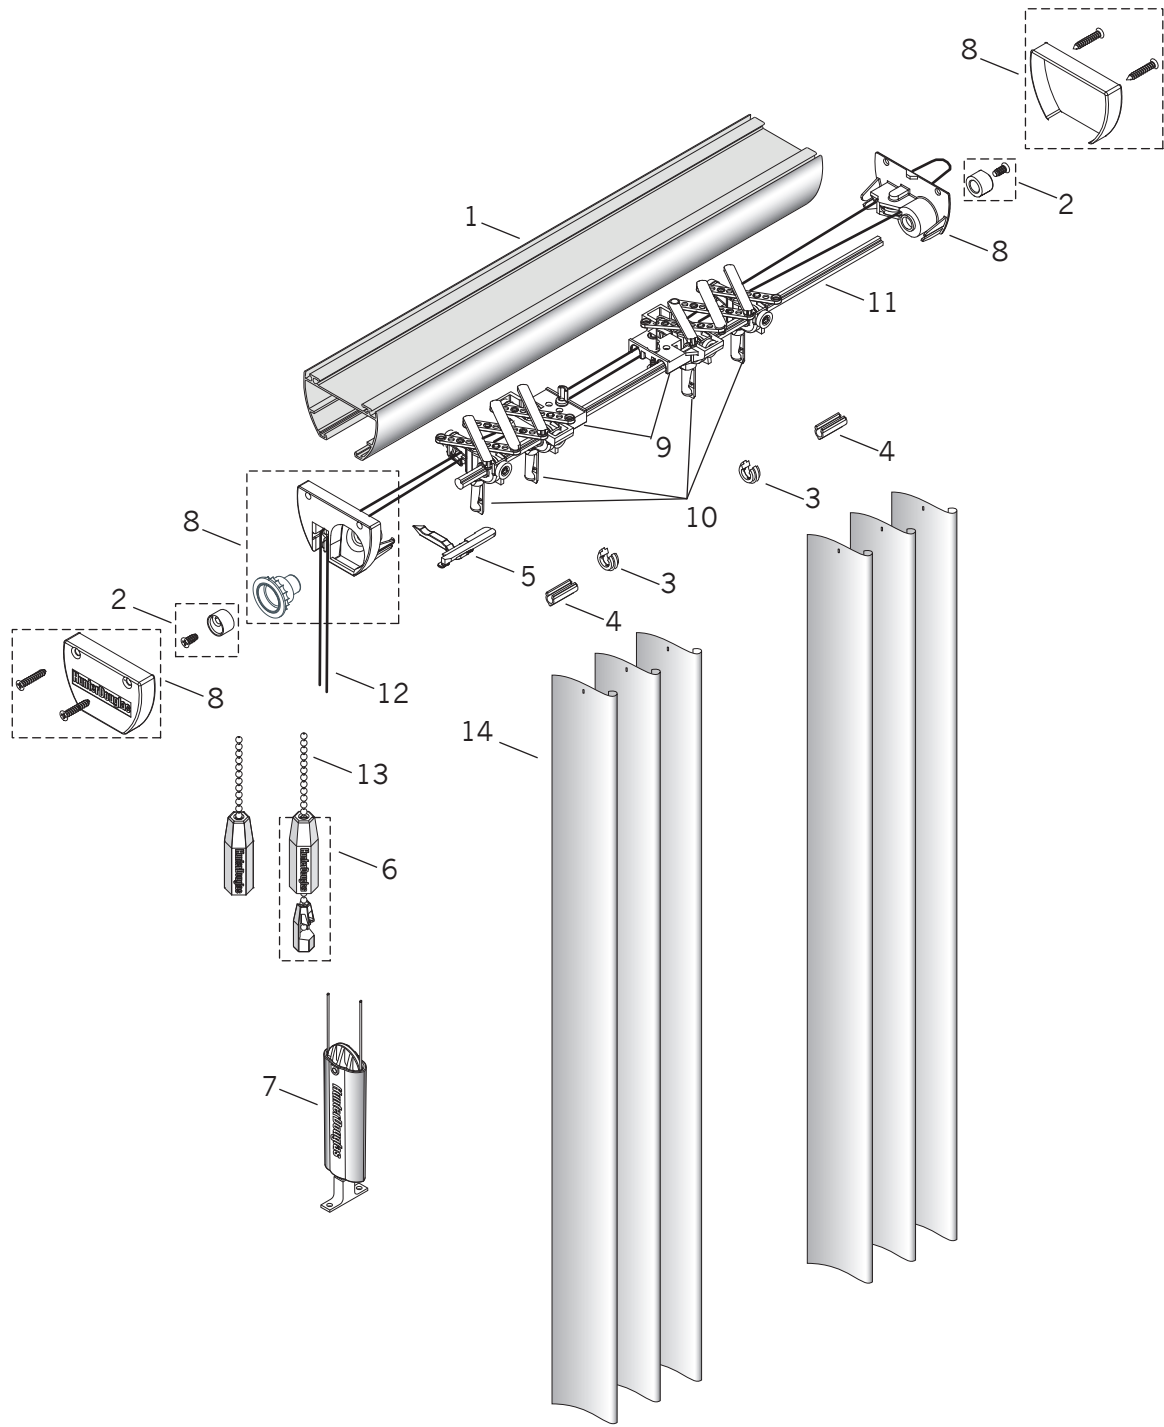

Paramount® Center Draw Assembly – Cord Tensioner

Standard Parts

- | | | |
|--------------------------------|----------------------------------|-----------------------------|
| 1. Standard Channel | 6. Tassel Weight & Cover | 10. 3½" Carrier Assembly |
| 2. Tilt Rod Retention Assembly | 7. Locking Cord Tensioner | 11. Tilt Rod |
| 3. Stop C-Clip | 8. Standard End Control Assembly | 12. Traverse Cord – Natural |
| 4. 1½" Omega Spacer | 9. 3½" Lead Carrier Guide | 13. #6 Plastic Chain |
| 5. Tilt Rod Support Assembly | | 14. Louvers |

Paramount® Center Draw Assembly – Cord Tensioner

No.	PCN	Description
1.	7799860	Standard Channel (16') – Ivory Whisper
2.	97840	Tilt Rod Retention Assembly
3.	97841	Stop C-Clip
4.	97842	1½" Omega Spacer
5.	7700827	Tilt Rod Support Assembly
6.	97830	Tassel Weight & Cover – Ivory
7.	7703830	Locking Cord Tensione – Ivory
8.	7700800	Standard End Control Assembly – Ivory Whisper
9.	7700826	3½" Lead Carrier Guide
10.	7700821	3½" Carrier Assembly
11.	97890	Tilt Rod (16')
12.	PS0563B	Traverse Cord – Natural
13.	PS0602	#6 Plastic Chain – Ivory
14.	N/A	Louvers