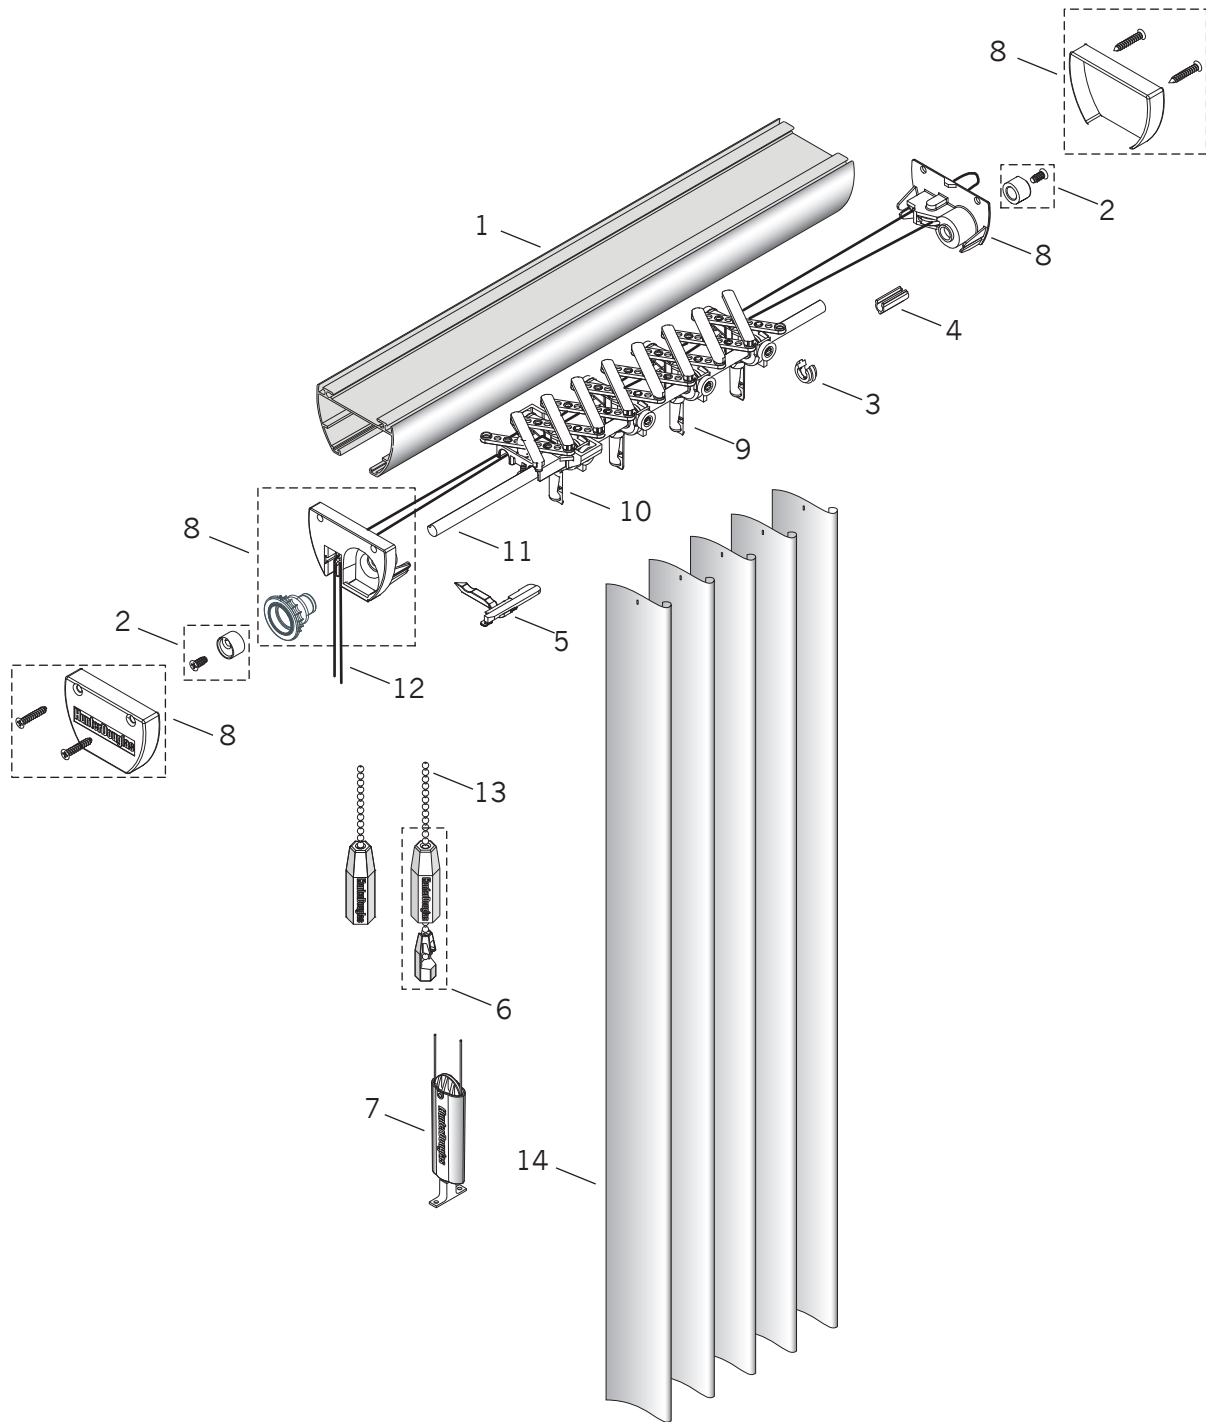

Paramount® Side Draw Assembly – Cord Tensioner

Standard Parts

- | | | |
|--------------------------------|----------------------------------|-----------------------------|
| 1. Standard Channel | 6. Tassel Weight & Cover | 10. 3½" Lead Carrier Guide |
| 2. Tilt Rod Retention Assembly | 7. Locking Cord Tensioner | 11. Tilt Rod |
| 3. Stop C-Clip | 8. Standard End Control Assembly | 12. Traverse Cord – Natural |
| 4. 1½" Omega Spacer | 9. 3½" Carrier Assembly | 13. #6 Plastic Chain |
| 5. Tilt Rod Support Assembly | | 14. Louvers |

Paramount® Side Draw Assembly – Cord Tensioner

No.	PCN	Description
1.	7799860	Standard Channel (16') – Ivory Whisper
2.	97840	Tilt Rod Retention Assembly
3.	97841	Stop C-Clip
4.	97842	1½" Omega Spacer
5.	7700827	Tilt Rod Support Assembly
6.	97830	Tassel Weight & Cover – Ivory
7.	7703830	Locking Cord Tensioner – Ivory
8.	7700800	Standard End Control Assembly – Ivory Whisper
9.	7700821	3½" Carrier Assembly
10.	7700826	3½" Lead Carrier Guide
11.	97890	Tilt Rod (16')
12.	PS0563B	Traverse Cord – Natural
13.	PS0602	#6 Plastic Chain – Ivory
14.	N/A	Louvers