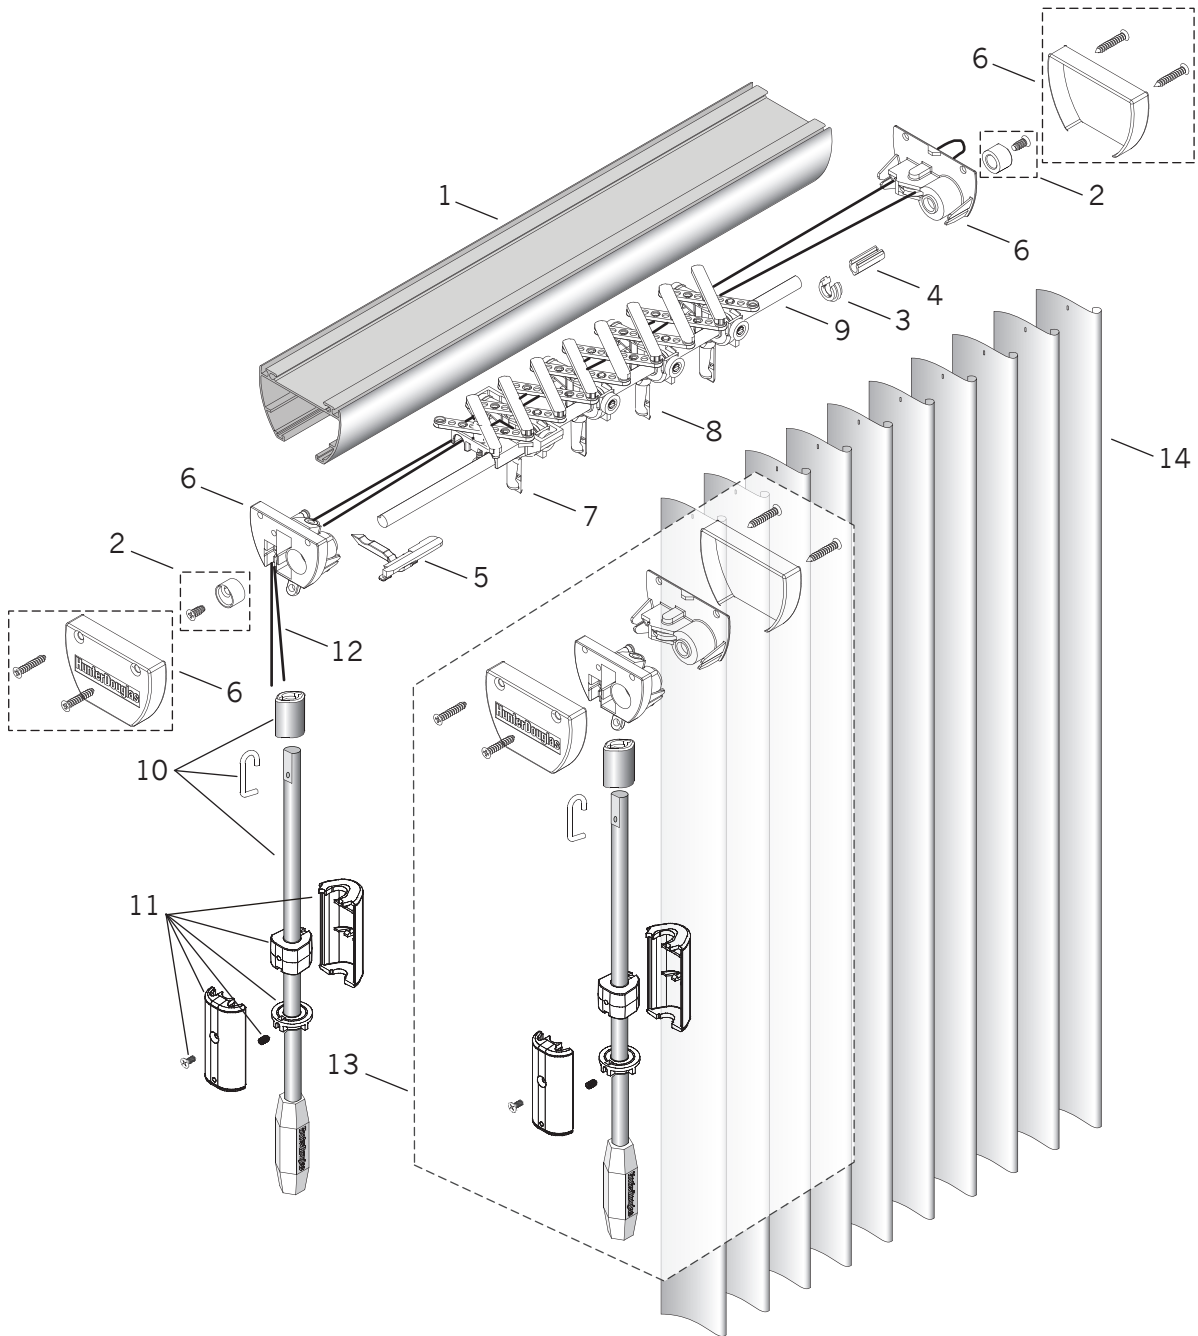

Paramount® Side Draw Assembly With PermaTilt® Wand Control

Standard Parts

- | | | |
|--------------------------------|---------------------------|---|
| 1. Standard Channel | 6. PermaTilt® End Control | 11. PermaTilt Wand Cord Tether Assembly |
| 2. Tilt Rod Retention Assembly | 7. 3½" Lead Carrier Guide | 12. Traverse Cord – Natural |
| 3. Stop C-Clip | 8. 3½" Carrier Assembly | 13. PermaTilt Wand Kit |
| 4. 1½" Omega Spacer | 9. Tilt Rod | 14. Louvers |
| 5. Tilt Rod Support Assembly | 10. Wand Assembly | |

Paramount® Side Draw Assembly With PermaTilt® Wand Control

No.	PCN	Description
1.	7799860	Standard Channel (16') – Ivory Whisper
2.	97840	Tilt Rod Retention Assembly
3.	97841	Stop C-Clip
4.	97842	1½" Omega Spacer
5.	7700827	Tilt Rod Support Assembly
6.	7700810	PermaTilt® End Control – Ivory Whisper
7.	7700821	3½" Lead Carrier Guide
8.	7700826	3½" Carrier Assembly
9.	97890	Tilt Rod (16')
10.	7704800	Wand Assembly – 38" Ivory
	7704801	Wand Assembly – 48" Ivory
	IWND0501	Wand Assembly – 60" Ivory
11.	7702811	PermaTilt Wand Cord Tether Assembly – Ivory
12.	PS0563B	Traverse Cord – Natural
13.	7704805	PermaTilt Wand Kit – 38" Ivory
	7704806	PermaTilt Wand Kit – 48" Ivory
	7702818	PermaTilt Wand Kit – 60" Ivory
14.	N/A	Louvers