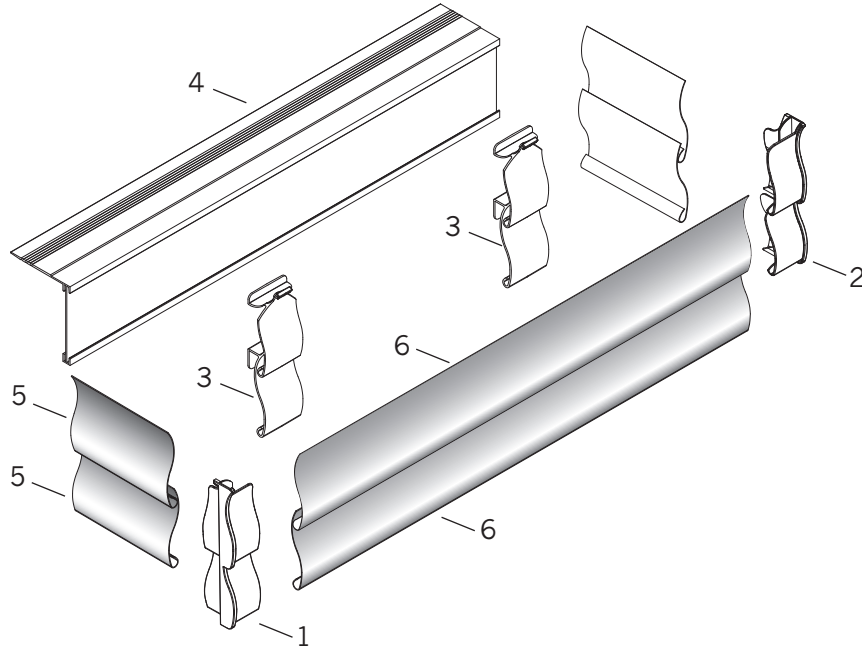

DualFold™ Valance Components

Standard Parts

1. Left Cadence® Corner
2. Right Cadence Corner
3. Valance Assembly Clip
4. Universal Dust Cover Valance Material
5. Cadence Valance Returns
6. Valance Inserts

DualFold™ Valance Components

No.	PCN	Description
1.	7706891	Cadence® Corner – Left
2.	7706890	Cadence Corner – Right
3.	7706897	Cadence Valance Assembly Clip
4.	MUV0193000	Universal Dust Cover Valance 16'
5.	N/A	Cadence Valance Returns
6.	N/A	Valance Inserts