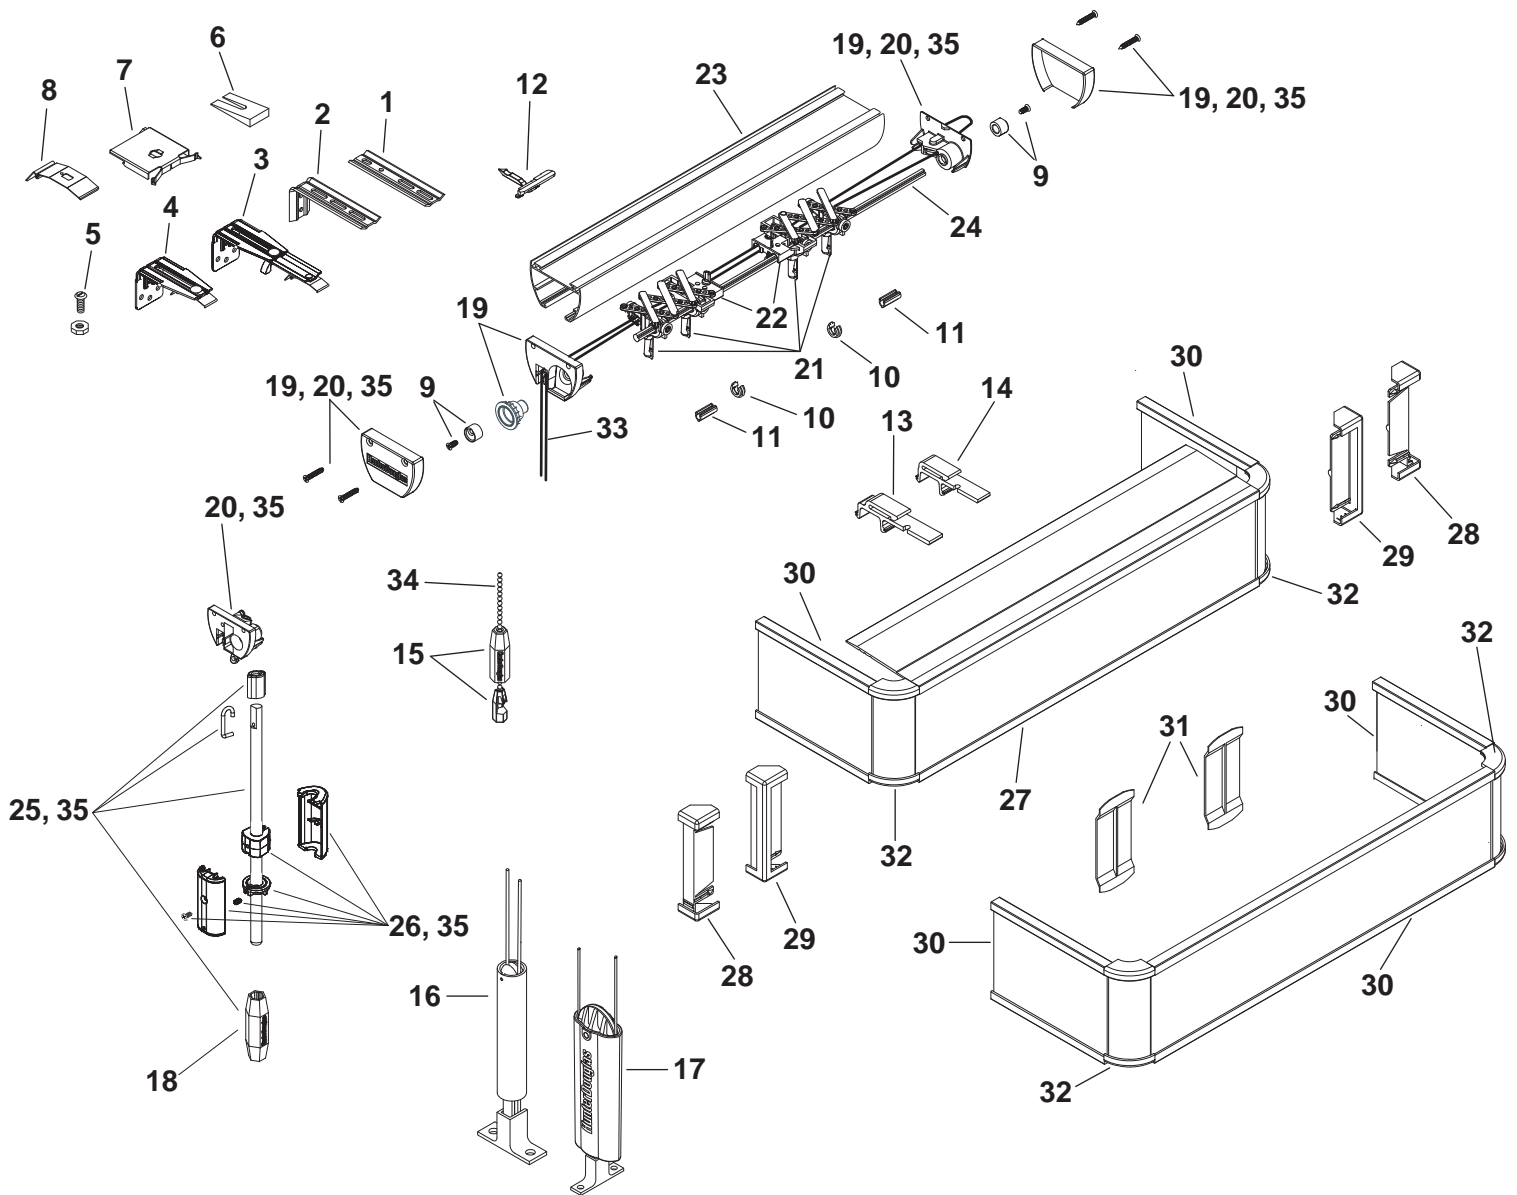

## Standard Parts

- |                                       |                                   |  |
|---------------------------------------|-----------------------------------|--|
| 1. 4 ½" Slider Extension Plate        | 13. Long Valance Hanger           | 26. PermaTilt Wand Cord Tether Assembly      |
| 2. 4" Heavy-Duty Wall Bracket         | 14. Short Valance Hanger          | 27. Mixed Universal Valance                  |
| 3. Adjustable Bracket Assembly w/Clip | 15. Tassel Weight & Cover         | 27. Clear Universal Valance                  |
| 4. 3 ½" L-Bracket w/Clip              | 16. Round Cord Tensioner          | 28. Clear Open Valance Corner                |
| 5. 8-32 x ¾" Pan Head Bolt & Nut      | 17. Locking Cord Tensioner        | 29. Clear Closed Valance Corner              |
| 6. Mounting Shim                      | 18. Wand Hex Handle               | 30. Shadow Valance/Return                    |
| 7. Mounting Clip w/Locking Tab        | 19. Standard End Control Assembly | 31. Stacked Valance Clip                     |
| 8. EZ-ON Mounting Clip                | 20. PermaTilt End Control         | 32. Universal Ivory Round Corner w/Clear Cap |
| 9. Tilt Rod Retention Assembly        | 21. Carrier Assembly              | 33. Traverse Cord                            |
| 10. Stop C-Clip                       | 22. Carrier Guide Assembly        | 34. #6 Plastic Chain                         |
| 11. 1 ⅛" Omega Spacer                 | 23. Standard Channel              | 35. PermaTilt Wand Control Upgrade Kit       |
| 12. Tilt Rod Support Assembly         | 24. Tilt Rod                      |  |
|                                       | 25. Wand Assembly                 |  |