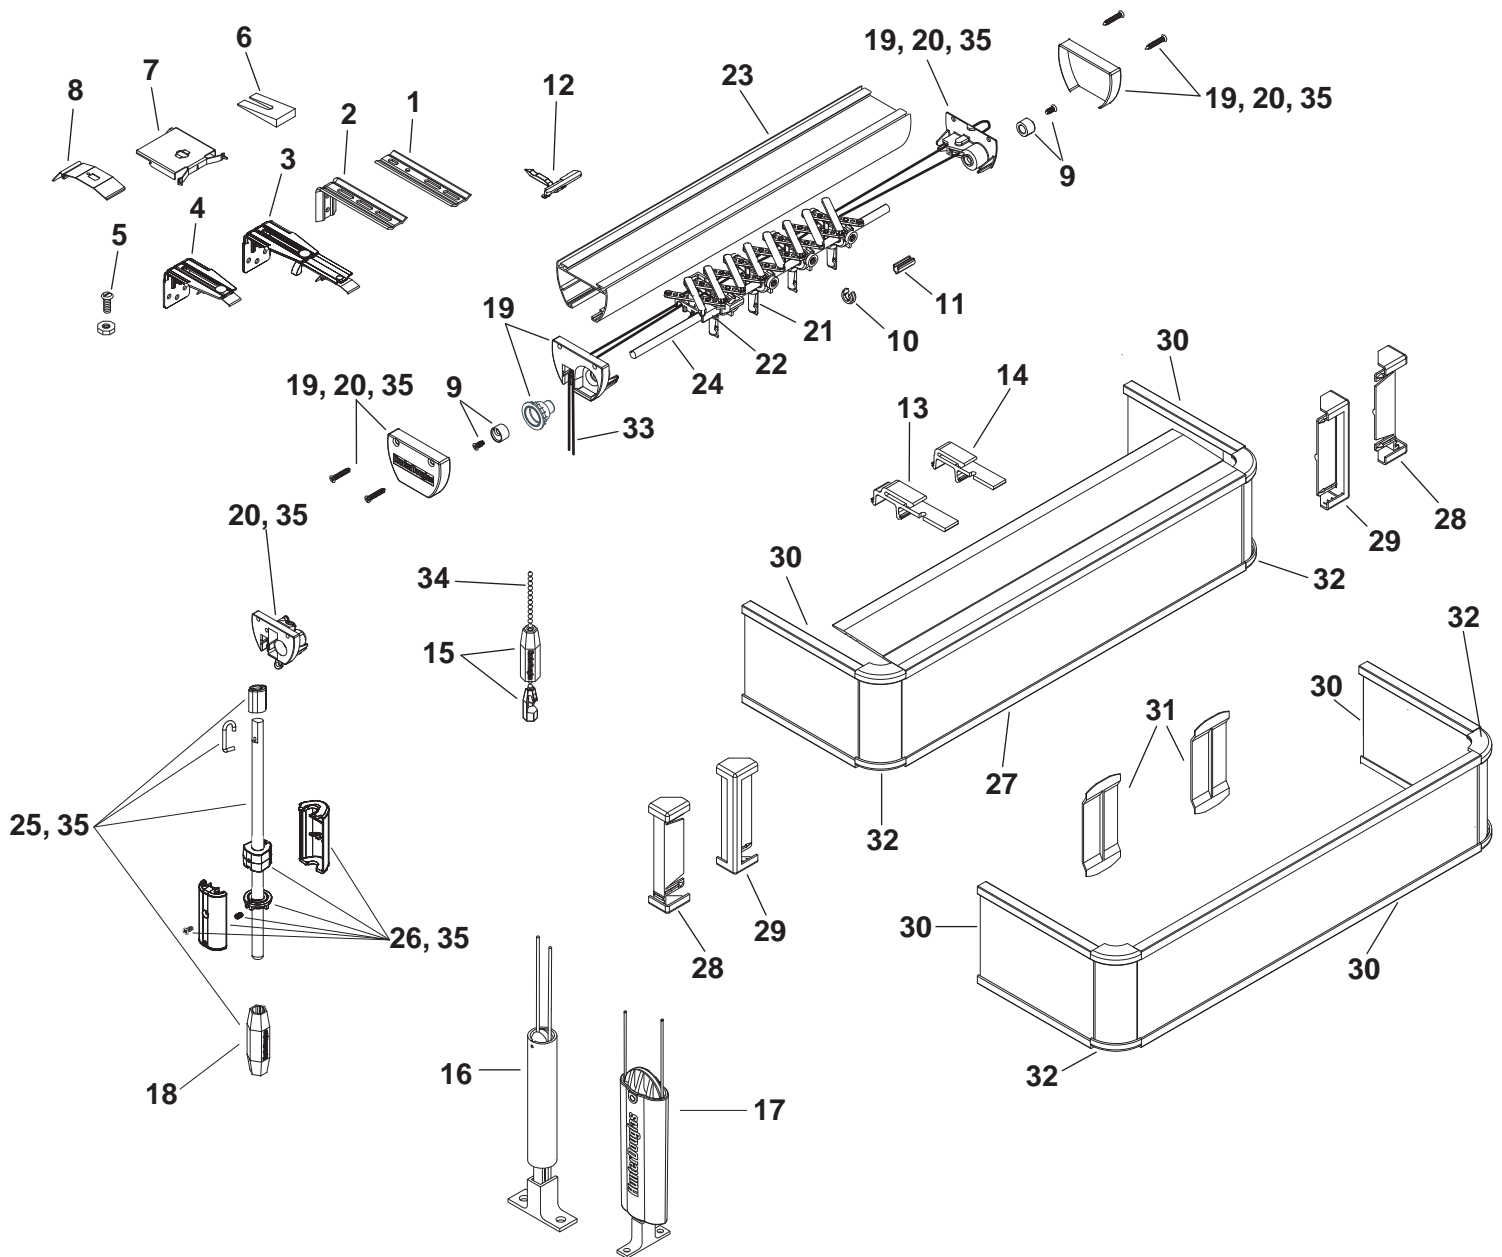

Paramount® Side Draw Assembly

Standard Parts

- | | | |
|---------------------------------------|------------------------------------|--|
| 1. 4 1/2" Slider Extension Plate | 13. Long Valance Hanger | 26. PermaTilt Wand Cord Tether Assembly |
| 2. 4" Heavy-Duty Wall Bracket | 14. Short Valance Hanger | 27. Mixed Universal Valance |
| 3. Adjustable Bracket Assembly w/Clip | 15. Tassel Weight & Cover | 27. Clear Universal Valance |
| 4. 3 1/2" L-Bracket w/Clip | 16. Round Cord Tensioner | 28. Clear Open Valance Corner |
| 5. 8-32 x 3/8" Pan Head Bolt & Nut | 17. Locking Cord Tensioner | 29. Clear Closed Valance Corner |
| 6. Mounting Shim | 18. Wand Hex Handle | 30. Shadow/Valance Return |
| 7. Mounting Clip w/Locking Tab | 19. Standard End Control Assembly | 31. Stacked Valance Clip |
| 8. EZ-ON Mounting Clip | 20. PermaTilt End Control Assembly | 32. Universal Ivory Round Corner w Clear Cap |
| 9. Tilt Rod Retention Assembly | 21. Carrier Assembly | 33. Traverse Cord |
| 10. Stop C-Clip | 22. Carrier Guide Assembly | 34. #6 Plastic Chain |
| 11. 1 1/8" Omega Spacer | 23. Standard Channel | 35. PermaTilt Wand Control Upgrade Kit |
| 12. Tilt Rod Support Assembly | 24. Tilt Rod | |
| | 25. Wand Assembly | |