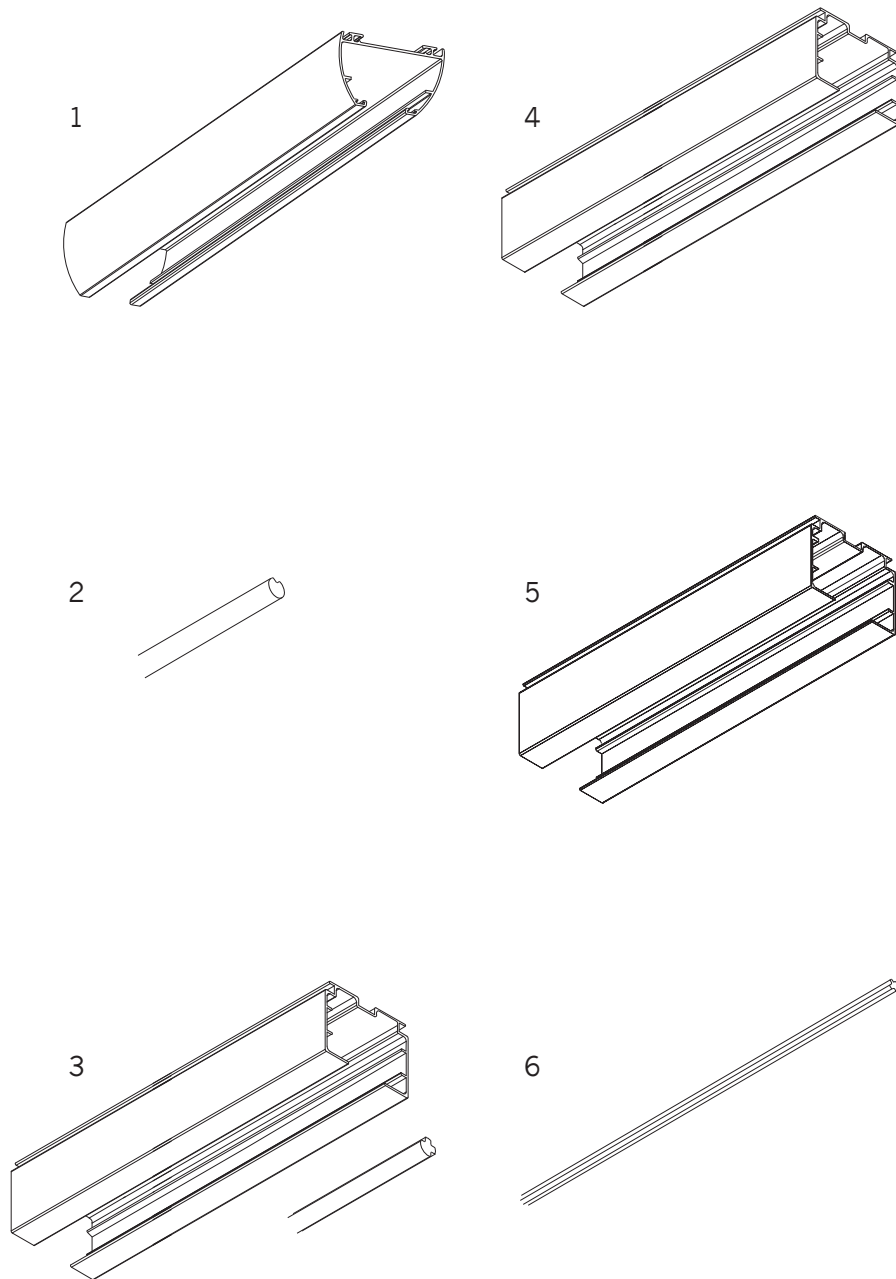

Channel/Tilt Rod

Standard Parts

Paramount®

- 1. Standard Channel
- 2. Tilt Rod

PermAlign®

- 3. 25' Anodized Channel w/Rod
- 4. Painted Channel

PermaTrak®

- 5. Painted Channel

PermAlign® & PermaTrak®

- 6. Tilt Rod

Channel/Tilt Rod

No.	PCN	Description
Paramount®		
1.	7799860	Standard Channel – Ivory Whisper (160 Ft)
2.	97890	Tilt Rod (800 Ft/Pkg)
PermAlign®		
3.	PC0440	25' Anodized Channel w/Rod (250 Ft/Pkg)
4.	97869	Painted Channel – Ivory (160 Ft/Pkg)
PermaTrak®		
5.	7701880	Channel Sparkle Silver – Grey (160 Ft/Pkg)
PermAlign® & PermaTrak®		
6.	Tilt Rod	
	PC0456	(800 Ft)
	98860	(1536 Ft)