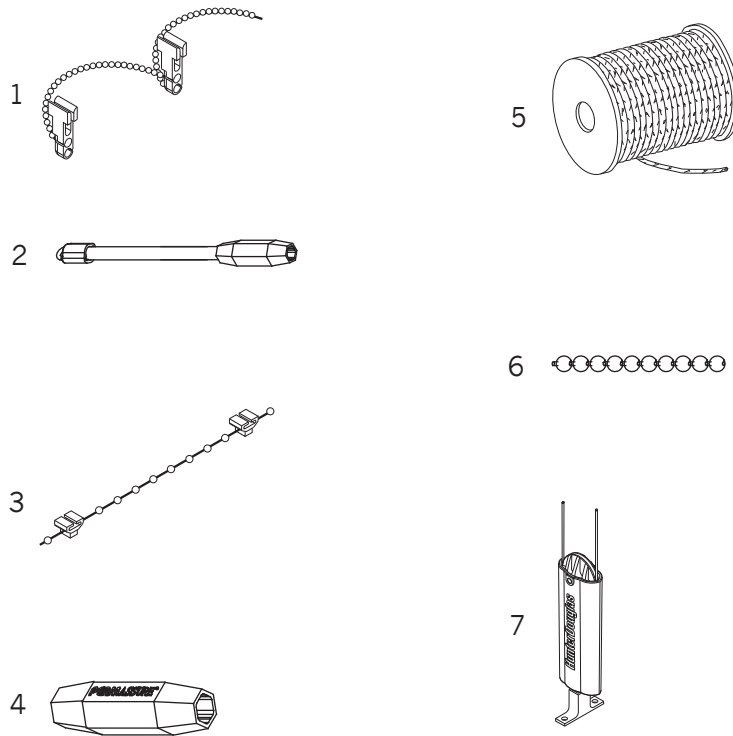

Cord, Chain & Wand

Standard Parts

- Paramount®, PermAlign® & PermaTrak®
1. 3½" Ballast Chain/Clip – Nickle-Plated Brass
 2. Wand Assembly
 3. Ballast Chain/Clip Plastic
(For #96806 Bottom Weight)
 4. Wand Hex Handle
 5. Traverse Cord
 6. #3 Ballast Chain – Nickle-Plated Brass
 7. Locking Cord Tensioner

Cord, Chain & Wand

No.	PCN	Description
		Paramount®, PermaAlign® & PermaTrak®
1.	7708804	3½" Ballast Chain/Clip – Nickle-Plated Brass (1,000 Pieces)
2.		Wand Assembly
	7704800	38" Ivory (50 Pieces)
	7704801	48" Ivory (50 Pieces)
	IWND0501	60" Ivory (10 Pieces)
3.	96807	3½" Ballast Chain/Clip Plastic (For #96806 Bottom Weight) (6,000 Pieces)
4.	IHDL0500	Wand Hex Handle – Ivory (50 Pieces)
5.		Traverse Cord (1,000 Yds)
	PS0563B	Natural
	7705830	Cocoa
	7705831	Oak Wood Grain
6.	PC0401	#3 Ballast Chain – Nickle Plated Brass (1,500¢)
7.		Locking Cord Tensioner
	7703830	Ivory
	7703831	White

Cord, Chain & Wand

Standard Parts

Paramount®

- 12. #6 Plastic Chain
- 13. PermaTilt® Wand Cord Tether Assembly
- 14. Tassel Weight Cover
- 15. Paramount® Hang Tag

PermaAlign®

- 16. #10 Chain Connector – Nickle-Plated Brass
- 17. Bay Window Cord
- 18. #10 Qualified Tilt Chain – Nickle-Plated Brass