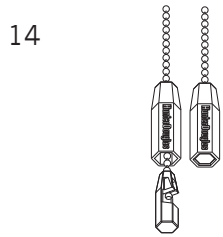

Cord, Chain & Wand

Standard Parts

- Paramount®, PermAlign® & PermaTrak®
1. 3½" Ballast Chain/Clip – Nickle-Plated Brass
 2. Wand Assembly
 3. Ballast Chain/Clip Plastic
(For #96806 Bottom Weight)
 4. Wand Hex Handle
 5. Traverse Cord
 6. #3 Ballast Chain – Nickle-Plated Brass
 7. Locking Cord Tensioner

Cord, Chain & Wand

No.	PCN	Description
		Paramount®, PermaAlign® & PermaTrak®
1.	7708804	3½" Ballast Chain/Clip – Nickle-Plated Brass (1,000 Pieces)
2.		Wand Assembly
	7704800	38" Ivory (50 Pieces)
	7704801	48" Ivory (50 Pieces)
	IWND0501	60" Ivory (10 Pieces)
3.	96807	3½" Ballast Chain/Clip Plastic (For #96806 Bottom Weight) (6,000 Pieces)
4.	IHDL0500	Wand Hex Handle – Ivory (50 Pieces)
5.		Traverse Cord (1,000 Yds)
	PS0563B	Natural
	7705830	Cocoa
	7705831	Oak Wood Grain
6.	PC0401	#3 Ballast Chain – Nickle Plated Brass (1,500¢)
7.		Locking Cord Tensioner
	7703830	Ivory
	7703831	White

Cord, Chain & Wand

Standard Parts

Paramount®

- 12. #6 Plastic Chain
- 13. PermaTilt® Wand Cord Tether Assembly
- 14. Tassel Weight Cover
- 15. Paramount® Hang Tag

PermaAlign®

- 16. #10 Chain Connector – Nickle-Plated Brass
- 17. Bay Window Cord
- 18. #10 Qualified Tilt Chain – Nickle-Plated Brass

PermaAlign® & PermaTrak®

- 19. Chain Safety Tassel
- 20. #6 Qualified Tilt Chain – Nickle-Plated Brass
- 21. #6 Chain Connector – Nickle-Plated Brass
- 22. PermaAlign®/PermaTrak® Hang Tag
- 23. Tassel with Logo
- 24. Crosswinds™ Hang Tag