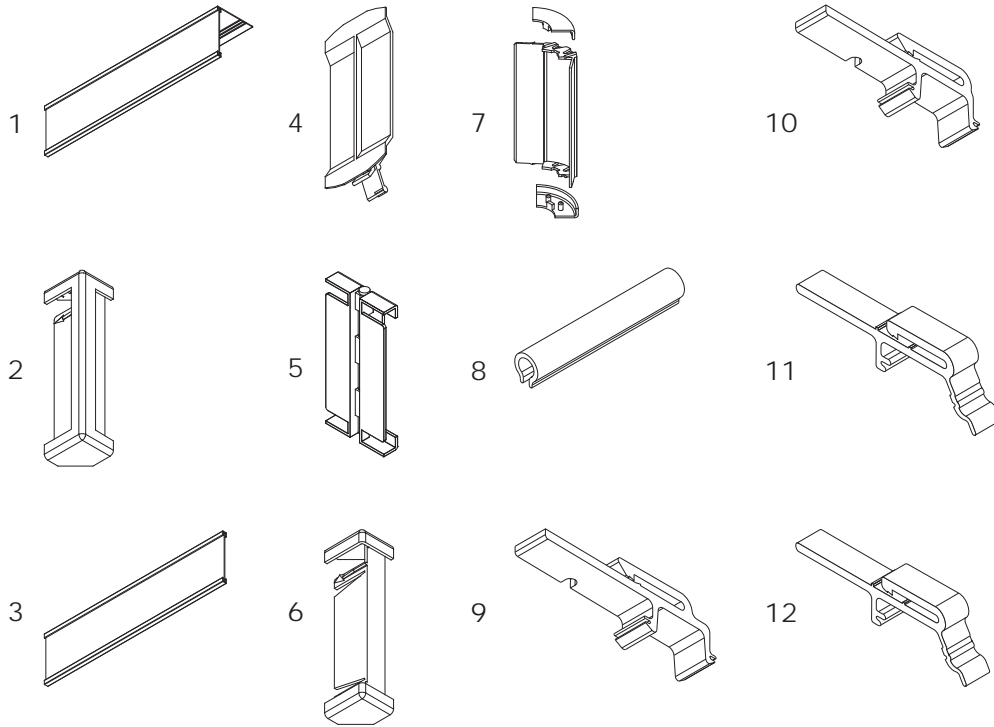

Standard Valance Collection & Accessories

Standard Parts

Paramount®, **PermAlign®** & **PermaTrak®**

- 1. Mixed Valance
- 2. Valance Corner Closed
- 3. Shadow Valance/Return
- 4. Valance Stacking Clip

- 5. Bay Window Valance Hinge
- 6. Valance Corner Open
- 7. Valance Corner Round w/Cap
- 8. Valance Return Clip

Paramount®

- 9. Valance Hanger (Long)
- 10. Valance Hanger (Short)

PermAlign® & **PermaTrak®**

- 11. Valance Hanger (Long)
- 12. Valance Hanger (Short)

Standard Valance Collection & Accessories

No.	PCN	Description
Paramount®, PermAlign® & PermaTrak®		
1.	MUV0193000	Mixed Valance (15 Pieces/Box)
2.	VACC0000002	Valance Corner Closed (100 Pieces/Clear)
3.	SMV0193000	Shadow Valance/Return (15 Pieces/Box)
4.	HD0954	Valance Stacking Clip (500 Pieces)
5.	PC0197	Bay Window Valance Hinge (25 Pieces)
6.	VACO0000002	Valance Corner Open (500 Pieces/Clear)
7.	URC0000040	Valance Corner Round w/Cap (500 Pieces)
8.	96803	Valance Return Clip (500 Pieces)
Paramount®		
9.	7797856	Valance Hanger (Long) (500 Pieces)
10.	7797857	Valance Hanger (Short) (500 Pieces)
PermAlign® & PermaTrak®		
11.	98856	Valance Hanger (Long) (500 Pieces)
12.	98855	Valance Hanger (Short) (500 Pieces)