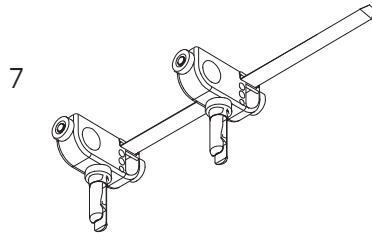

Vane Carriers

Standard Parts

Paramount®

1. Spare Plastic Link
2. 3½" Carrier Guide Assembly
3. 2" Carrier Guide Assembly
4. 3½" Carrier Assembly

PermAlign®

5. Regular Draw Carrier
6. Center Draw Carrier

PermaTrak®

7. Regular Draw Carrier
8. Center Draw Carrier

PermAlign® & PermaTrak®

9. Rod Support Carrier
10. Lead Carrier Guide

Vane Carriers

No.	PCN	Description
Paramount®		
1.	97822	Spare Plastic Links (100 Pieces)
2.	7700826	3½" Carrier Guide Assembly (500 Pieces)
3.	7700828	2" Carrier Guide Assembly (200 Pieces)
4.	Carrier Assembly	
	7700823	2" (500 Pieces)
	7700821	3½" (2,000 Pieces)
PermAlign®		
5.	Regular Draw Carrier	
	HS0501	1¾" (500 Pieces)
	HS0502	2" (500 Pieces)
	HS0522A	3¼" (2,000 Pieces)
	HS0503A	3½" (2,000 Pieces)
6.	Center Draw Carrier	
	HS0507	1¾" (500 Pieces)
	HS0508	2" (500 Pieces)
	HS0516A	3¼" (2,000 Pieces)
	HS0509A	3½" (2,000 Pieces)
PermaTrak®		
7.	Regular Draw Carrier (2,000 Pieces)	
	HR0622	3¼" White
	HR0603	3½" White
8.	Center Draw Carrier (2,000 Pieces)	
	HR0616	3¼" White
	HR0609	3½" White
PermAlign® & PermaTrak®		
9.	96811	Rod Support Carrier – White (500 Pieces)
10.	7702801	Lead Carrier Guide – White (500 Pieces)