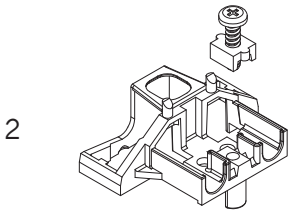

Vane Carriers

Standard Parts

Paramount®

1. Spare Plastic Link
2. 3½" Carrier Guide Assembly
3. 2" Carrier Guide Assembly
4. 3½" Carrier Assembly

PermAlign®

5. Regular Draw Carrier
6. Center Draw Carrier

PermaTrak®

7. Regular Draw Carrier
8. Center Draw Carrier

PermAlign® & PermaTrak®

9. Rod Support Carrier
10. Lead Carrier Guide

Vane Carriers

No.	PCN	Description
Paramount®		
1.	97822	Spare Plastic Links (100 Pieces)
2.	7700826	3½" Carrier Guide Assembly (500 Pieces)
3.	7700828	2" Carrier Guide Assembly (200 Pieces)
4.	Carrier Assembly	
	7700823	2" (500 Pieces)
	7700821	3½" (2,000 Pieces)
PermAlign®		
5.	Regular Draw Carrier	
	HS0501	1¾" (500 Pieces)
	HS0502	2" (500 Pieces)
	HS0522A	3¼" (2,000 Pieces)
	HS0503A	3½" (2,000 Pieces)
6.	Center Draw Carrier	
	HS0507	1¾" (500 Pieces)
	HS0508	2" (500 Pieces)
	HS0516A	3¼" (2,000 Pieces)
	HS0509A	3½" (2,000 Pieces)
PermaTrak®		
7.	Regular Draw Carrier (2,000 Pieces)	
	HR0622	3¼" White
	HR0603	3½" White
8.	Center Draw Carrier (2,000 Pieces)	
	HR0616	3¼" White
	HR0609	3½" White
PermAlign® & PermaTrak®		
9.	96811	Rod Support Carrier – White (500 Pieces)
10.	7702801	Lead Carrier Guide – White (500 Pieces)