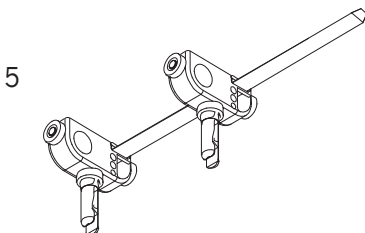

Vane Carriers

Standard Parts

Paramount®

1. Spare Plastic Link
2. 3½" Carrier Guide Assembly
3. 2" Carrier Guide Assembly
4. 3½" Carrier Assembly

PermAlign®

5. Regular Draw Carrier
6. Center Draw Carrier

PermaTrak®

7. Regular Draw Carrier
8. Center Draw Carrier

PermAlign® & PermaTrak®

9. Rod Support Carrier
10. Lead Carrier Guide

Vane Carriers

No.	PCN	Description
Paramount®		
1.	97822	Spare Plastic Links (100 Pieces)
2.	7700826	3½" Carrier Guide Assembly (500 Pieces)
3.	7700828	2" Carrier Guide Assembly (200 Pieces)
4.	Carrier Assembly	
	7700823	2" (500 Pieces)
	7700821	3½" (2,000 Pieces)
PermAlign®		
5.	Regular Draw Carrier	
	HS0501	1¾" (500 Pieces)
	HS0502	2" (500 Pieces)
	HS0522A	3¼" (2,000 Pieces)
	HS0503A	3½" (2,000 Pieces)
6.	Center Draw Carrier	
	HS0507	1¾" (500 Pieces)
	HS0508	2" (500 Pieces)
	HS0516A	3¼" (2,000 Pieces)
	HS0509A	3½" (2,000 Pieces)
PermaTrak®		
7.	Regular Draw Carrier (2,000 Pieces)	
	HR0622	3¼" White
	HR0603	3½" White
8.	Center Draw Carrier (2,000 Pieces)	
	HR0616	3¼" White
	HR0609	3½" White
PermAlign® & PermaTrak®		
9.	96811	Rod Support Carrier – White (500 Pieces)
10.	7702801	Lead Carrier Guide – White (500 Pieces)