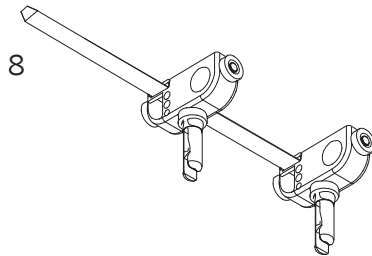

Vane Carriers

Standard Parts

Paramount®

1. Spare Plastic Link
2. 3½" Carrier Guide Assembly
3. 2" Carrier Guide Assembly
4. 3½" Carrier Assembly

PermAlign®

5. Regular Draw Carrier
6. Center Draw Carrier

PermaTrak®

7. Regular Draw Carrier
8. Center Draw Carrier

PermAlign® & PermaTrak®

9. Rod Support Carrier
10. Lead Carrier Guide

Vane Carriers

No.	PCN	Description
Paramount®		
1.	97822	Spare Plastic Links (100 Pieces)
2.	7700826	3½" Carrier Guide Assembly (500 Pieces)
3.	7700828	2" Carrier Guide Assembly (200 Pieces)
4.	Carrier Assembly	
	7700823	2" (500 Pieces)
	7700821	3½" (2,000 Pieces)
PermAlign®		
5.	Regular Draw Carrier	
	HS0501	1¾" (500 Pieces)
	HS0502	2" (500 Pieces)
	HS0522A	3¼" (2,000 Pieces)
	HS0503A	3½" (2,000 Pieces)
6.	Center Draw Carrier	
	HS0507	1¾" (500 Pieces)
	HS0508	2" (500 Pieces)
	HS0516A	3¼" (2,000 Pieces)
	HS0509A	3½" (2,000 Pieces)
PermaTrak®		
7.	Regular Draw Carrier (2,000 Pieces)	
	HR0622	3¼" White
	HR0603	3½" White
8.	Center Draw Carrier (2,000 Pieces)	
	HR0616	3¼" White
	HR0609	3½" White
PermAlign® & PermaTrak®		
9.	96811	Rod Support Carrier – White (500 Pieces)
10.	7702801	Lead Carrier Guide – White (500 Pieces)