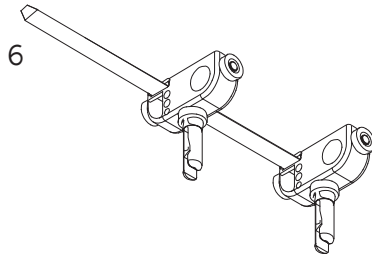

Vane Carriers

Standard Parts

Paramount®

1. Spare Plastic Link
2. 3½" Carrier Guide Assembly
3. 2" Carrier Guide Assembly
4. 3½" Carrier Assembly

PermAlign®

5. Regular Draw Carrier
6. Center Draw Carrier

PermaTrak®

7. Regular Draw Carrier
8. Center Draw Carrier

PermAlign® & PermaTrak®

9. Rod Support Carrier
10. Lead Carrier Guide

Vane Carriers

No.	PCN	Description
Paramount®		
1.	97822	Spare Plastic Links (100 Pieces)
2.	7700826	3½" Carrier Guide Assembly (500 Pieces)
3.	7700828	2" Carrier Guide Assembly (200 Pieces)
4.	Carrier Assembly	
	7700823	2" (500 Pieces)
	7700821	3½" (2,000 Pieces)
PermAlign®		
5.	Regular Draw Carrier	
	HS0501	1¾" (500 Pieces)
	HS0502	2" (500 Pieces)
	HS0522A	3¼" (2,000 Pieces)
	HS0503A	3½" (2,000 Pieces)
6.	Center Draw Carrier	
	HS0507	1¾" (500 Pieces)
	HS0508	2" (500 Pieces)
	HS0516A	3¼" (2,000 Pieces)
	HS0509A	3½" (2,000 Pieces)
PermaTrak®		
7.	Regular Draw Carrier (2,000 Pieces)	
	HR0622	3¼" White
	HR0603	3½" White
8.	Center Draw Carrier (2,000 Pieces)	
	HR0616	3¼" White
	HR0609	3½" White
PermAlign® & PermaTrak®		
9.	96811	Rod Support Carrier – White (500 Pieces)
10.	7702801	Lead Carrier Guide – White (500 Pieces)