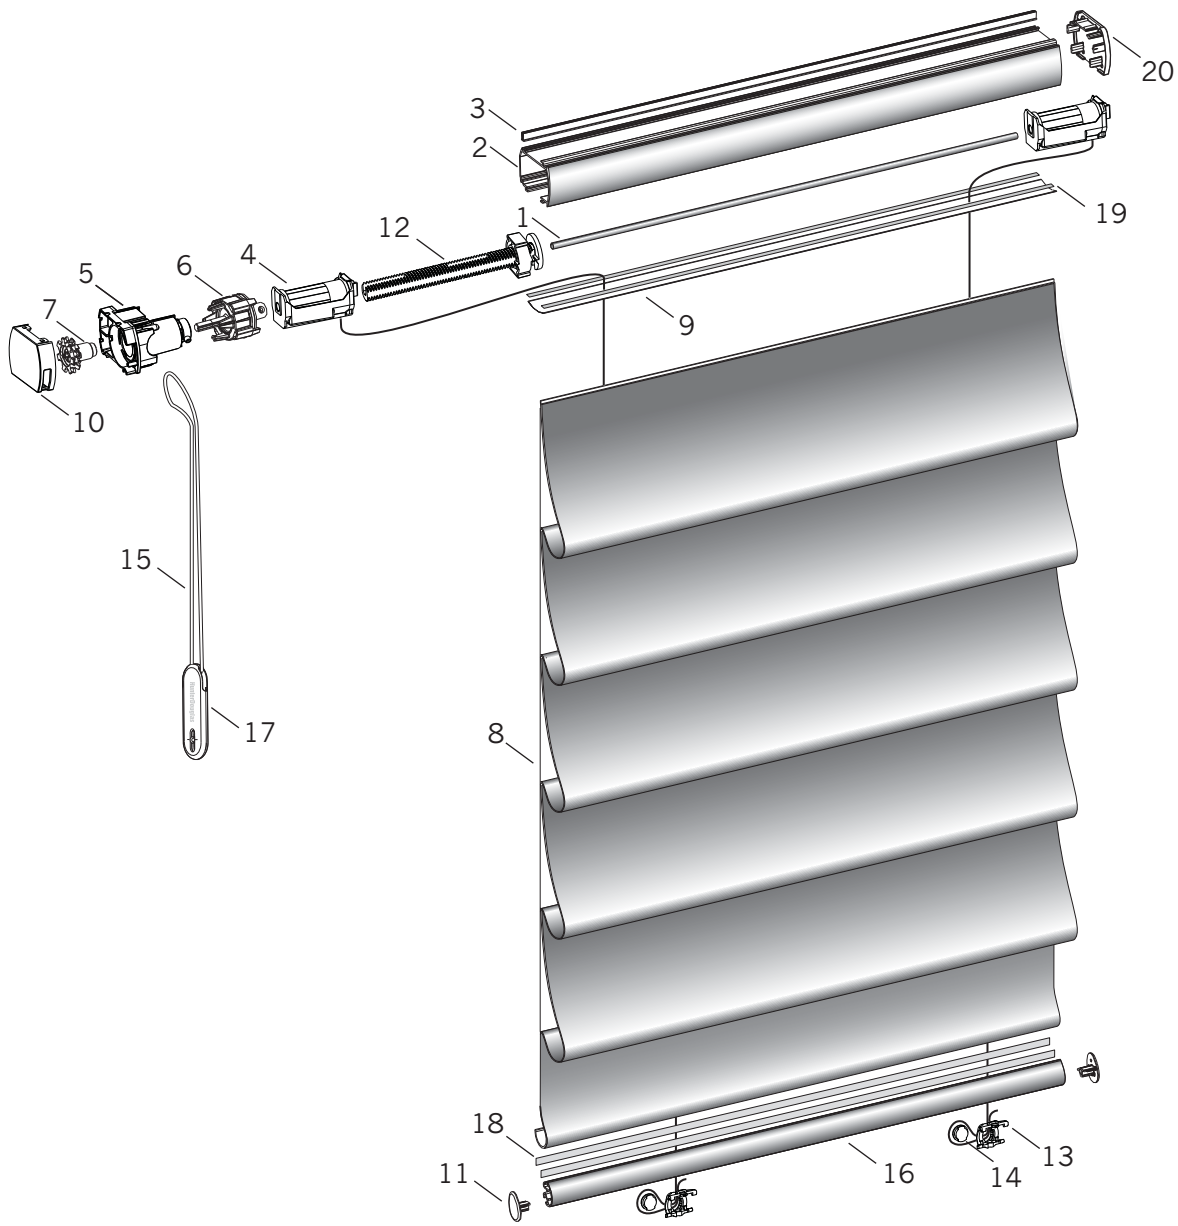

## Standard Parts

- |                                      |                               |                                  |
|--------------------------------------|-------------------------------|----------------------------------|
| 1. V-Shaft Steel Common              | 7. Cord Sprocket EasyRise®    | 14. Button, Cam Lock             |
| 2. Headrail Common 3/8"              | 8. Vignette® Fabric           | 15. Cord Loop w/Tags             |
| 3. Light Seal, Common Rail (IB Only) | 9. 3/8" Filler Strip Material | 16. Vignette Bottom Rail         |
| 4. Lift Spool and Cord Assembly      | 10. Clutch Cover              | 17. Universal Cord Tensioner     |
| 5. Clutch Mount Assembly             | 11. Bottom Rail End Cap       | 18. Polystrip Assy w/Tape        |
| 6. Gear Box 3:1 Ratio                | 12. Screw Limit Asm. ER, HEA  | 19. Red Tape                     |
|                                      | 13. Bottom Rail Cord Clip     | 20. Headrail End Cap (Free Side) |