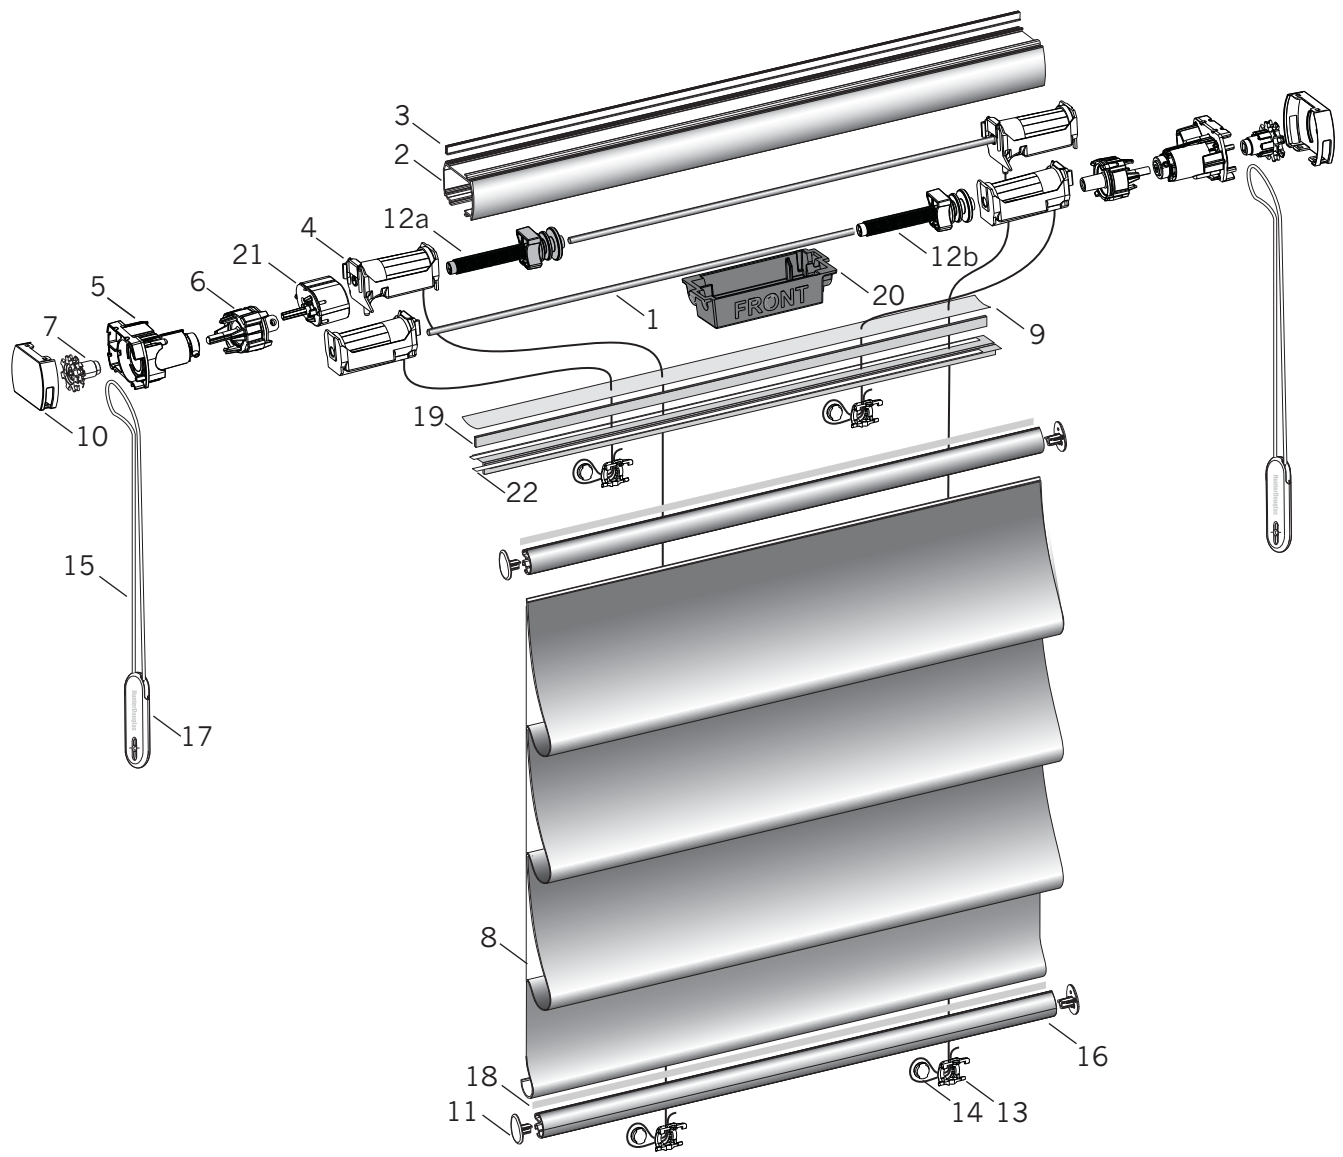

## Standard Parts

- |                                      |                                  |  |
|--------------------------------------|----------------------------------|--|
| 1. V-Shaft Steel Common              | 9. Filler Strip Material         | 17. Universal Cord Tensioner                         |
| 2. Headrail Common 3/8"              | 10. Clutch Cover                 | 18. Polystrip Assy <sup>w</sup> /Tape                |
| 3. Light Seal, Common Rail (IB Only) | 11. Bottom Rail End Cap          | 19. Polystrip Assy <sup>w</sup> /Tape (Double Sided) |
| 4. Lift Spool Assembly               | 12a. Screw Limit Asm. ER, HEA LH | 20. Limit Carrier                                    |
| 5. Clutch Mount Assembly             | 12b. Screw Limit Asm. ER, HEA RH | 21. Gear Box Assembly                                |
| 6. Gear Box 3:1 Ratio                | 13. Bottom Rail Cord Clip        | 22. Double Sided Tape.                               |
| 7. Cord Sprocket EasyRise®           | 14. Button, Cam Lock             |  |
| 8. Vignette® Fabric                  | 15. Cord Loop <sup>w</sup> /Tags |  |
|                                      | 16. Vignette Bottom Rail         |  |