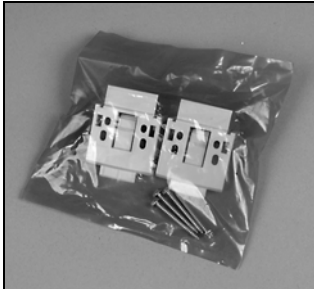

Vignette® TDBU Standard Hardware

EasyRise™ Standard Parts

Installation Bracket with Shim
2-bracket package w/screws
PCN 3400240000 (Shown)
3-bracket package w/screws
PCN 3400250000

Kit, UCT Install, Inside-Outside
Bracket
PCN KIT2350