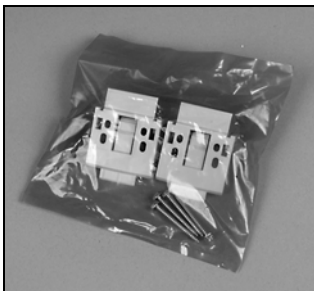

UltraGlide® Standard Parts

Installation Bracket with Shim
2-bracket package w/screws
PCN 3400240000
3-bracket package w/screws
PCN 3400250000