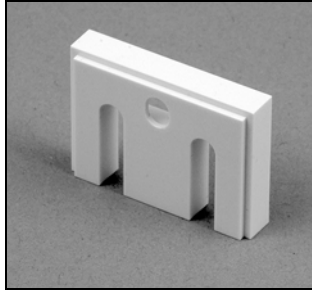

1/4" Spacer Block
PCN 4150239000