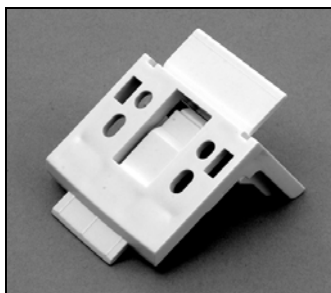

# Standard Hardware

Installation Bracket with Shim  
2-bracket package w/screws  
PCN 3400240000  
3-bracket package w/screws  
PCN 3400250000

Kit UCT Install, Inside-Outside  
Bracket (**Required for shade  
Operation**)  
PCN KIT2350

Vignette® Modern Roman  
Shades  
EasyRise™ Lifting Systems  
Standard, Top-Down/Bottom-  
Up, and Two-On-One Headrail  
Installation Instructions  
PCN 5105308000

Vignette® Modern Roman  
Shades  
EasyRise™ Traditional &  
Tailored  
Parts Replacement Guide  
PCN 5106057000