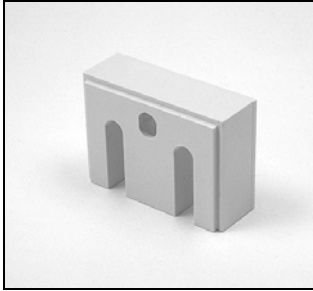

Optional Hardware

1/2" Spacer Block
PCN 2930230000