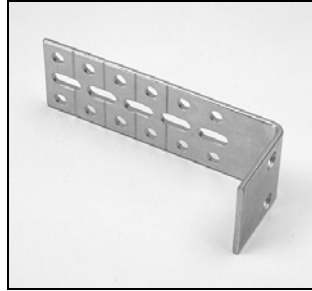

# Standard Hardware

Installation Bracket with Shim  
2-bracket package w/screws  
PCN 3400240000  
3-bracket package w/screws  
PCN 3400250000

Kit UCT Install, Inside-Outside  
Bracket (**Required for shade  
Operation**)  
PCN KIT2350

Vignette® Modern Roman  
Shades  
EasyRise™ Lifting Systems  
Standard, Top-Down/Bottom-  
Up, and Two-On-One Headrail  
Installation Instructions  
PCN 5105308000

Vignette® Modern Roman  
Shades  
EasyRise™ Traditional &  
Tailored  
Parts Replacement Guide  
PCN 5106057000

# Optional Hardware

1/2" Spacer Block  
PCN 2930230000

1/4" Spacer Block  
PCN 4150239000

End Mount Extension Bracket  
PCN 2930340000

Magnetic Hold-Down Kit  
PCN KIT9108