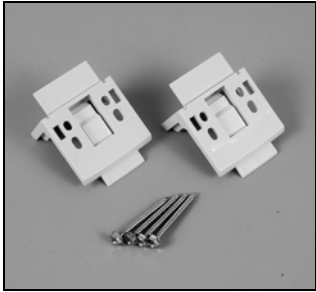

Vignette® Hard-Wired Motorization Standard Hardware

Installation Bracket with Shim
2-bracket package w/screws
PCN 3400240000
3-bracket package w/screws
PCN 3400250000

Vignette® Modern Roman
Shades
Motorization Owner's Guide
PCN 5105238000