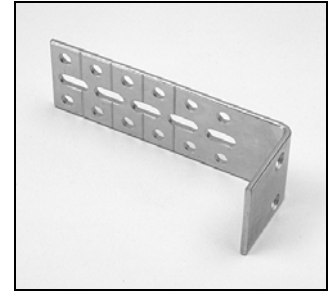

Extension Bracket
PCN 2930340000