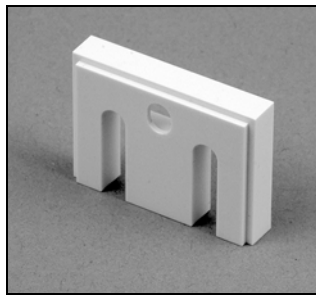

Platinum Technology
Wall Switch
PCN 2951710000

Power Supply 12VDC 2 AMP
PCN 2950723000

Power Supply - 12V DC 8 Amp
PCN 2950724000

Extension Bracket
PCN 2930340000

1/2" Spacer Block
PCN 2930230000

1/4" Spacer Block
PCN 4150239000