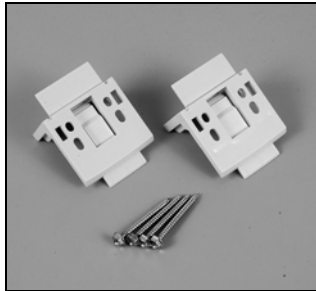

## Vignette® PowerRise® 2.0 with Platinum™ Technology Standard Hardware

Installation Bracket  
2-bracket package w/screws  
PCN 3400240000  
3-bracket package w/screws  
PCN 3400250000

AA Batteries  
PCN 2981154000

Battery Wand 18-Volt  
PCN 2920499000

Platinum Remote Control Kit  
PCN 2984495000

Power Adapter Cable 18-Volt  
PCN 2920247000

Vignette® Modern Roman  
Shades  
PowerRise® Owner's Guide  
PCN 5105307000