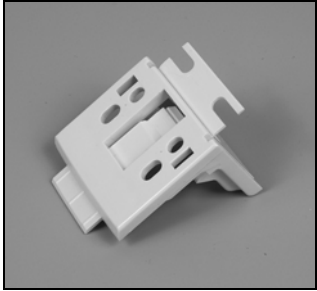

Vignette® UltraGlide® Standard Hardware

Installation Bracket with Shim
2-bracket package w/screws
PCN 3400240000
3-bracket package w/screws
PCN 3400250000

Hunter Douglas Warranty
Registration Card
PCN 7109933000