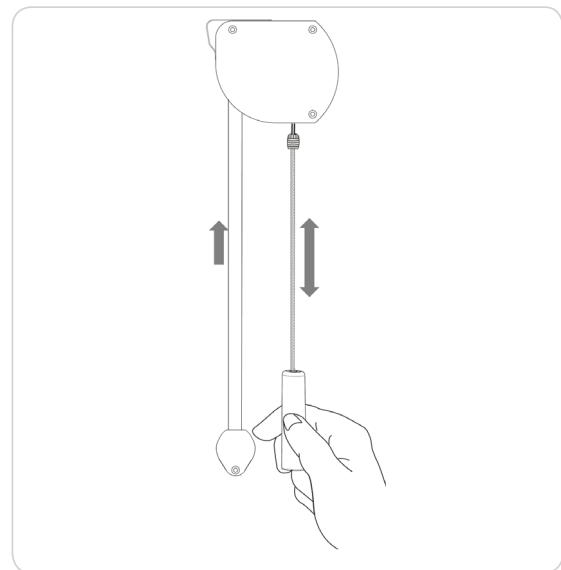

## RETRACTABLE CORD OPERATION

---

**CAUTION:** To avoid damage to the shade or personal injury, do not use excessive force or long strokes when pulling the cord. Do not release the cord until it is fully retracted.

### To Lower the Shade and Transition the Band Position

- Hold the cord toward you and away from the shade.
- Pull the cord using short, even strokes.
- Allow the cord to retract after each stroke. Continue until the shade is at the desired height or the bands are aligned at the desired position.