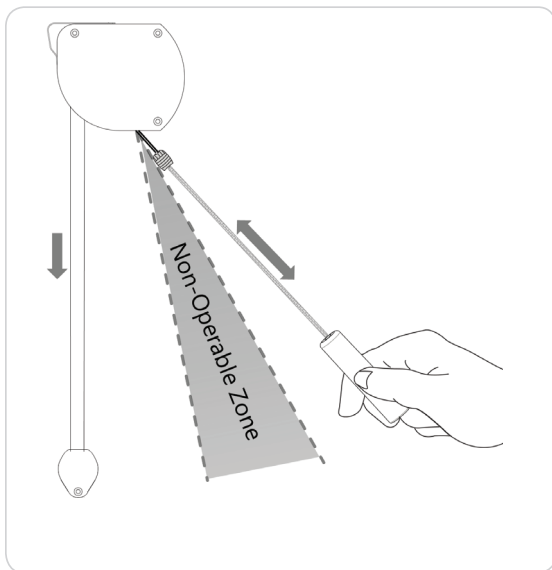

To Lower the Shade and Transition the Band Position

- Hold the cord toward you and away from the shade.
- Pull the cord using short, even strokes.
- Allow the cord to retract after each stroke. Continue until the shade is at the desired height or the bands are aligned at the desired position.