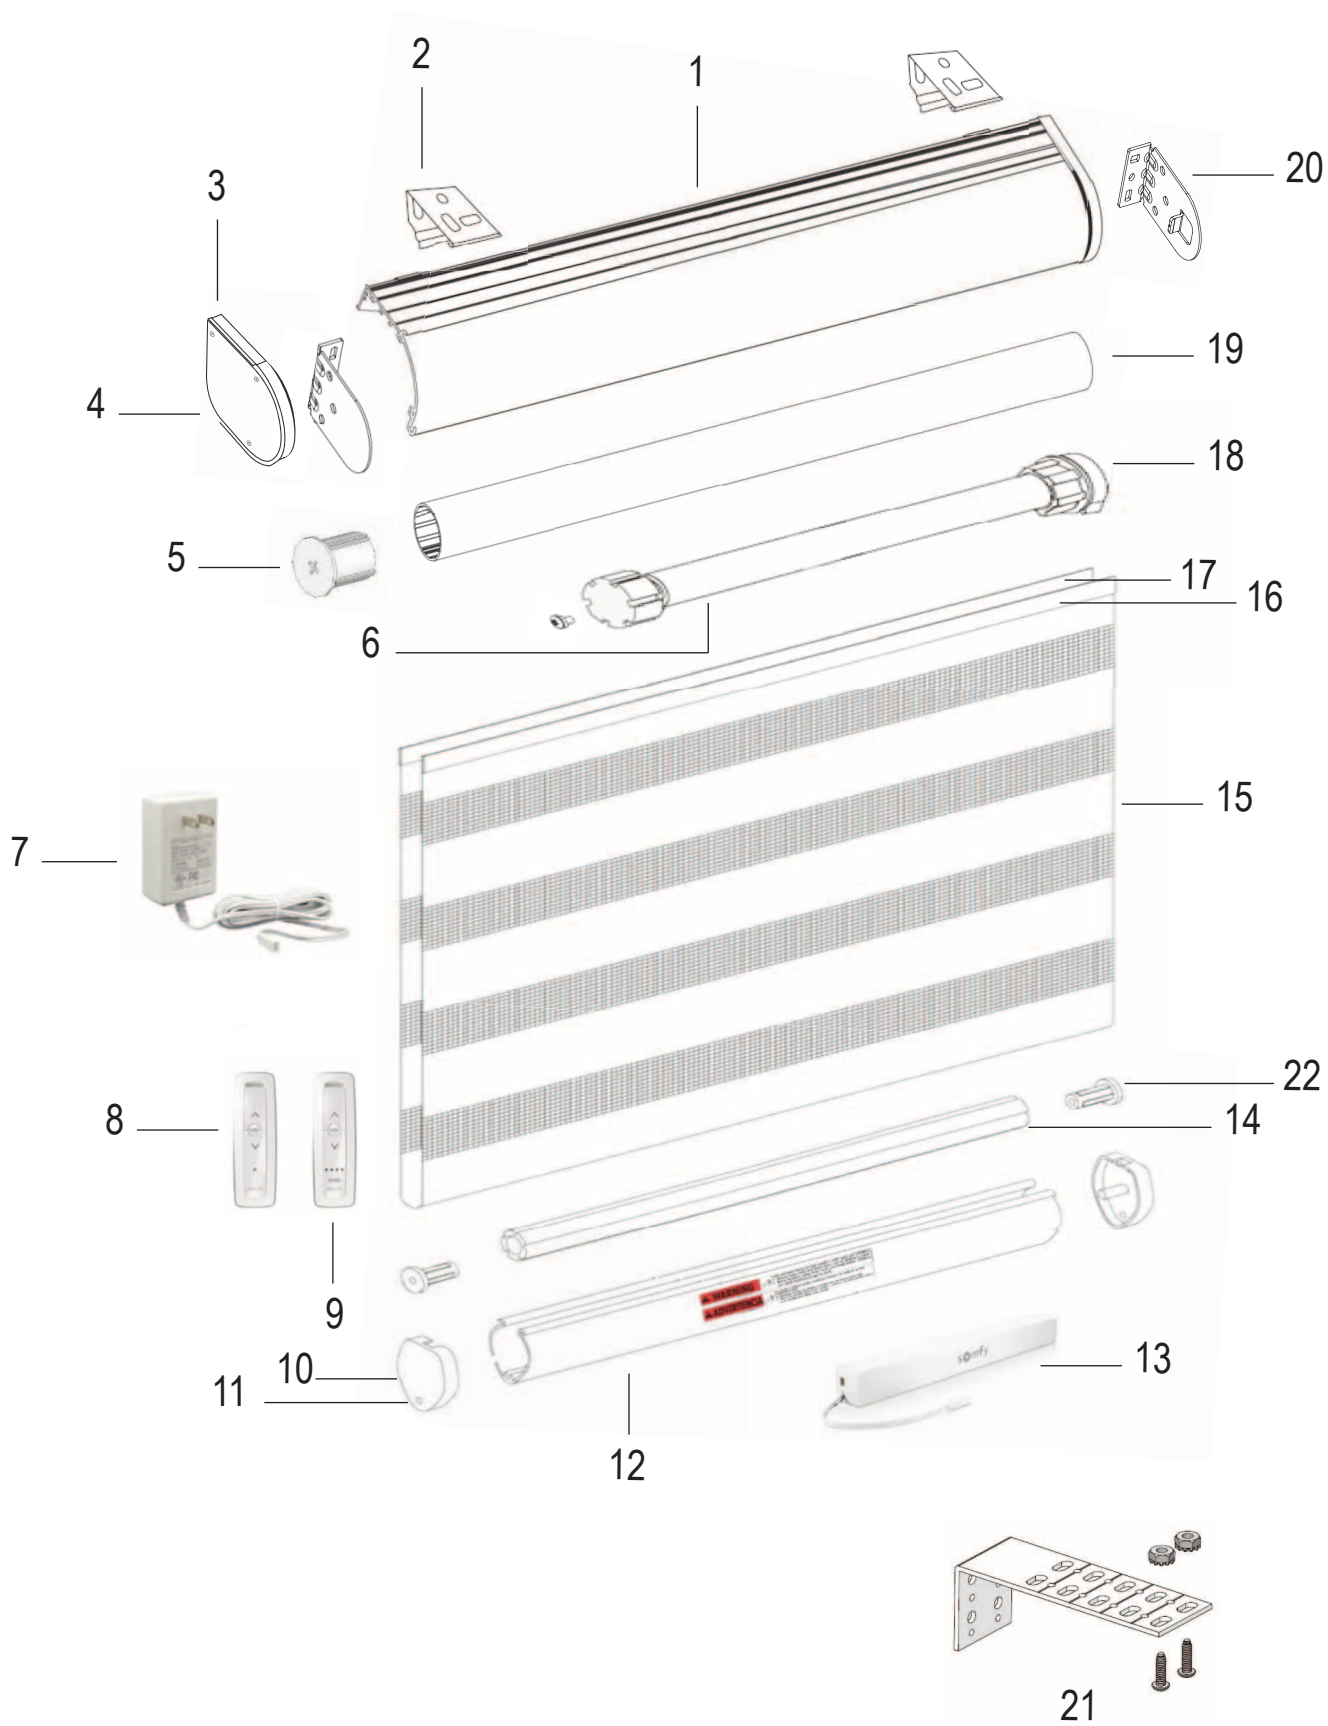

PRODUCT COMPONENTS – SOMFY AUTOMATION