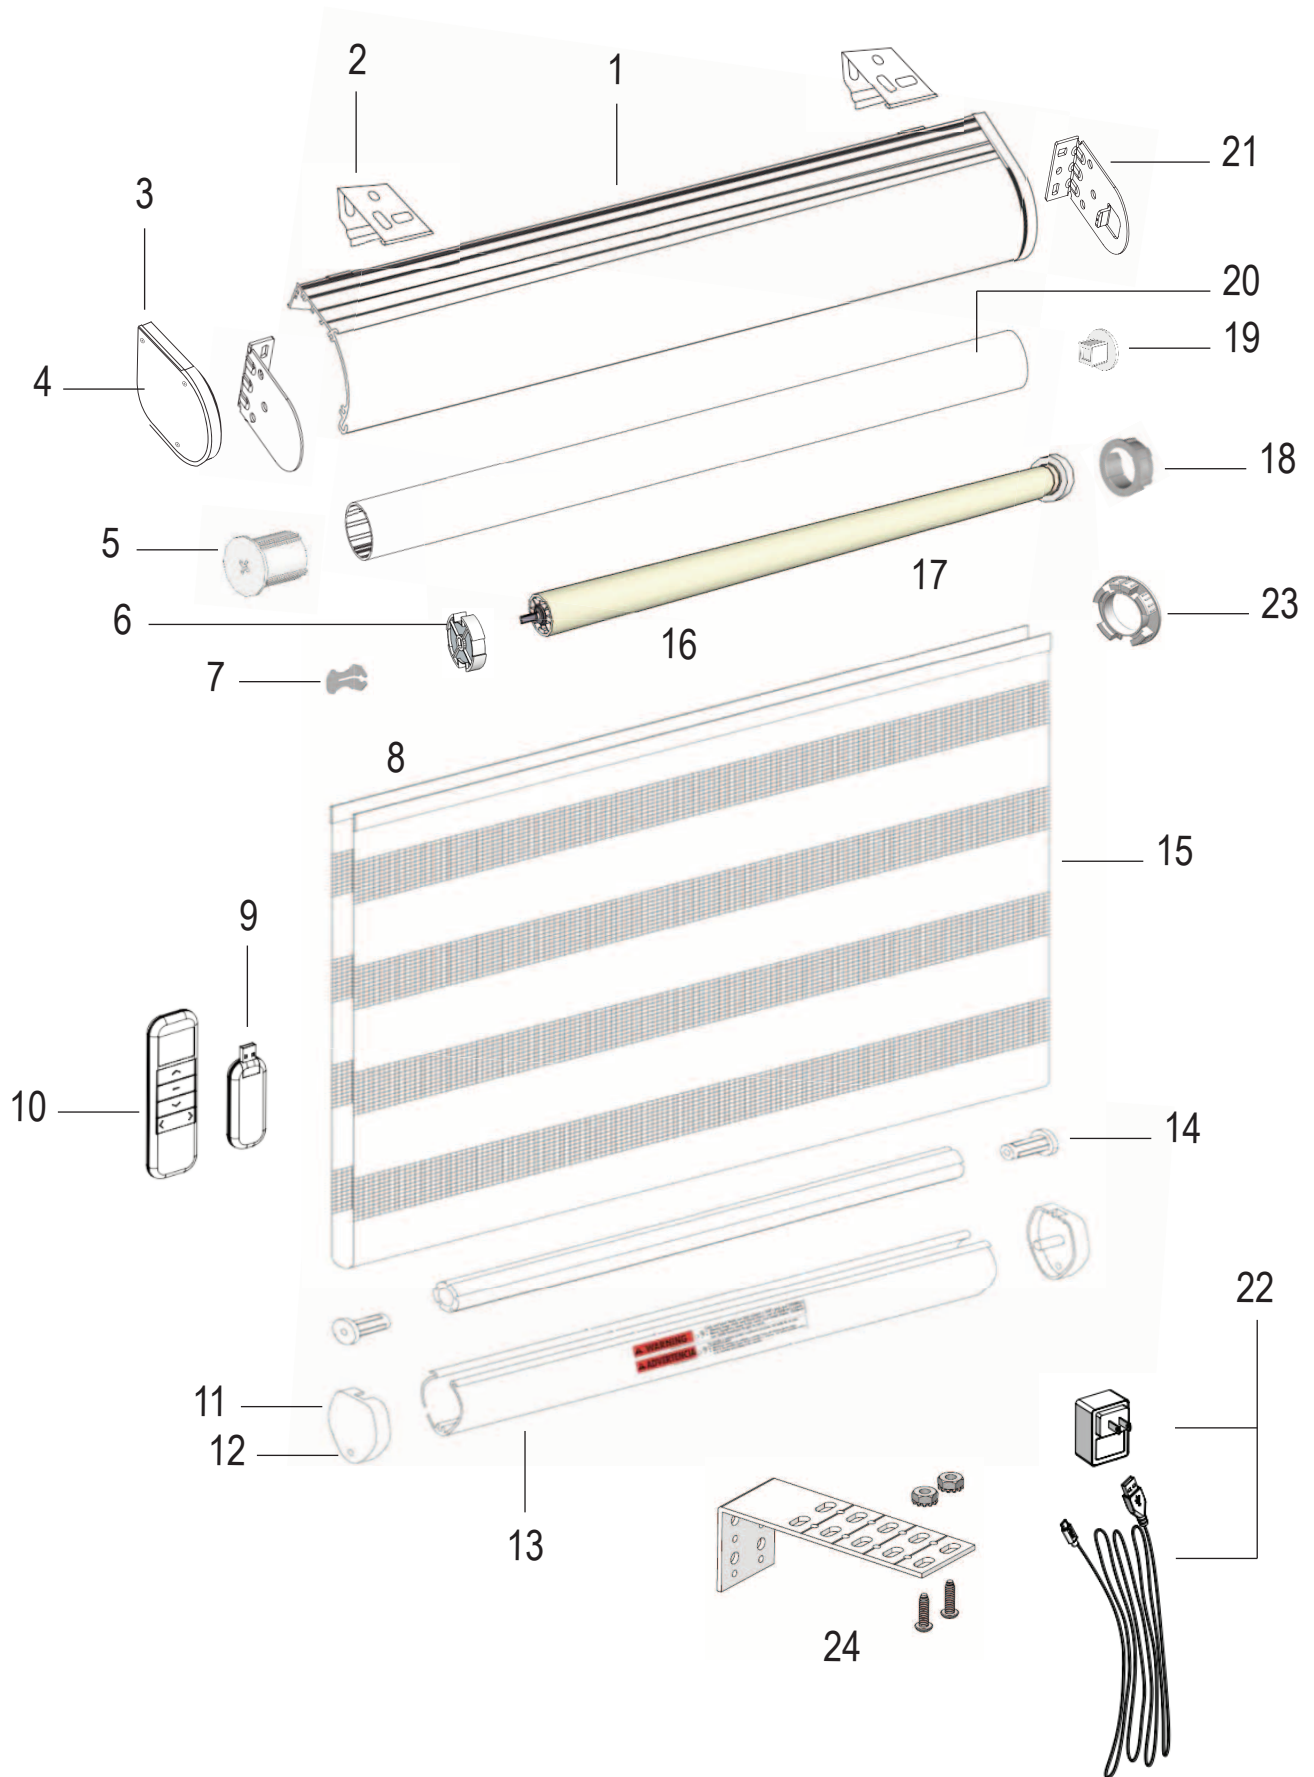

PRODUCT COMPONENTS – BLISS AUTOMATION