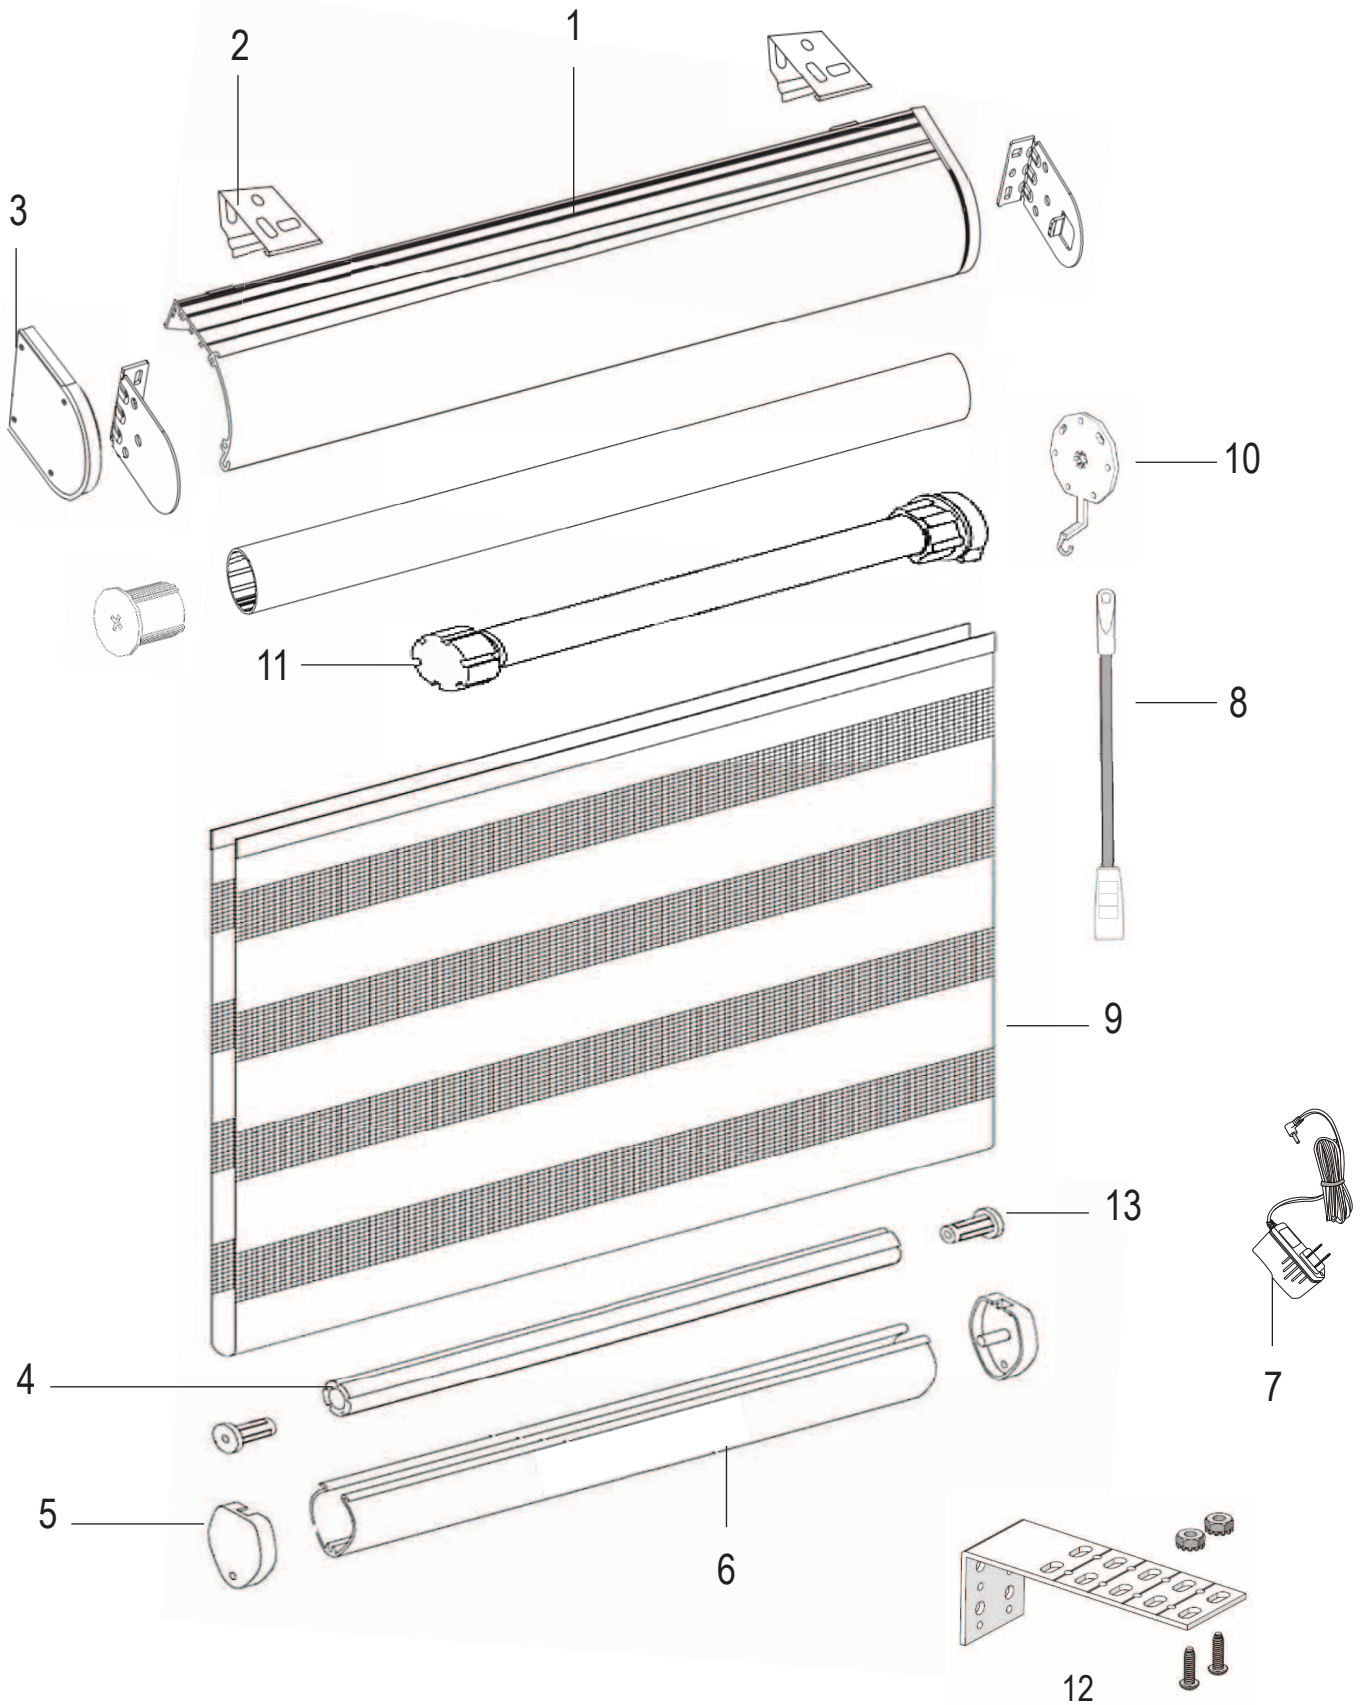

PRODUCT COMPONENTS – POWERWAND