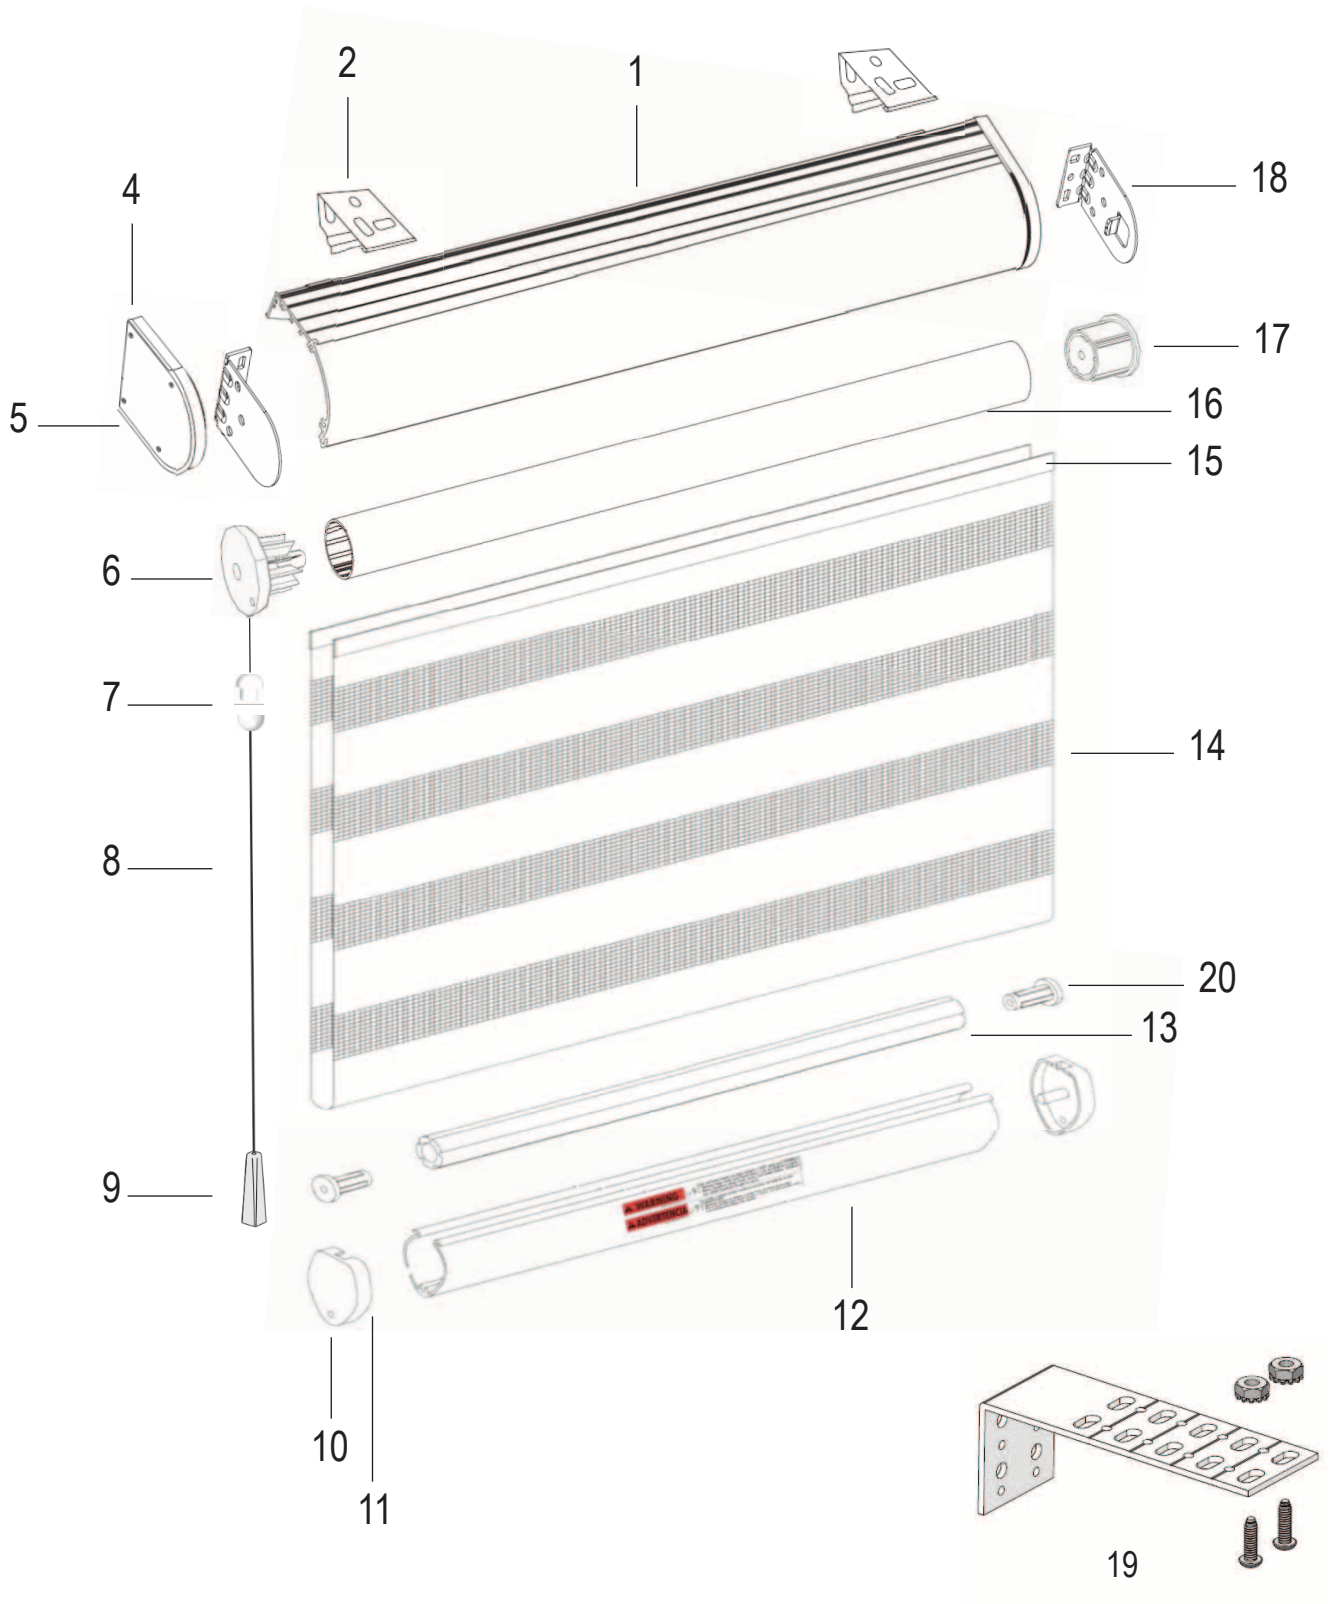

PRODUCT COMPONENTS – RETRACTABLE CORD