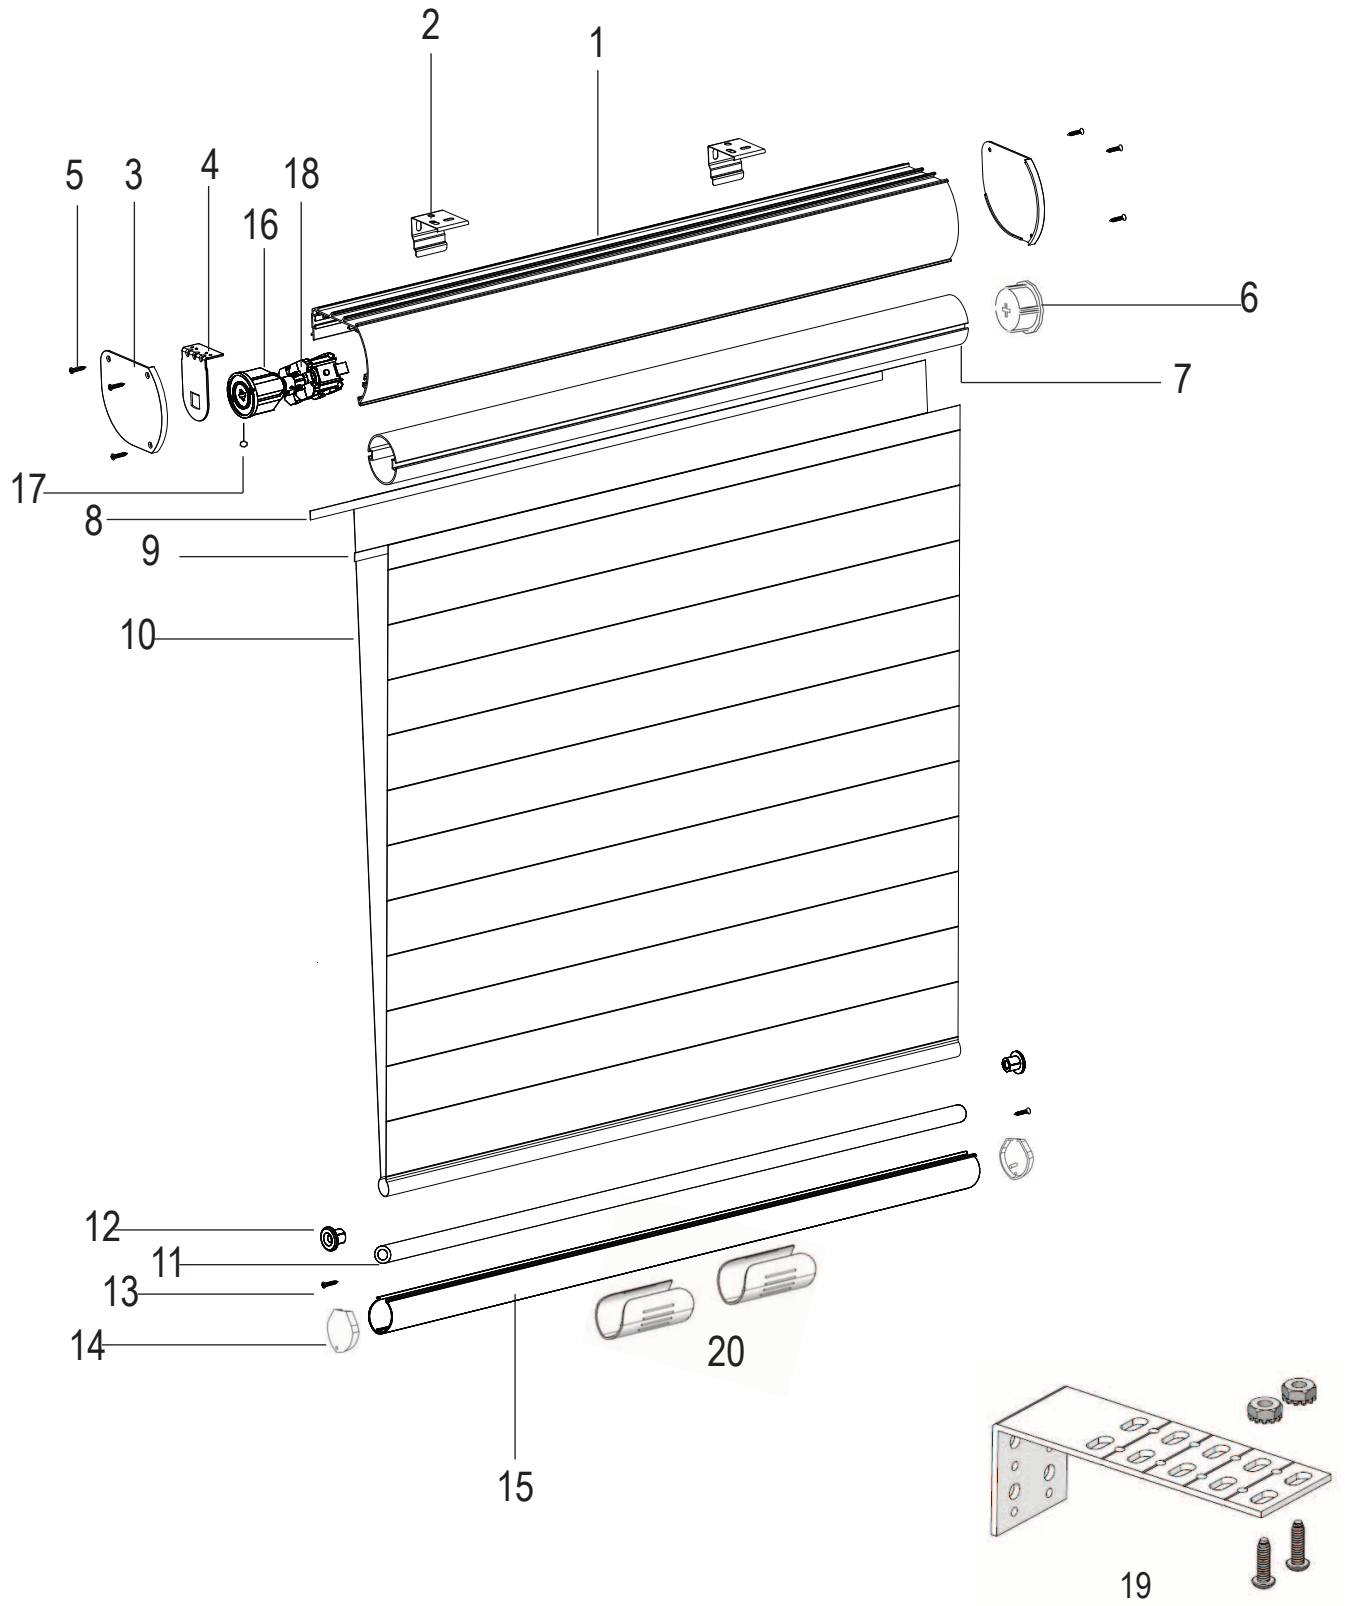

PRODUCT COMPONENTS – AGILE LIFT