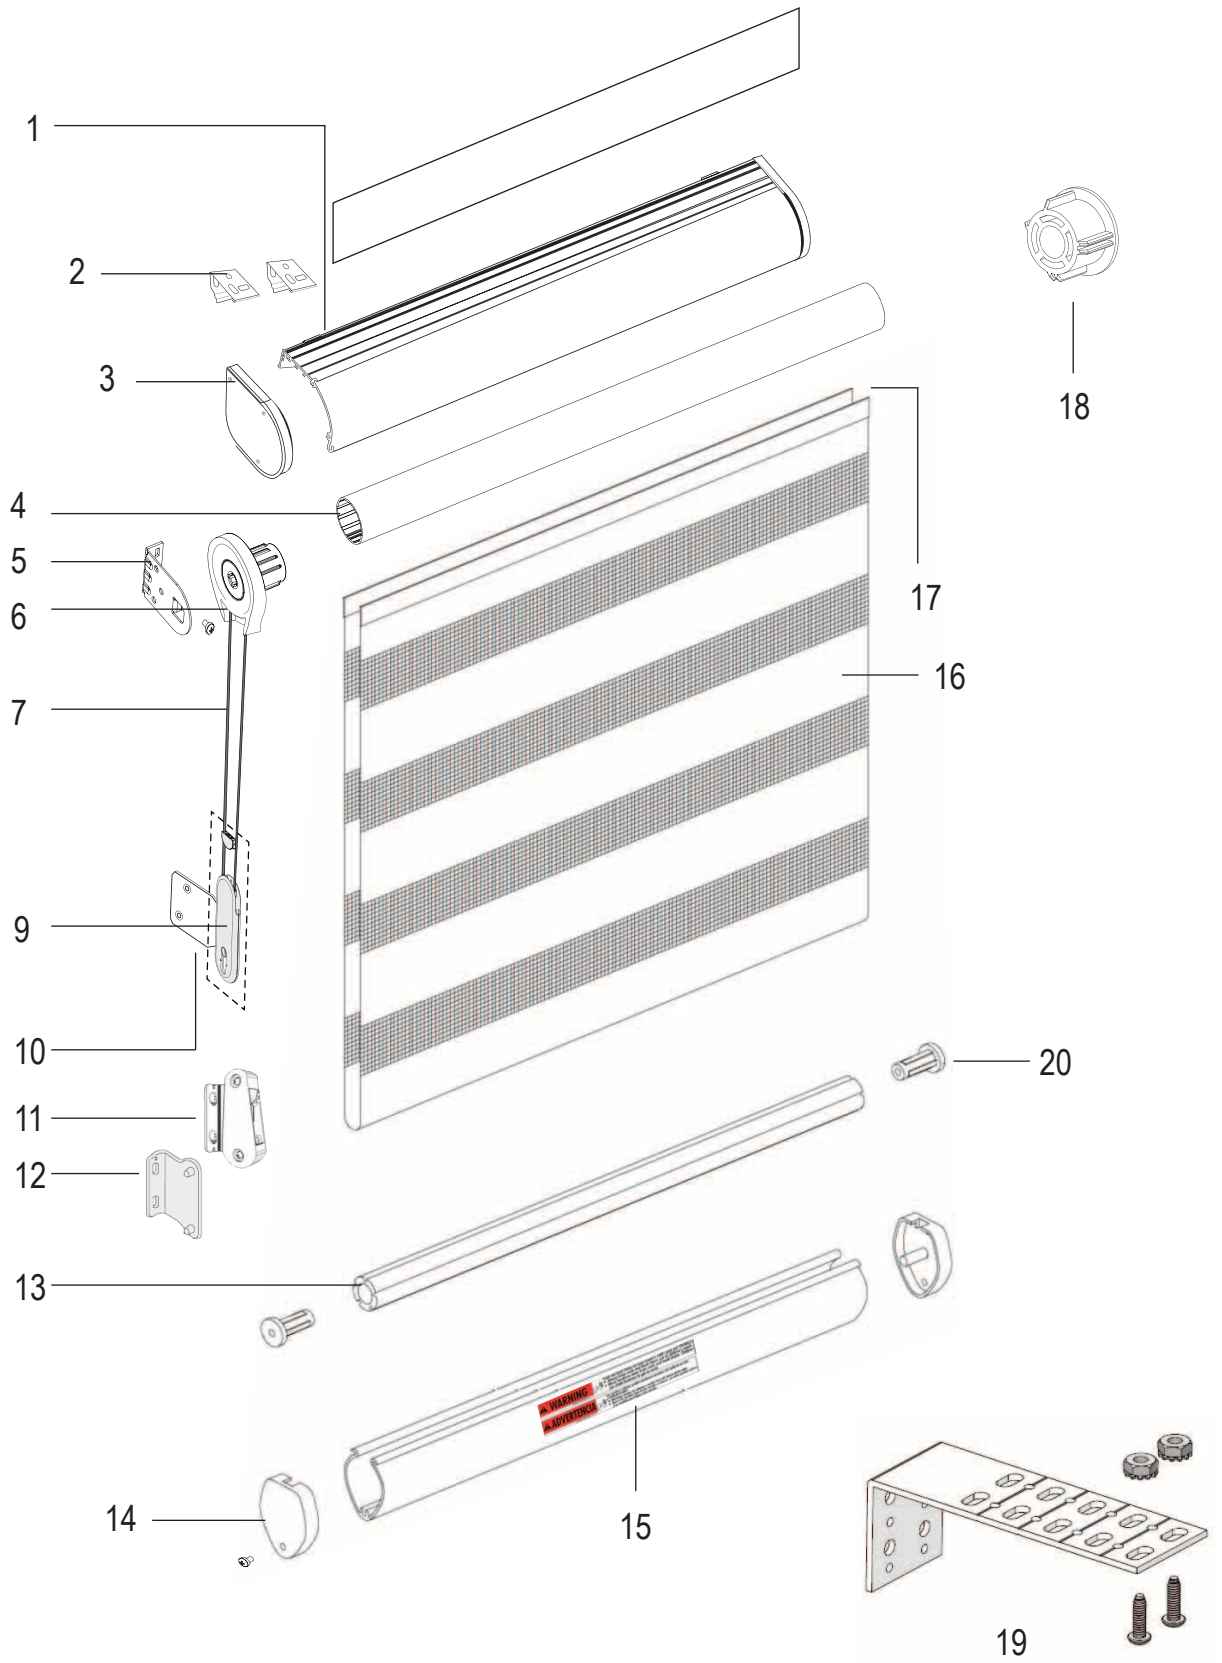

Page 11-12 Removed Simplicity

TABLE OF CONTENTS

Product Specifications

• Product Components - Standard	2-3
• Product Components - Retractable Cord	4-5
• Product Components - AgileLift.....	6-7
• Product Components - PowerWand	8-9
• Product Components - Bliss Automation	10-11
• Product Components - Somfy Automation	12-13

PRODUCT COMPONENTS – STANDARD

PRODUCT COMPONENTS – STANDARD

1. TC100 Cassette Part #:
TC100W- White TC100V- Vanilla
TC100BK- Black TC100BZ- Bronze
TC100GR- Gray
2. Installation (Mounting) Brackets (Part #1036290)
3. TC100 End Cap Part #: Screws Part #:
TC100RECWH - White SRC0438WH - White
TC100RECBK - Black SRC0438BK - Black
TC100RECGR - Gray SRC0438GR - Gray
TC100RECVA - Vanilla SRC0438VA - Vanilla
TC100RECBR - Bronze SRC0438BR - Bronze
4. Spring Assist Tube (Part #MT-035)
5. Internal Bracket (Part #MT-04CCSA)
6. 40mm Clutch (Part #94105348 Black) (Part #94105347 White)
7. Color Coordinated Cord Loop
8. Metal Bead Chain (Image not Shown)
9. Cord Tensioner (Part #4152336-Color)
10. Universal Tensioner Installation Kit (Part #KIT2350)
11. Optional Bead Chain Tensioner
12. Bead Chain Tensioner Bracket Mounting Kit (Part #KIT_1110)
13. Inner Bottomrail Tube
14. Small Outer Bottomrail End Cap Sets Part #:
GDU0021-WH - White
GDU0021-IV - Vanilla
GDU0021-BK - Black
GDU0021-BR - Bronze
GDU0021-GY - Gray
Bottomrail Endcap Screws (Part #2475017000)