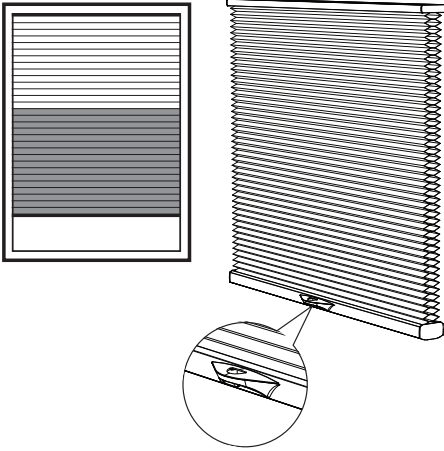

TRILIGHT CONFIGURATION SPECIFICATIONS

TRILIGHT – CORDLESS LIFT & LOCK

CORDLESS LIFT & LOCK SIZE STANDARDS				
	Honeycomb			2" Hybrid Pleat
	All 3/4" Semi-Opaque Fabrics	All 3/4" Blackout Fabrics	All 1/2" Double Cell Fabrics	All Fabrics
Min. Width (net)	12"	12"	12"	12"
Max. Width*	84"	84"	84"	84"
Max. Width-End Mount	48"	48"	48"	42"
Min. Height	12"	12"	12"	12"
Max. Height	84"	84"	84"	84"
Max. Area (sq. ft.)	49"	49"	49"	49"

* 3/8" single, 3/4" sheer/semi-sheer 1-1/4" and Dimensions fabrics are not available with TriLight.
** Willa Sheer max. width is 83".

Options:

- Color-Coordinated painted rails - no extra charge
  – Headrail, bottomrail, and middle rail, end caps, cord loops, and handles will color-coordinate to the bottom (honeycomb) fabric
- Fabric wrapped rails - surcharge applies
  – fabric wrapped headrail, bottomrail, and middle rail, end caps, cord loops, and handles will coordinate to the bottom (honeycomb) fabric

Must be specified when order is placed.

FINISHED DIMENSIONS

Adjustments are taken from ordered dimensions.
Measurements may vary +/- 1/8".

	Honeycomb	2" Hybrid Pleat
Inside (IB) Mounts		
Headrail unit	-1/4"	-1/4"
Shade height	Ordered Height	Ordered Height
Fabric width	-3/8"	-3/8"
End (EB) Mounts		
Headrail unit	-1/2"	-1/2"
Shade height	Ordered Height	Ordered Height
Fabric width	-5/8"	-5/8"
Outside (OB) Mount		
Headrail unit	Ordered Width	Ordered Width
Shade height	Ordered Height	Ordered Height
Fabric width	-1/8"	-1/8"

MOUNTING REQUIREMENTS

Use a metal tape measure for all measurements.

	Honeycomb	2" Hybrid Pleat
Inside (IB) & End (EB) Mounts		
Minimum mounting depth	1-1/4"	1-1/4"
Minimum mounting depth, flush mount:	2-1/4"	2-1/4"
End (OB) Mount		
Minimum flat vertical surface	2"	2"
Outside (OB) Mount		
Minimum flat vertical surface	1"	1"

Note: Inside mount with hold down brackets deductions:
Headrail - 1/2", Fabric - 5/8", Bottomrail - 1/2"

FABRIC AND HARDWARE STACKING

- **HONEYCOMB CORDLESS LIFT & LOCK TRILIGHT:** Take 2-1/4" for bottomrail and intermediate rail, plus 5/8" for headrail, plus 1/8" for each 12" of honeycomb shade height, plus 1/8" for each 12" of pleated shade height.
- **2" HYBRID PLEAT CORDLESS LIFT & LOCK TRILIGHT:** Take 2-1/4" for bottomrail and intermediate rail, plus 5/8" for headrail, plus 1/4" for each 12" of shade height, plus 1/8" for each 12" of pleated shade height. Allow 1-1/2" for fabric fold over.