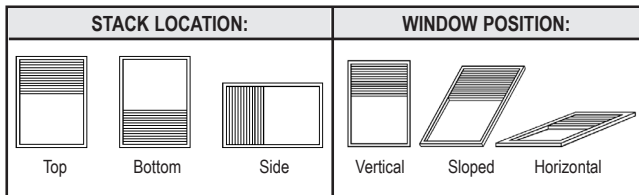

CLASSIC SKYLIGHT CONFIGURATION SPECIFICATIONS

NOTE: Use metal tape measure for all measurements. Measures to 1/8 inch.

CLASSIC SKYLIGHT

This easy to operate system holds shades in place. Perfect for skylights and other windows beyond reach.

- Hardware color: Aspen White (785)
- Manually operated with handle
- Ends of headrail, moving rail and anchor rail are enclosed by side tracks
- Features a two-cell fabric gasket attached to the headrail; eliminates light leakage when shade is closed
- 5' adjustable extension pole – extends to 10'

Note: Pleats will have a vertical orientation when side stack is ordered.

Optional Extension Pole
Extends 5' to 10'
(Part #400036-81511)