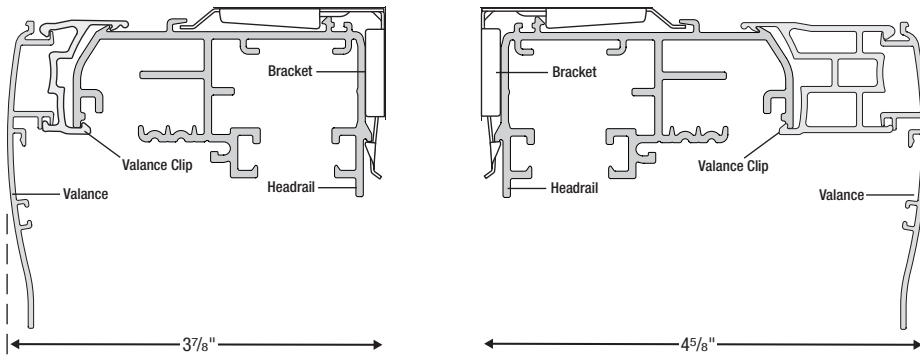

Top Rail Dimensions

VERTICAL APPLICATION – SIZE STANDARDS

	Honeycomb				2" Hybrid Pleat	2" Hybrid Pleat	1-1/4" pleat
	Sheer Fabric	3/4" Fabrics	3/4" Serene Fabric	All 3/4" Blackout Fabrics	Peaceful Allure	Semi-Opaque & Blackout	Semi-Opaque & Blackout Fabrics
Min. Width	12"	12"	12"	12"	12"	12"	12"
Max. Width Side & Center Stack	120"	168"	168"	168"	120"	120"	120"
Max. Width Split Stack	240"	336"	336"	336"	240"	240"	240"
Max. Width Two Fabric Combo	120"	168"	168"	168"			120"
Min. Height	24"	24"	24"	24"	24"	24"	24"
Max. Height	120"	120"	120"	120"	120"	120"	120"
Max Sq. ft. Side & Center Stack	100" / panel	140" / panel	120" / panel	120" / panel	100"	100"	100" / panel
Max Sq. ft. Split Stack	100" / panel	140" / panel	120" / panel	120" / panel	100" / panel	100" / panel	100" / panel
Max Sq. ft. Two Fabric Combo	100" / panel	140" / panel	120" / panel	120" / panel	N/A	N/A	100" / panel

Vertical Application not available with any 3/8", 3/8" blackout, 3/4" semi sheer, 1/2" double cell, or Dimensions

*HS4 - 3/4" Glimmer Blackout Max Sq. ft is 100 for Side Stack and Split Stack

NOTE: Stack is 6-1/2" space per side when fully opened, regardless of shade width

NOTE: The Vertical Application headrail color is Aspen White (785)

- Split stack up to 336"
- TFC not available for Hybrid Pleat
  - Hardware color follows the fabric that stacks on the left
  - CANNOT combine two different pleat sizes
  - Max width use the smaller of the two fabrics

Standard Valance Returns	
3/4" Pleat	3-1/4"
1-1/4" Pleat.	4"
Hybrid Fabric.	4-3/8"