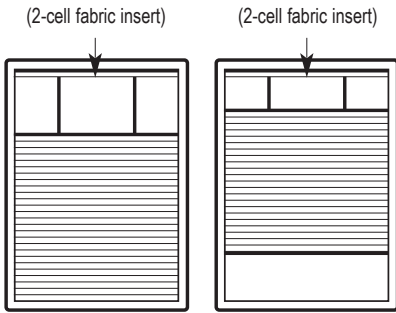

RECTANGULAR CONFIGURATION SPECIFICATIONS

NOTE: Use metal tape measure for all measurements. Measures to 1/8 inch.

STANDARD CORDLOCK – TOP-DOWN OR TOP-DOWN/BOTTOM-UP

Conveniently open shades from the top down or from both top and bottom.

Top-Down/Bottom-Up features one Break-Away tassel per cordlock.

Finished Dimensions & Mounting Requirements:

- See "Standard Rectangle" or "Cordless Lift" section.
- End mount brackets also available.

NOTE: Measurements may vary $\pm$ 1/8"

NOTES:

- The standard control positions for TD/BU are:
  RIGHT operates the center moving rail and LEFT operates the bottomrail. REVERSE CONTROLS also are available (operate opposite as described above). Specify REVERSE CONTROLS when ordering.
- Standard cord length is 40% of the height of the shade unless otherwise specified.
- On top-down/bottom-up shades a fabric insert is standard. This is an extra two-cell fabric gasket attached to the top headrail and acts as a seal to eliminate light leakage between the headrail and center rail when the shade is closed.

TOP-DOWN & TOP-DOWN/BOTTOM-UP – SIZE STANDARDS		
	Honeycomb	
	All Sheer, Semi-Sheer, and Semi-Opaque Fabrics*	All Blackout Fabrics*
Min. Width (net)*	10"	10"
Max. Width	60"	60"
Max. Width-End Mount	36"	36"
Min. Height	12"	12"
Max. Height*	96"	96"
Max. Area (sq. ft.)	50"	60"

* Cordlock not available with any 1-1/4" Pleat, 2" Hybrid Pleat, or Dimensions fabrics

Cut-outs are not available on Top-Down or Top-Down/Bottom-Up shades.