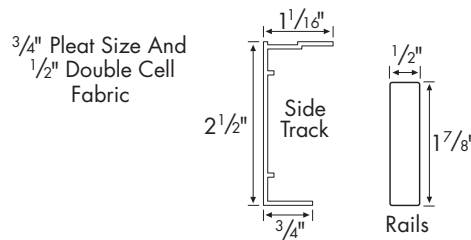

CLASSIC SKYLIGHT – SIZE STANDARDS

	Honeycomb
	All Fabrics *
Min. Width	18"
Max. Width	60"
Min. Height	6"
Max. Height	72"
Max Area (sq. ft.)	25

* Classic Skylight not available with any 2" Hybrid Pleat, or Dimensions fabrics

NOTE: Shades over 36" wide require support cords.
Rail stiffener is required when shade is over 42" wide.

CLASSIC SKYLIGHT SIDE STACK – SIZE STANDARDS

	Honeycomb
	All Fabrics *
Min. Width	6"
Max. Width	72"
Min. Height	18"
Max. Height	60"
Max Area (sq. ft.)	25

* Classic Skylight not available with 1-1/4", 2" Hybrid Pleat, or Dimensions fabrics

FINISHED DIMENSIONS

Adjustments are taken from ordered dimensions.

Inside (IB) Mount	
Headrail unit	- 3/16"
Shade height	ordered height
Fabric width	- 3/4"
Outside (OB) Mount	
Headrail unit	+ 3/4"
Shade height	ordered height
Fabric width	ordered width

NOTE: All finished dimensions include side tracks.

NOTE: Measurements may vary ± 1/8"

MOUNTING REQUIREMENTS

Use a metal tape measure for all measurements.

Inside (IB) Mounts	3/8" Single
Minimum mounting depth IB:	1"
Minimum mounting depth, flush mount:	1-11/16"
Outside (OB) Mount	3/8" Single
Minimum flat vertical surface	5/8"
Inside (IB) Mounts	3/4" Single and 1/2" Double
Minimum mounting depth IB:	1-1/4"
Minimum mounting depth, flush mount:	2-1/2"
Outside (OB) Mount	3/4" Single and 1/2" Double
Minimum flat vertical surface	1"