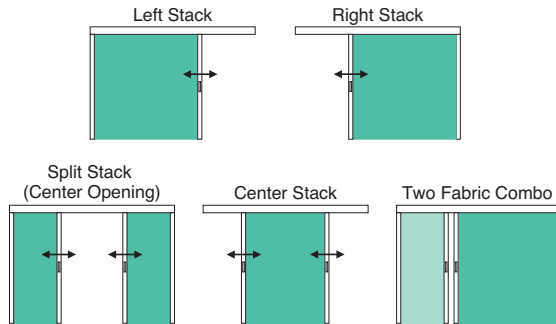

VERTICAL APPLICATION CONFIGURATION SPECIFICATIONS

NOTE: Use metal tape measure for all measurements. Measures to 1/8 inch.

VERTICAL APPLICATION

- Fits rectangular window and door openings
- Opens and closes from side to side; ideal for sliding glass doors & French doors
- Five fabric stacking options:
  1) left stack
  2) right stack
  3) split stack (center opening)
  4) center stack
  5) two fabric combo