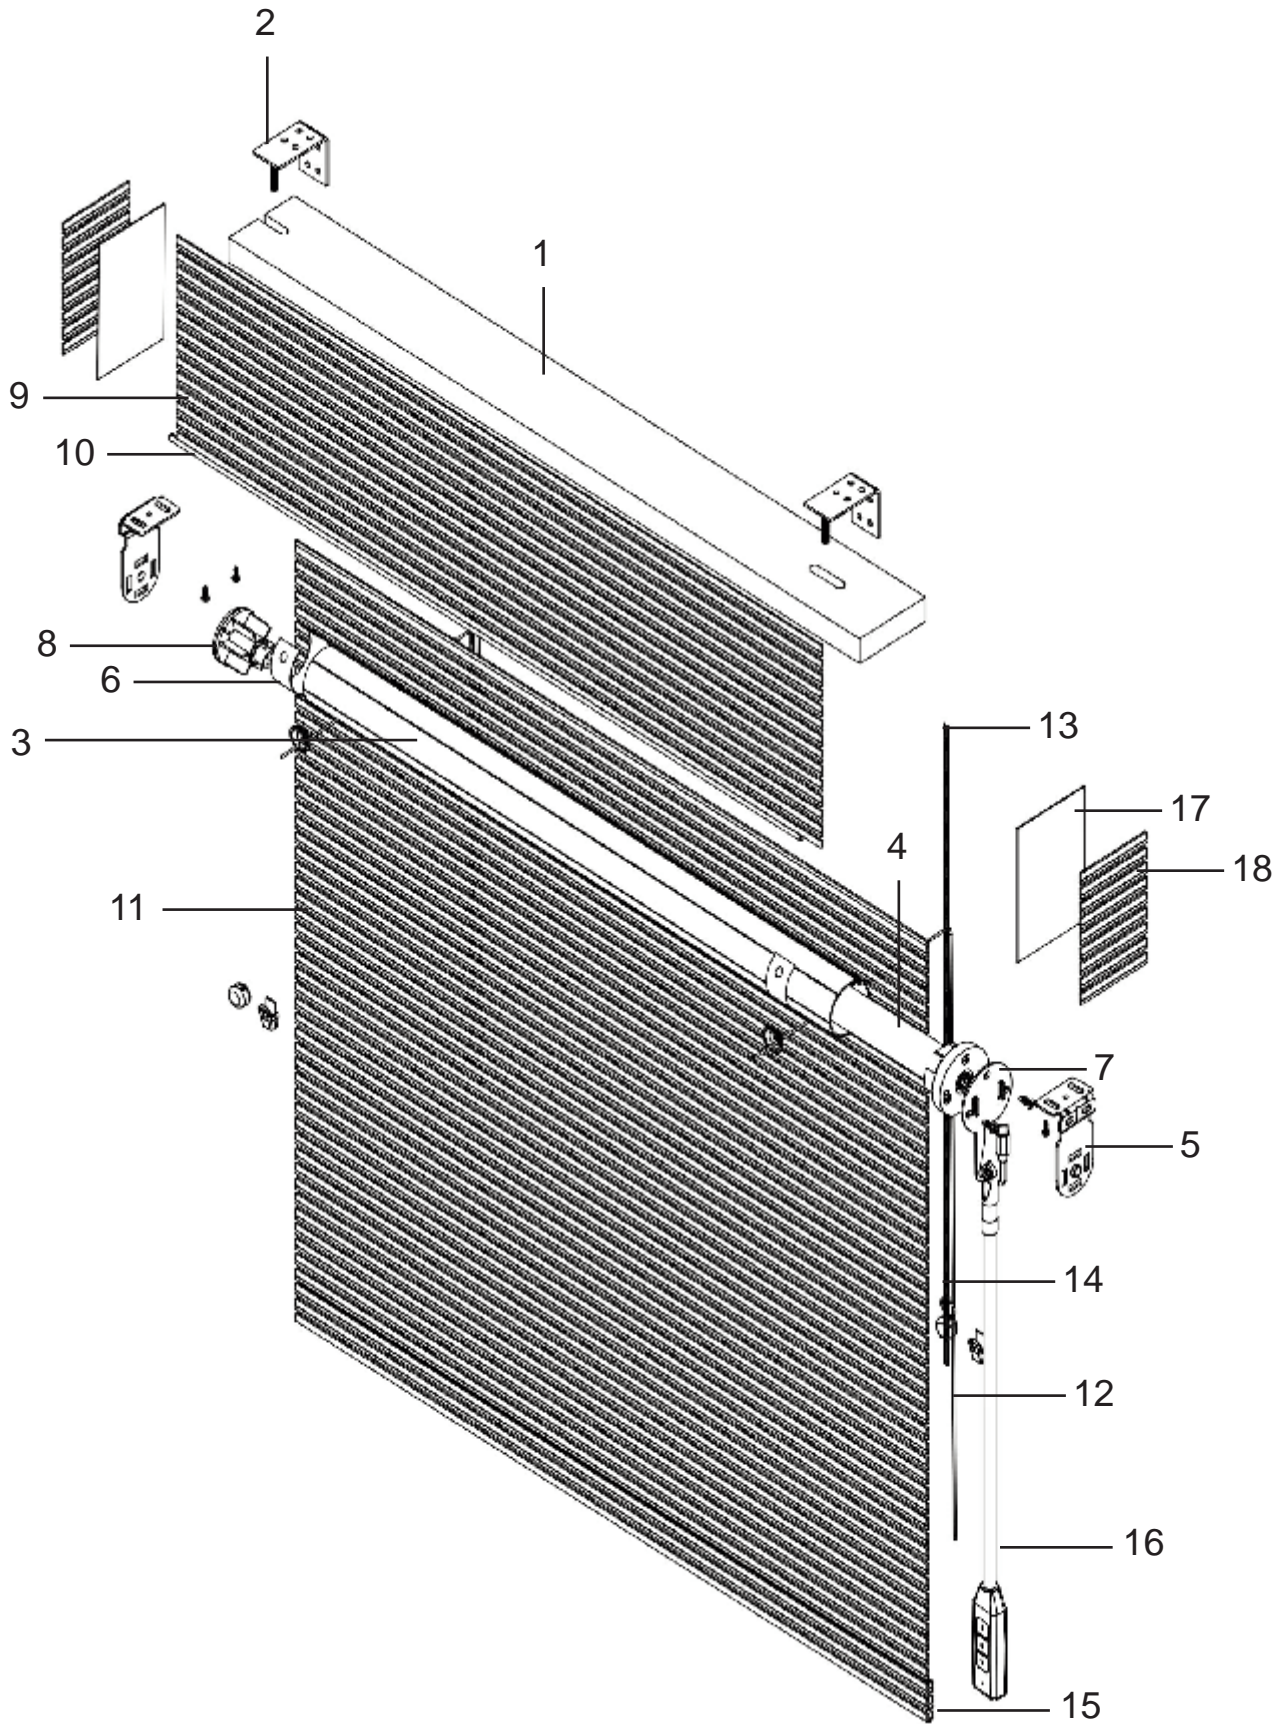

PRODUCT COMPONENTS: POWERWAND