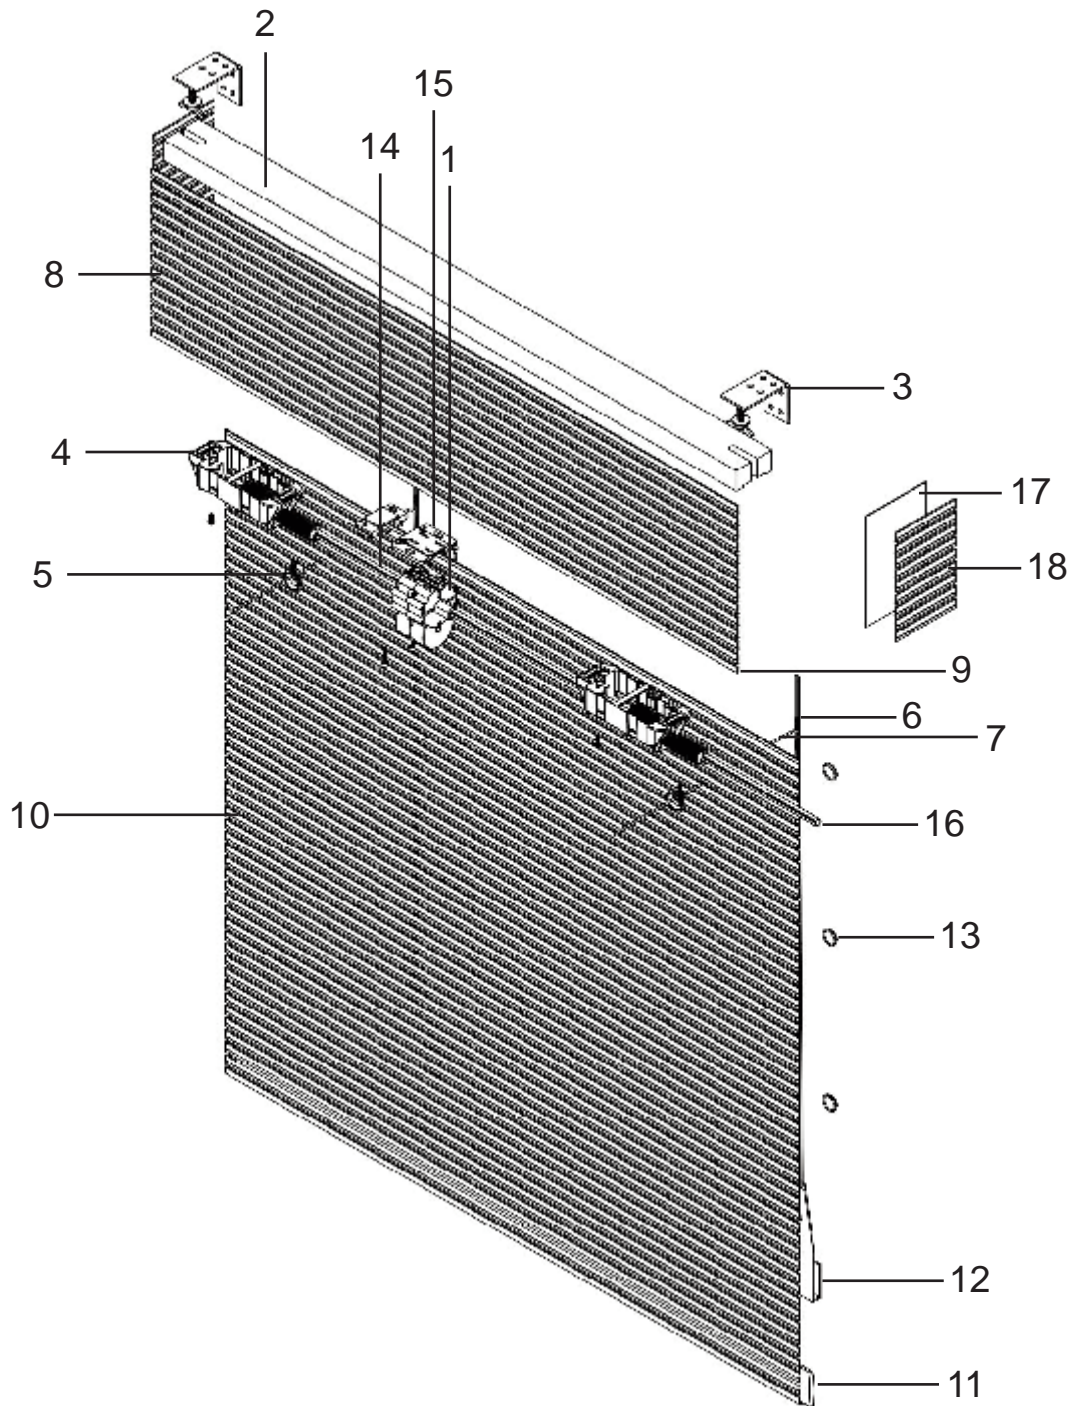

Page 4-5 Updated PCNs, updated the numbering

4/22/23 Revisions:

Page 2-3 Removed Cordlock

NATURAL WOVEN SHADES – TABLE OF CONTENTS

Product Specifications

• Product Components - Cordless Lift	2-3
• Product Components - Continuous Loop Control	4-5
• Product Components - Bliss	6-7
• Product Components - Somfy	8-9
• Product Components - PowerWand	10-11

PRODUCT COMPONENTS: CORDLESS LIFT

PRODUCT COMPONENTS: CORDLESS LIFT

1. Motor
2. Headrail
(Part #70-000-1013) Natural
(Part #70-309-1013) Chestnut
(Part #70-284-1013) Nuevo White
3. Installation Brackets
(Part #1044080) 1.75" IB 2PK, Bronze
(Part #1044092) 1.75" IB 3PK, Bronze
(Part #1044081) 1.75" OB 2PK, Bronze
(Part #1044093) 1.75" OB 3PK, Bronze
(Part #1044086) 1.75" IB 2PK, Silver
(Part #1044087) 1.75" OB 2PK, Silver
(Part #1044097) 1.75" IB 3PK, Silver
(Part #1044098) 1.75" OB 3PK, Silver
(Part #1044082) 2.5" Extension Bracket 2PK, Bronze
(Part #1044094) 2.5" Extension Bracket 3PK, Bronze
(Part #1044083) 4.5" Extension Bracket 2PK, Bronze
(Part #1045094) 4.5" Extension Bracket 3PK, Bronze
(Part #1044088) 2.5" Extension Bracket 2PK, Silver
(Part #1044099) 2.5" Extension Bracket 3PK, Silver
(Part #1044089) 4.5" Extension Bracket 2PK, Silver
(Part #1045095) 4.5" Extension Bracket 3PK, Silver
4. Cradle;spool
5. Grommet
6. Child Safety Cord
7. Cord
8. Valance
9. D-Rod
10. Fabric
11. Weight Bottom rail (Part #2361-01-000)
12. Standoff Woven Cordless Clear (Part #08-145)
13. Ring
14. Adapter;Springbox (Part #1038332)
15. Stopper;Springbox (Part #1038333)
16. D-ROD (Part #1038339)
17. Return Strip
18. Returnv