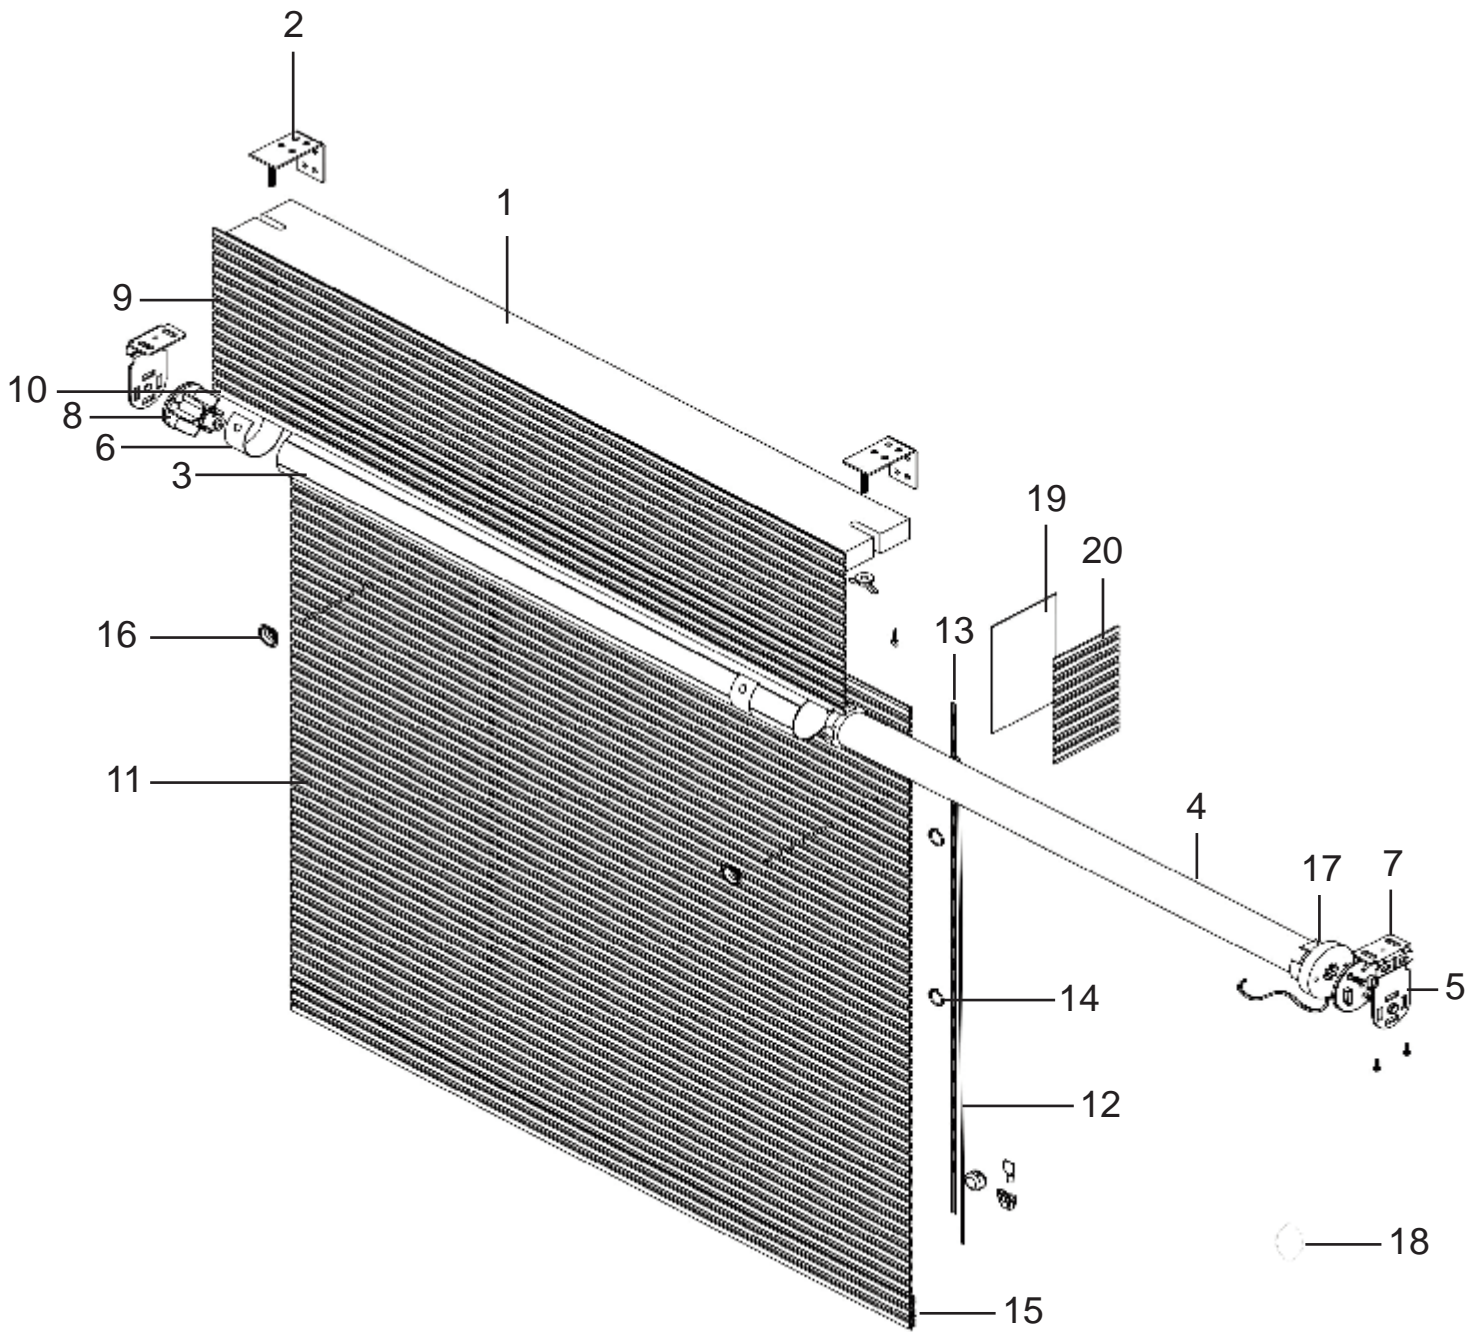

PRODUCT COMPONENTS: BLISS