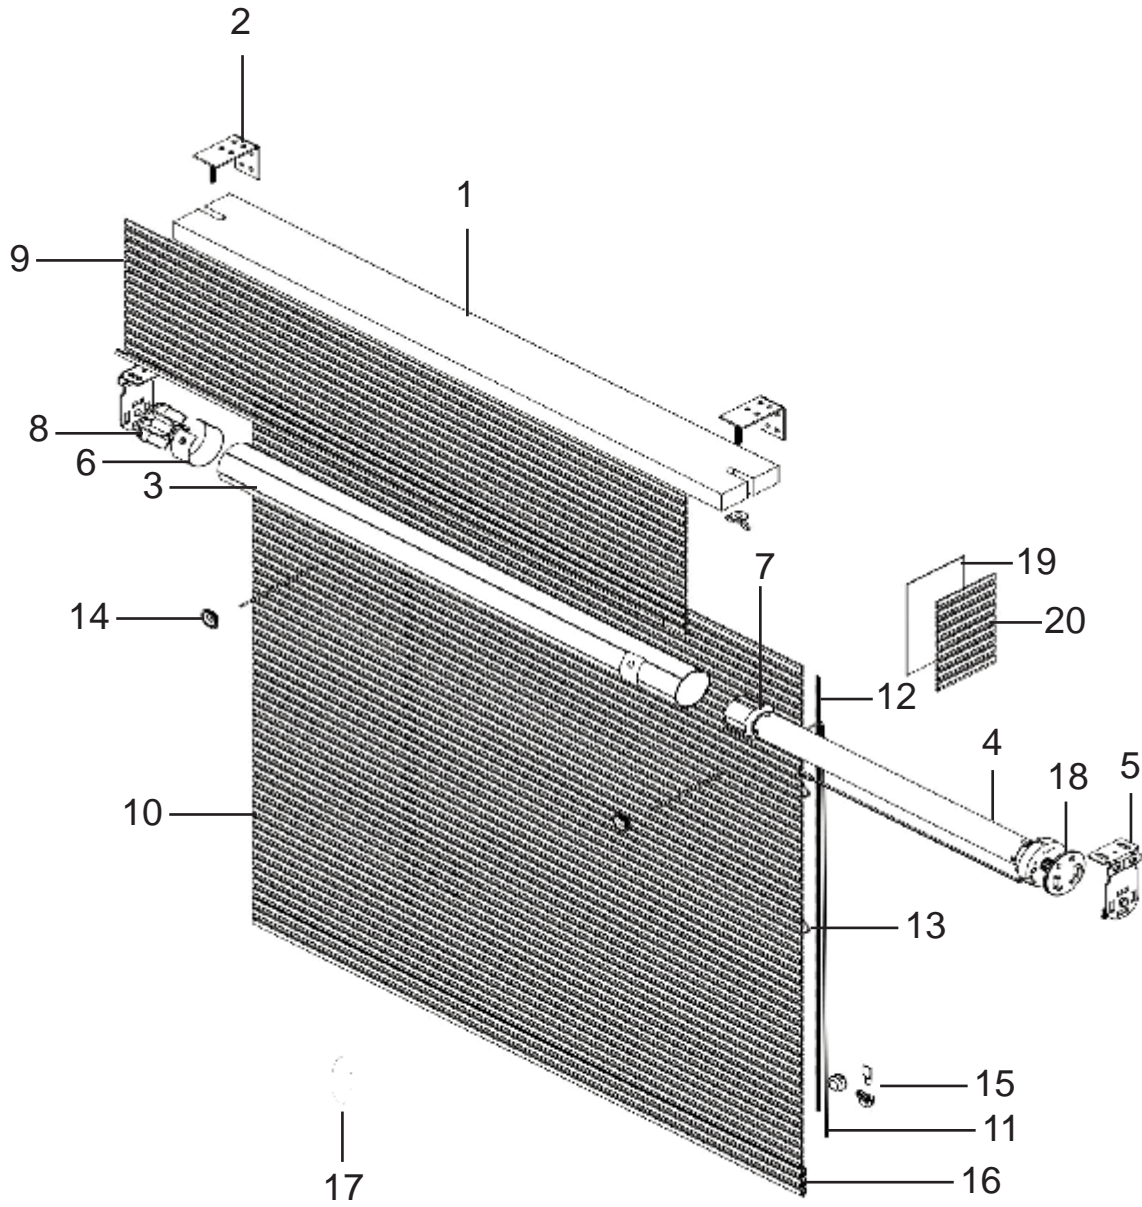

PRODUCT COMPONENTS: SOMFY