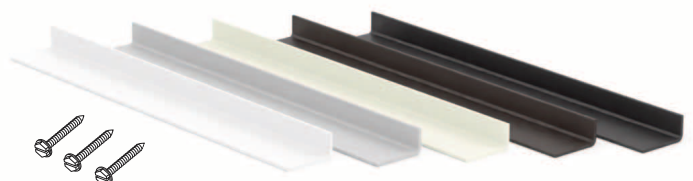

PRIVACY LIGHT BLOCK

Side & Sill Privacy Light Block

- Available in 5 colors: white, gray, vanilla, bronze or black
- High Quality PVC Light block installs in minutes
- Affordable option offers additional privacy and room darkening
- Inside Mount Only

Surcharge applies; refer to price grids section.