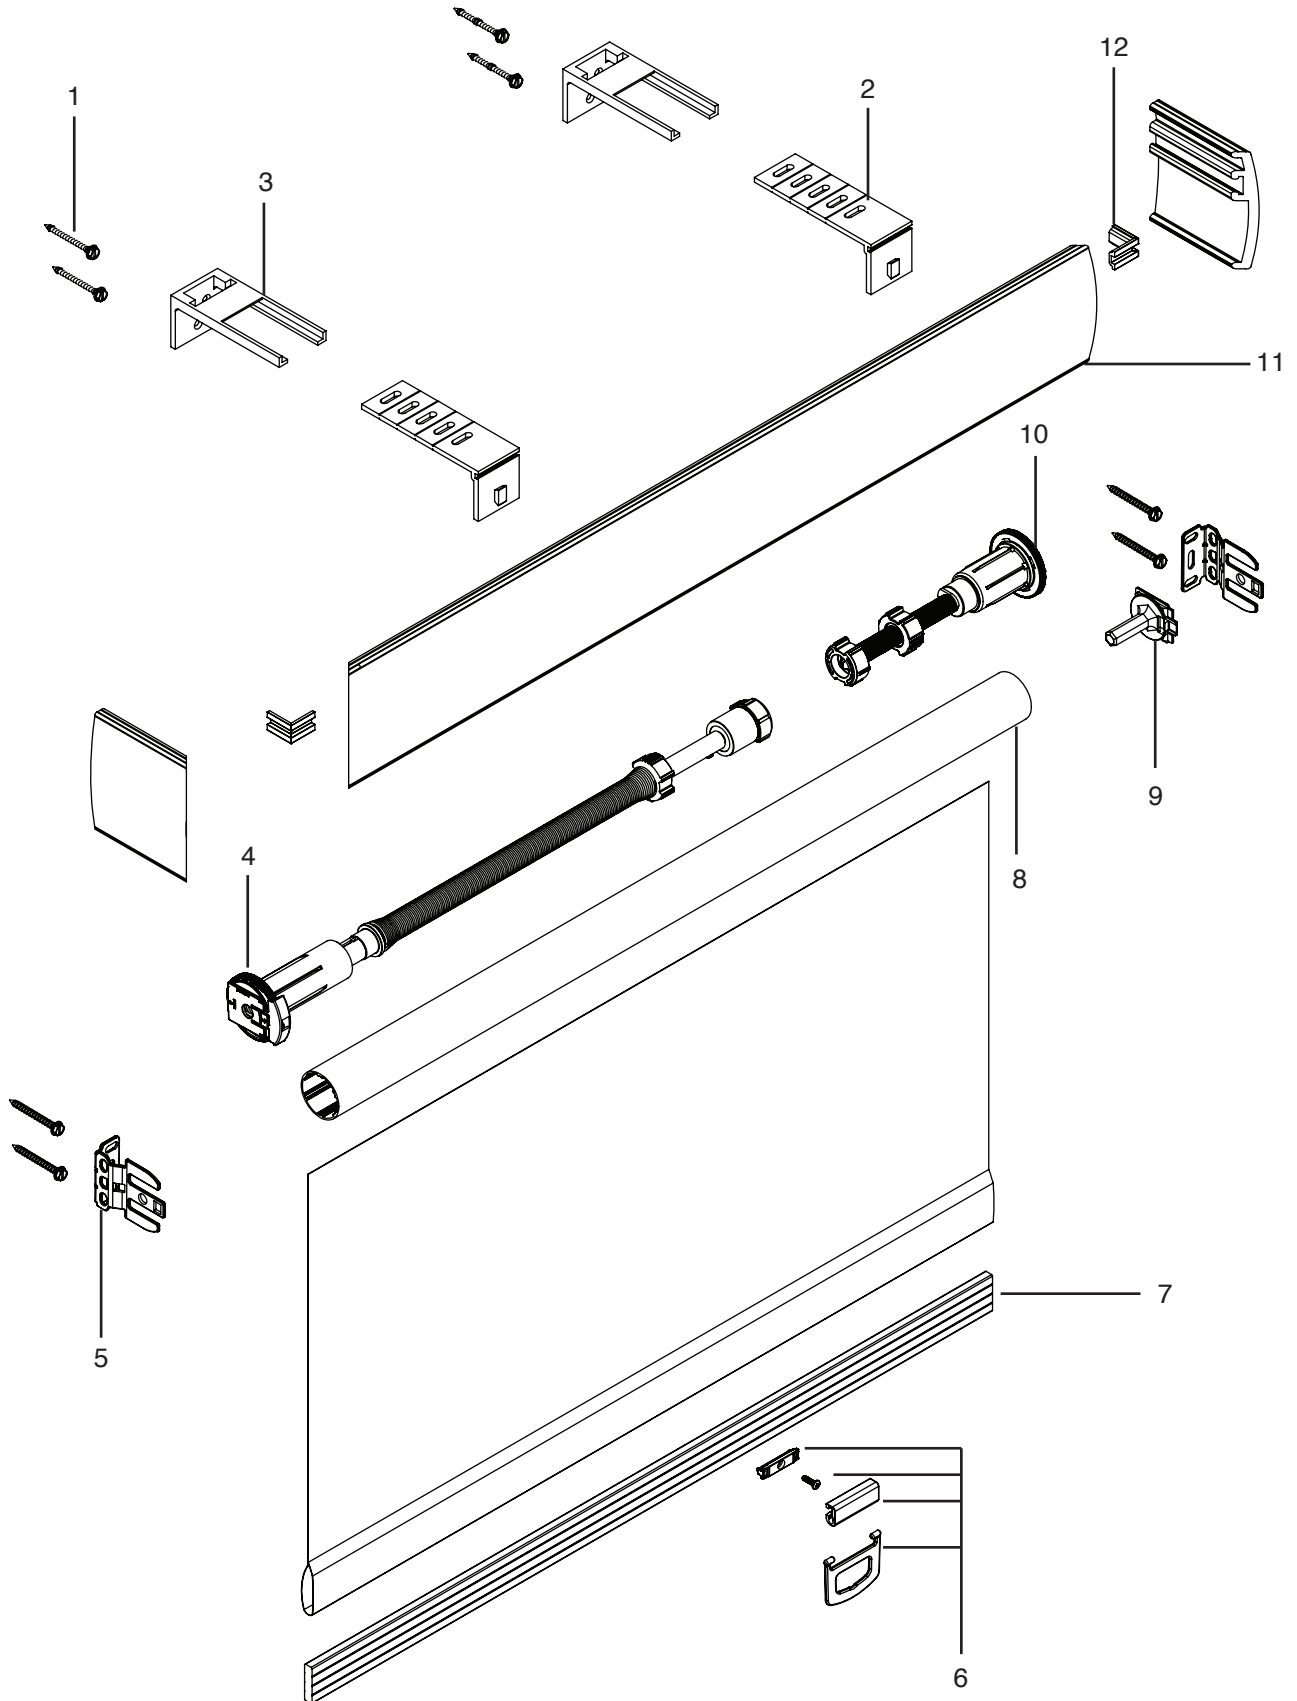

PRODUCT COMPONENTS – ROLLER BASICS CORDLESS WITH CONTOURED VALANCE