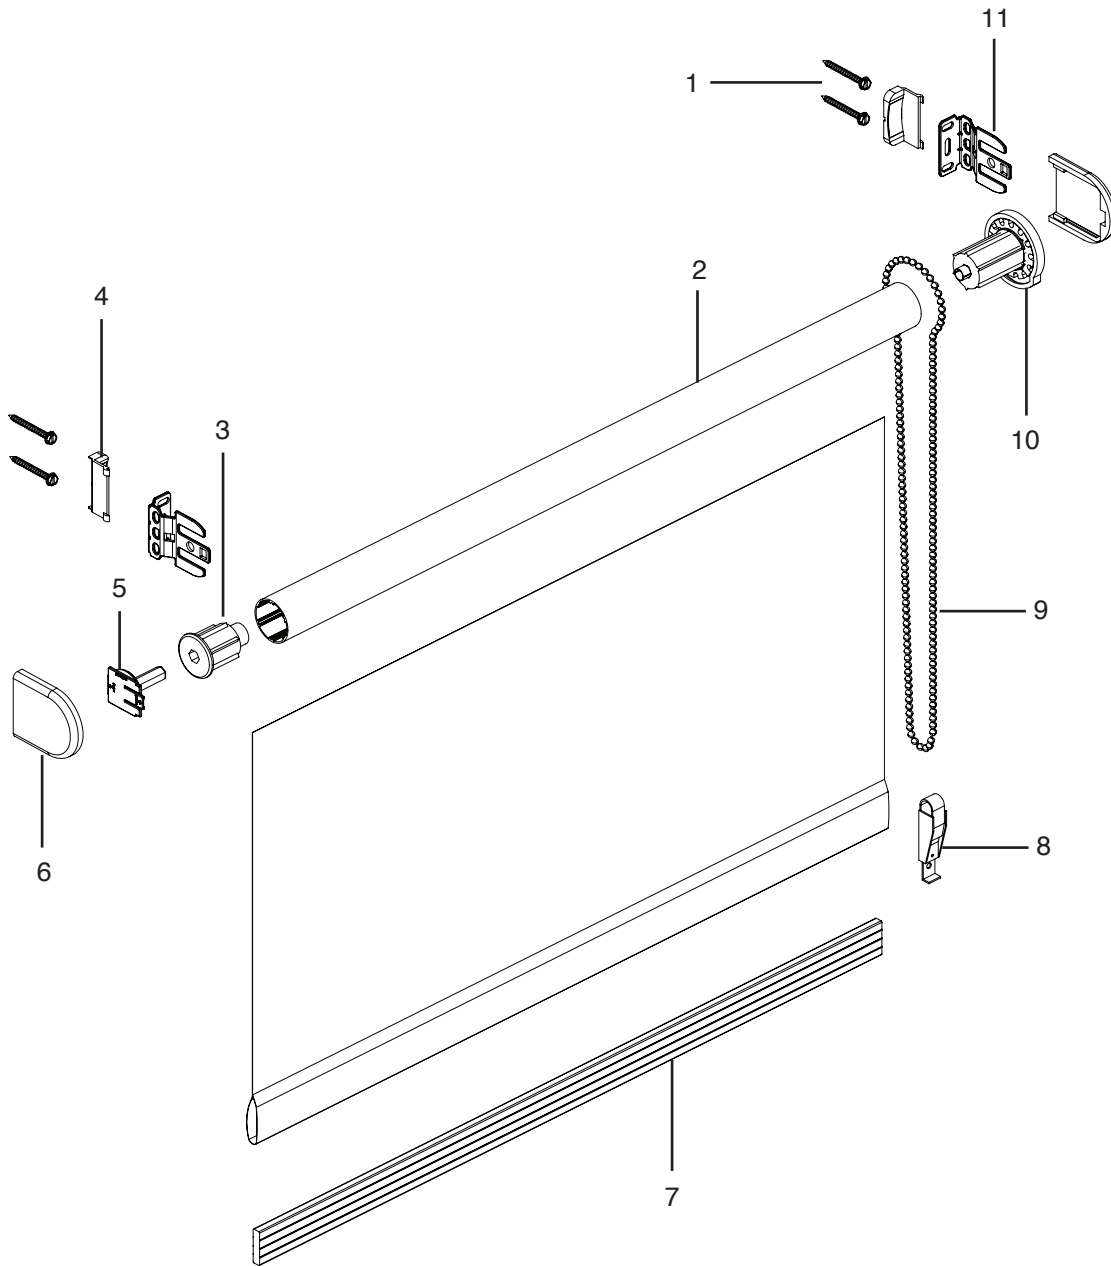

TABLE OF CONTENTS

Product Specifications

• Product Components - Roller Basics Clutch Open Roll	2-3
• Product Components - Roller Basics Cordless Open Roll	4-5
• Product Components - Roller Basics Cordless with Contoured Valance	6-7
• Product Components - Roller Basics Cordless with Deco Fascia	8-9
• Product Components - Roller Basics Motorized Open Roll	10-11

PRODUCT COMPONENTS – ROLLER BASICS CLUTCH

PRODUCT COMPONENTS – ROLLER BASICS CLUTCH

1. Installation Screw (Part #1029174)
2. Tube
3. Clutch Small Black (Part #1029119)
Clutch Small Gray (Part #1029120)
Clutch Small White (Part #1029121)
Clutch Medium Black (Part #1030420)
Clutch Medium Gray (Part #1030421)
Clutch Medium White (Part #1030422)
4. Cover Screw Small Black (Part #1029125)
Cover Screw Small Gray (Part #1029126)
Cover Screw Small White (Part #1029127)
Cover Screw Medium Black (Part #1029128)
Cover Screw Medium Gray (Part #1029129)
Cover Screw Medium White (Part #1029130)
5. Clutch Bearing Pin Small Black (Part #1029161)
Clutch Bearing Pin Small Gray (Part #1029162)
Clutch Bearing Pin Small White (Part #1029163)
6. Endcap Small Gray (Part #1029099)
Endcap Small White (Part #1029100)
Endcap Medium Black (Part #1029101)
Endcap Medium Gray (Part #1029102)
Endcap Medium White (Part #1029130)
7. Bottomrail (Part #1029173)
8. Tensioner (Part #24750300000)
9. Plastic Chain Black (Part #1029115)
Plastic Chain Gray (Part #1029116)
Plastic Chain White (Part #1029117)
10. Clutch Small Black (Part #1029158)
Clutch Small Gray (Part #1029159)
Clutch Small White (Part #1029160)
Clutch Medium Black (Part #1030137)
Clutch Medium Gray (Part #1030138)
Clutch Medium White (Part #1030139)
11. Installation Bracket Medium Black (Part #1029168)
Installation Bracket Medium Gray (Part #1029169)
Installation Bracket Medium White (Part #1029170)
Installation Bracket Small Black (Part #1029165)
Installation Bracket Small Gray (Part #1029166)
Installation Bracket Small White (Part #102967)