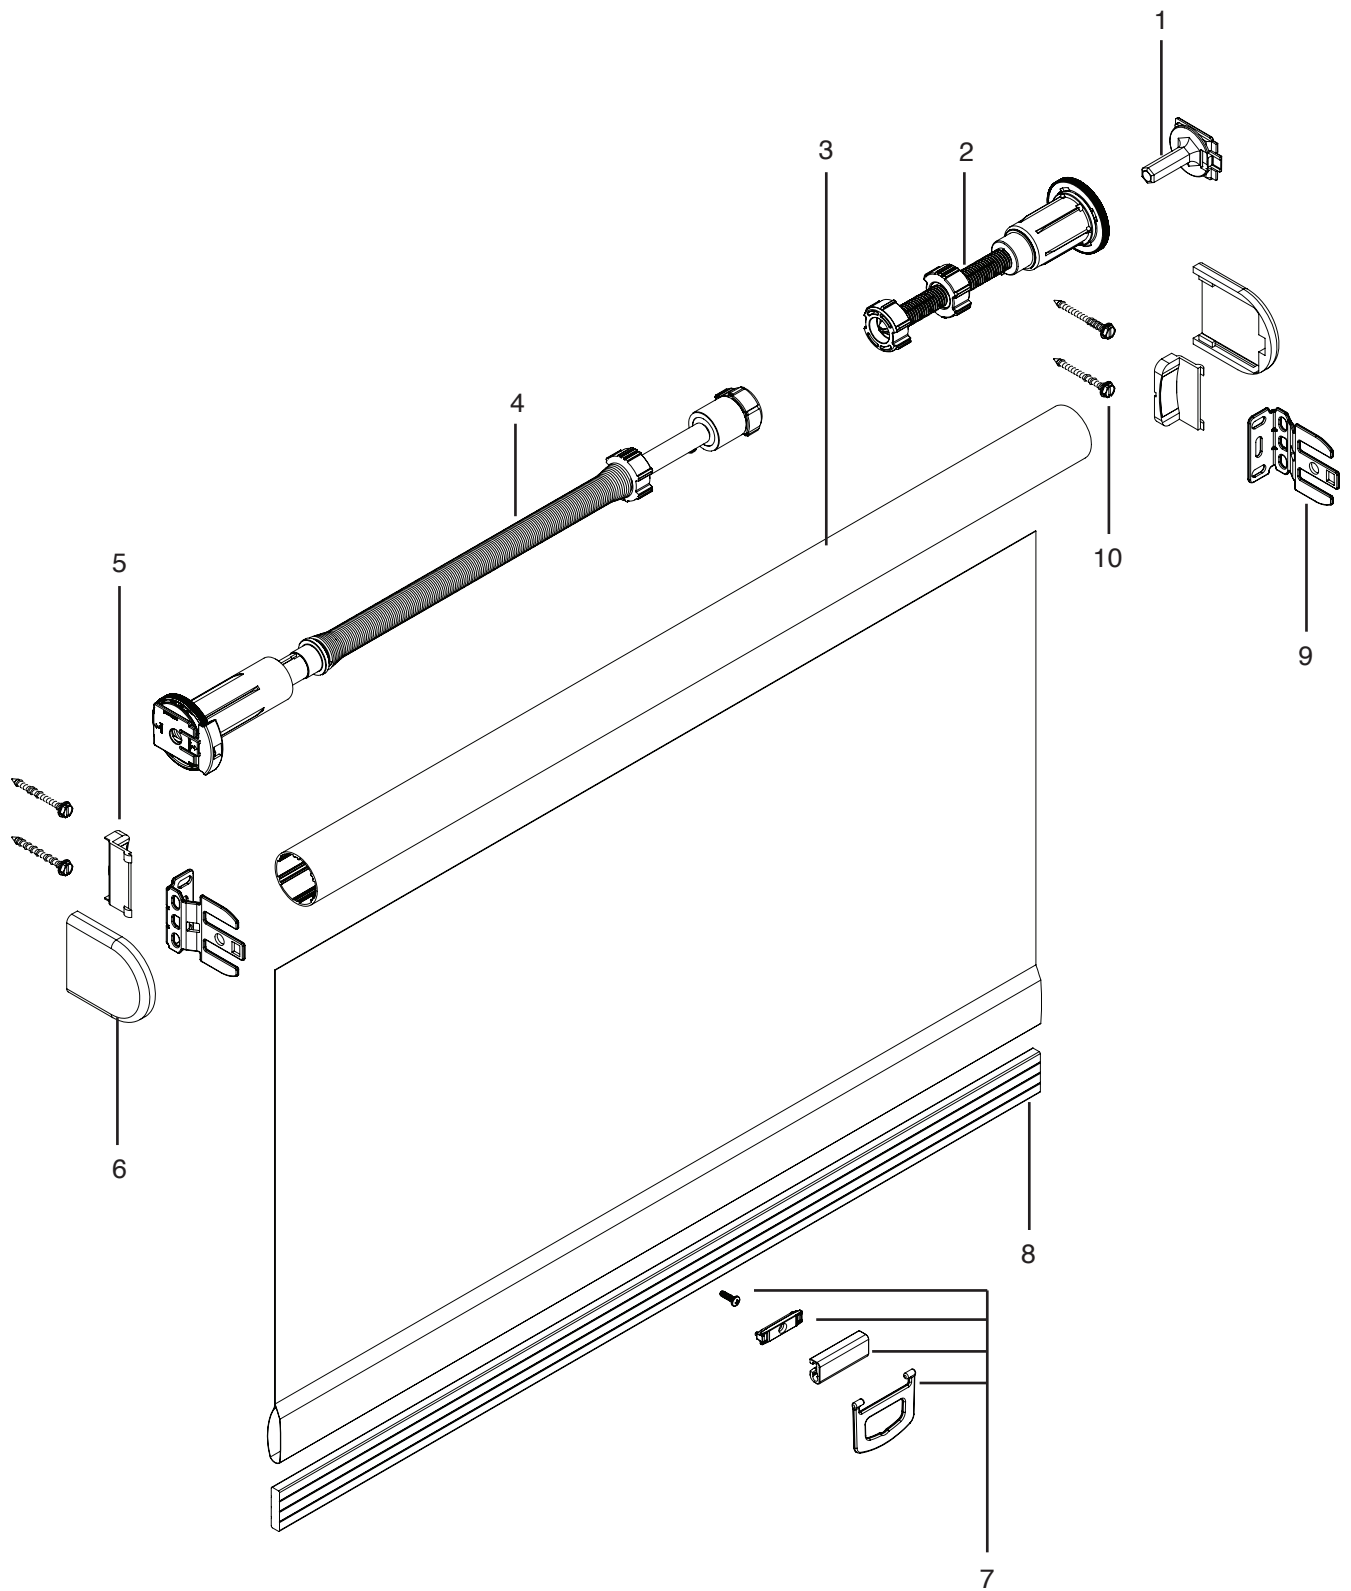

PRODUCT COMPONENTS – ROLLER BASICS CORDLESS