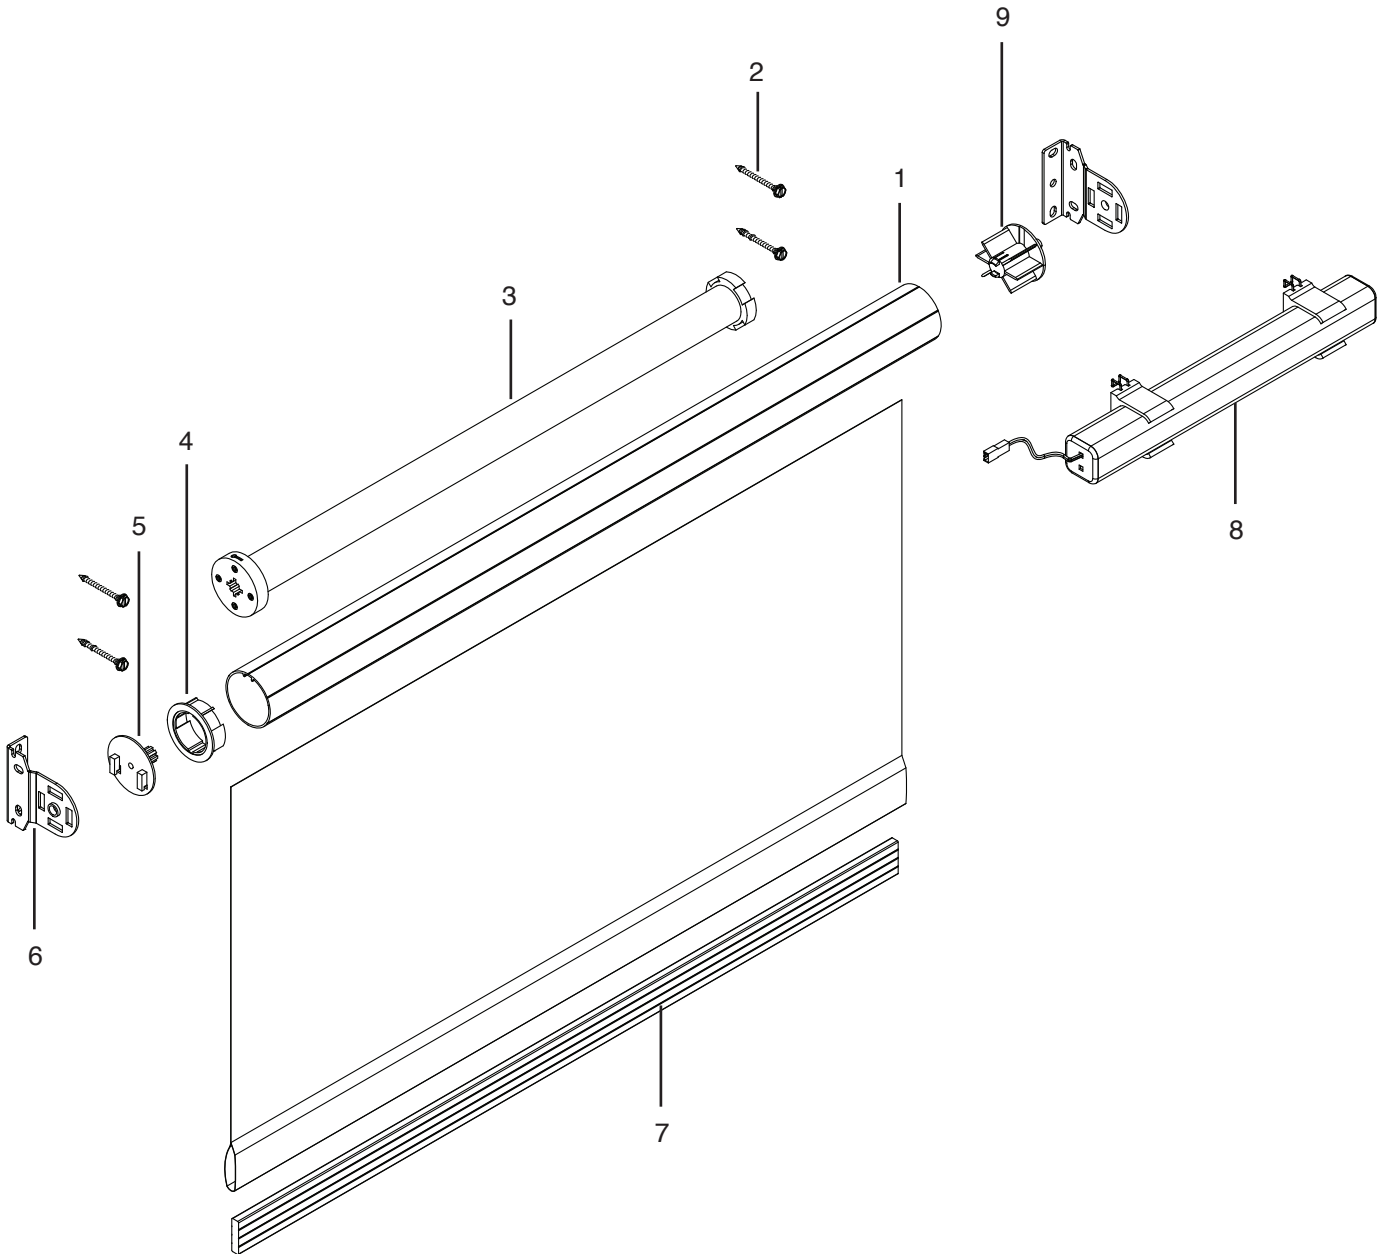

PRODUCT COMPONENTS – ROLLER BASIC CORDLESS WITH DECO FASCIA

PRODUCT COMPONENTS – ROLLER BASIC CORDLESS WITH DECO FASCIA

1. Deco Fascia T Bracket (Part# 1029171)
2. Installation Screw (Part #1029174)
3. Deco Fascia Face Mount Support Bracket (Part #1029172)
4. Deco Fascia
5. Control Spring Small (Part #1029153)
Control Spring Medium (Part #1029156)
6. Clutch Bracket Small White (Part #1029165)
Clutch Bracket Small Black (Part #1029167)
Clutch Bracket Small Gray (Part #1029166)

Clutch Bracket Medium White (Part #1029170)
Clutch Bracket Medium Black (Part #1029168)
Clutch Bracket Medium Gray (Part #1029169)
7. Handle
White (Part #1029078)
Black (Part #1029076)
Gray (Part #1029077)
8. Bottomrail (Part #1029173)
9. Tube
10. Spring; Small 2.6lbs (Part #1029154)
Spring; Small 6lbs (Part #1029155)
Spring; Small 8.3lbs (Part #1029157)
11. Stop; Spring; Small (Part #1029091)
Stop; Spring; Medium (Part #1029092)
12. Deco Fascia Return Connector White (Part #1029109)
Deco Fascia Return Connector Black (Part #1029106)
Deco Fascia Return Connector Anodized (Part #1029105)
Deco Fascia Return Connector Bronze (Part #1029107)
Deco Fascia Return Connector Vanilla (Part #1029108)

PRODUCT COMPONENTS – ROLLER BASIC BLISS OPEN ROLL

PRODUCT COMPONENTS – ROLLER BASIC BLISS OPEN ROLL

1. Tube
2. Installation Screw (Part #1029174)
3. Motor
4. Crown and Drive (Part #62303000)
5. Motor Adapter (Part #62312C00)
6. 1.5in Universal Bracket White (Part #SLB660W)
1.5in Universal Bracket Black (Part #SLB660BK)
7. Bottomrail (Part #1029173)
8. Battery Pack (Part #62203300)
9. End Plug 1 1/2in White (Part #SLPEV53W)
End Plug 1 1/2in Black (Part #SLPEV53BK)