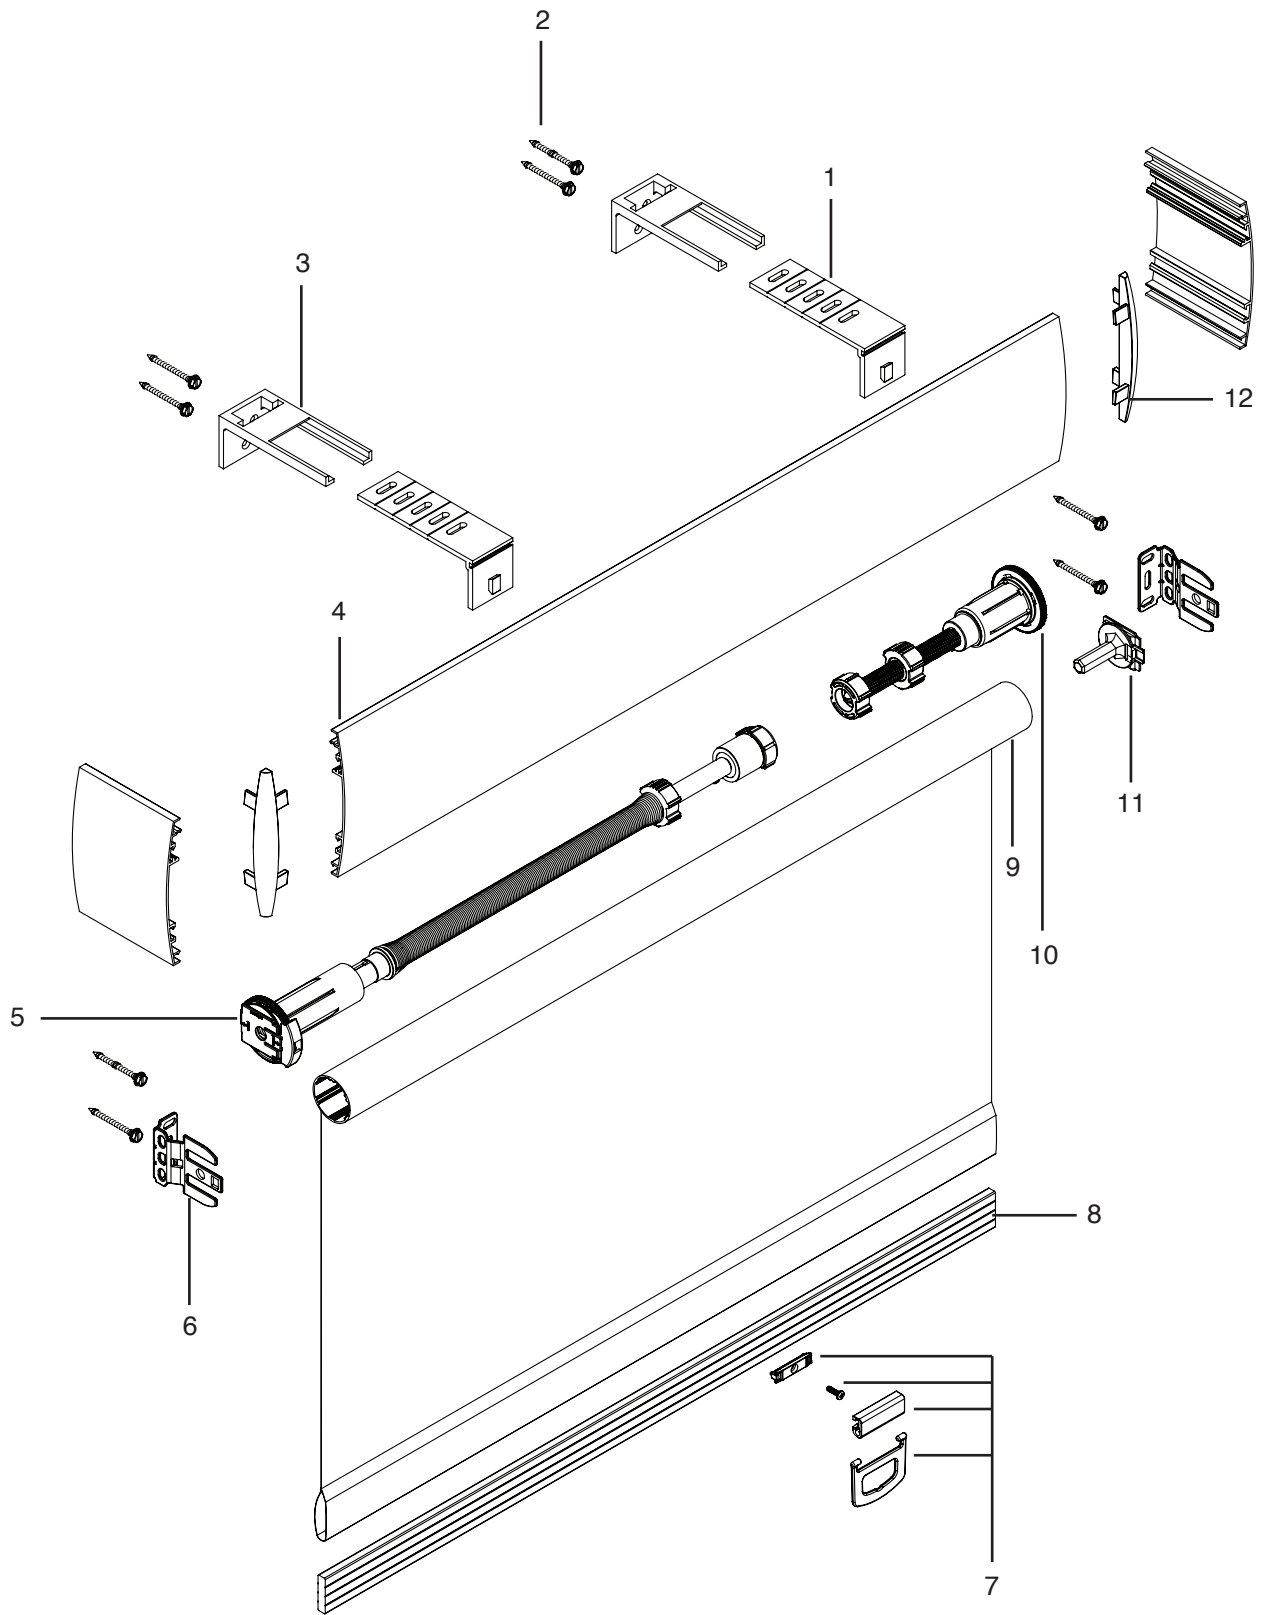

PRODUCT COMPONENTS – ROLLER BASIC CORDLESS WITH DECO FASCIA