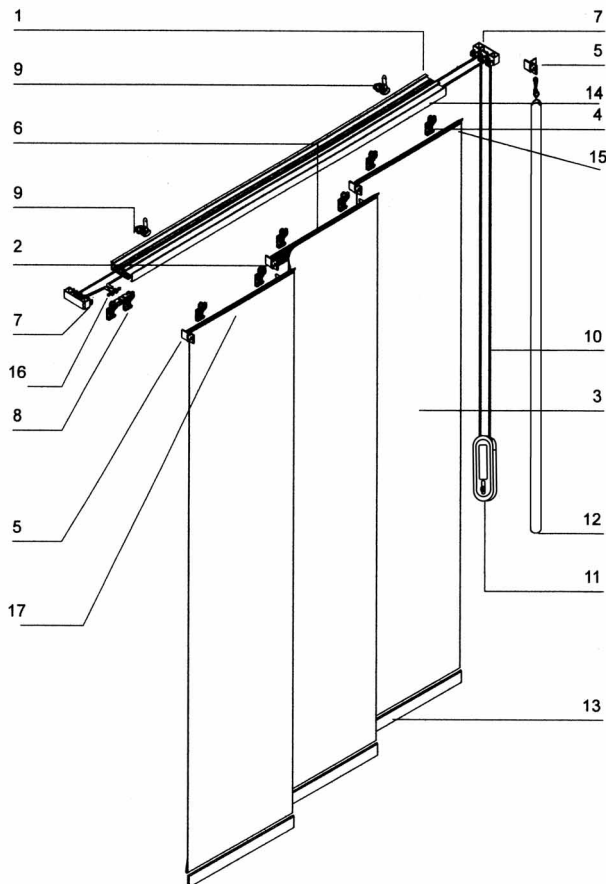

Panel Size / Stacking Width

- **12" Minimum Panel Width** (includes 3" for overlap).
- **12" Minimum Panel Height**.
- **46" Maximum Panel Width** (includes 3" for overlap).
- **144" Maximum Panel Height**.
- individual panel size varies depending on overall shade width & panel configuration.

NOTE: The smaller the panel width, the narrower the stacking space

To calculate stacking width; overall width + (number of overlaps x 3) then divide by number of panels

Example # 1 – 3 panel 112" W + 6 (2 overlaps x 3 = 6) = 118 divide by 3 panels = 39-3/8" stacking / panel width

Example # 2 – 4 panel 112" W + 9 (3 overlaps x 3 = 9) = 121 divide by 4 panels = 30-1/4" stacking / panel width