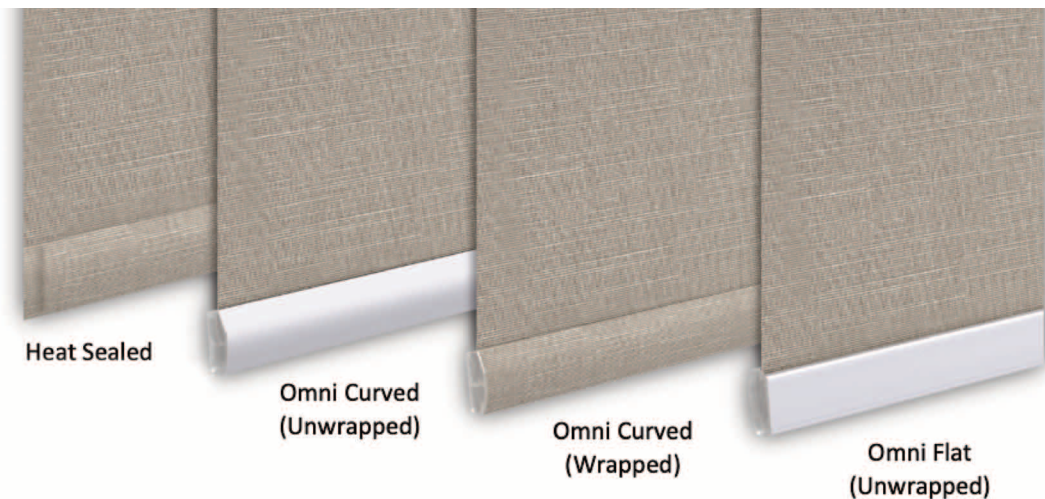

Bottom Rail Options

Heat Sealed Aluminum (~1-1/4")

Standard Bottom Rail on all patterns except:

- Cordis
- Poplar Blackout
- Ripoli
- Uptown Room Darkening
- Hayworth
- Rhone
- Uptown

Omni Bottom Rail (~ 1-1/8")

Available in configurations below and in colors of white, vanilla, bronze, black and silver.

- Omni Curved Unwrapped
- Omni Flat Unwrapped
- Omni Curved Wrapped (only front face of rail is wrapped)