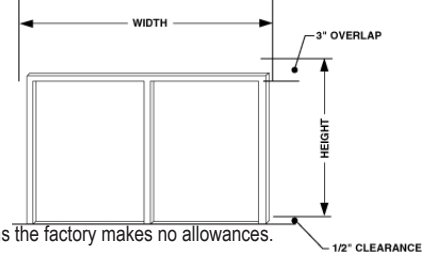

PANEL TRACK HOW TO MEASURE

**Note: Projection of window handles / cranks could interfere with panel track panels.
Refer to "mounting depth requirements" above for projection clearance**

Inside Mount (IB) Installation - Window

To find width: Measure the opening across the top where the headrail is to be installed from inside of jamb on left to inside of jamb on right. **Round the measurement down to the nearest 1/8". Refer to mounting depth requirements.**

To find height: Measure from the inside top of the opening on the left, at the center, and on the right to the sill; **round the measurement down to the nearest 1/8" and note the smallest dimension. Do not make any allowances: the factory will make all adjustments so the headrail will fit the opening properly and the panels will clear the sill by 1/2".**

Outside Mount (OB) Installation - Patio Door / Room Divider

To find width: Measure the width of the area to be covered at the place where the headrail will be installed to the nearest 1/8". Blind should overlap opening at least 4" on each side.

To find height: Measure the height of the area to be covered and **round down to the nearest 1/8"**. Blind should extend **at least 3" above opening or window moulding**. For ceiling-to-floor installations, deduct 1/2" for proper clearance.

Specifying OM measurement means the factory makes no allowances.

Outside Mount (OB) Installation - Window

To find width: Measure the width of the area to be covered at the place where the headrail will be installed to the nearest 1/8". Blind should overlap opening at least 4" on each side to ensure privacy. To calculate stack dimensions, refer to page 7.

To find height: Measure the height of the area to be covered and **round down to the nearest 1/8"**. Blind should extend **at least 3" above and 3" below opening or window moulding**.