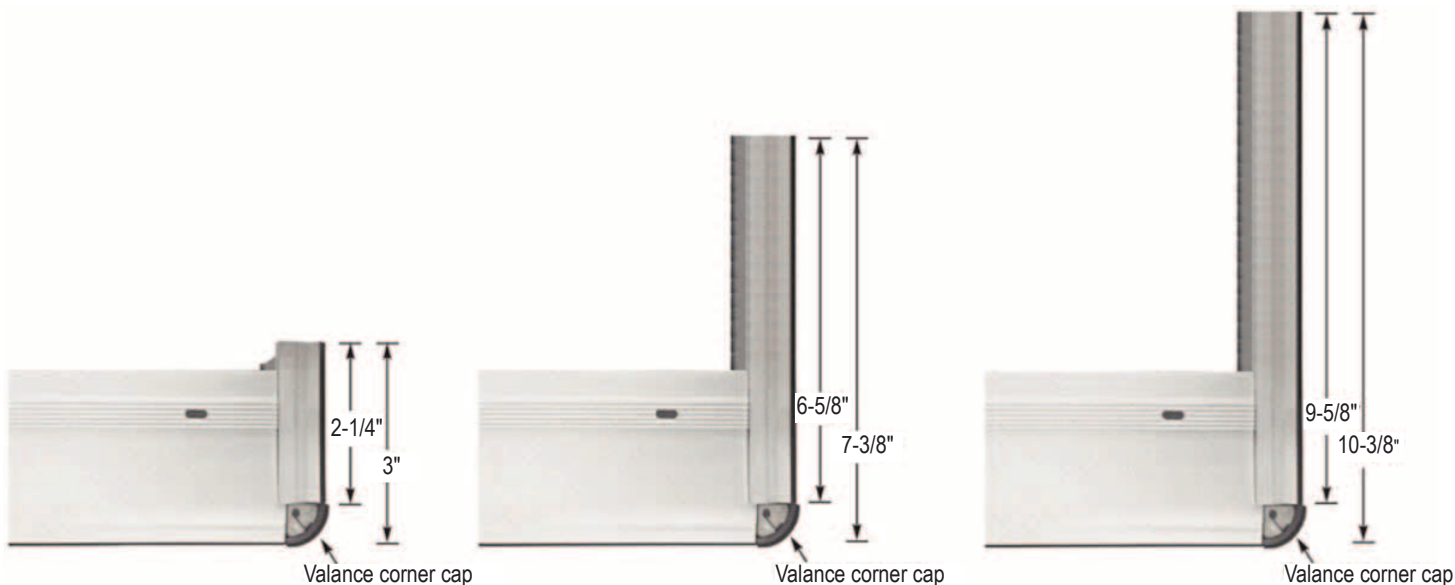

DELUXE VALANCE

- Available with Panel Track or as a stand alone cornice.
- Refer to Collection Information Section for available pattern.
- Has clear edge groovers to hold the coordinating fabric in place.
- Standard height 3-5/8"
- Direction of fabric insert follows shade installed below.
- If valance is wider than material width, and shade below is not railroaded; valance fabric insert will be made with a center seamed like image shown below.

- Default return length:
  - Inside Mount: No returns
  - Outside Mount: 6-5/8" (overall 7-3/8")
- Return Length Override:
  - Minimum return length 1-1/2" (overall 3")
  - Maximum return length 9-5/8" (overall 10-3/8")
  - Has to order in 1/2" increments

Note: When ordering returns, valance corner cap adds 3/4" to the valance return depth.