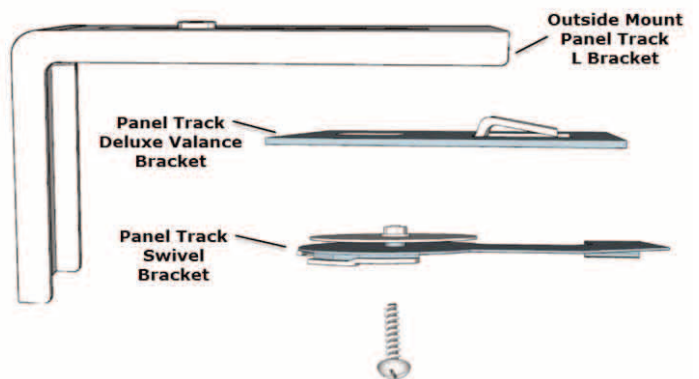

Deluxe Valance Brackets

Outside Mount
(Optional for inside mount with returns)
(Part # 25-125)

Inside Mount

Outside Mount

PANEL TRACK HOW TO MEASURE

**Note: Projection of window handles / cranks could interfere with panel track panels.
Refer to "mounting depth requirements" above for projection clearance**