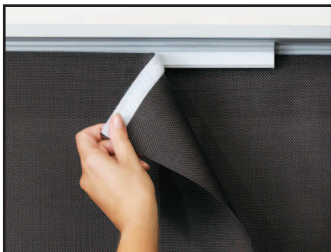

OPTIONS & FEATURES

Panel Attachment

- Heavy-duty Velcro sewn to backside of material.
- Provides easy panel installation & removal to carrier glides.