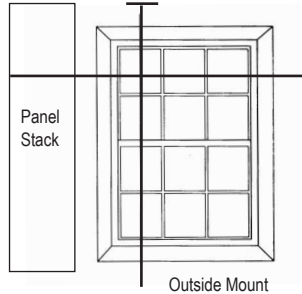

Outside Mount

Special Measuring & Installation Considerations

Caution: Panel Tracks installed on windows near wall or baseboard heaters must clear the heaters by 12" above and 6" to the side.

Stretching of panel materials is probable with Textured materials:

IB Mount - we do not recommend IB mount due to probable stretching

OB Mount - extra adjustment recommended for placement of mounting brackets allowing panel clearance above the floor to anticipate panel material stretching:

- material can stretch up to 1" length

WARNING/ADVERTENCIA	
5.1.3	Rev. 5/18 Print 5/18 Window Blind Cord Can STRANGLE Your Child. To prevent strangulation, purchase cordless products or products with inaccessible cords. La cuerda de la persiana puede ESTRANGULAR a su niño. Para evitar el estrangulamiento, compre alternativas cuerda o productos con cuerdas inaccesibles.