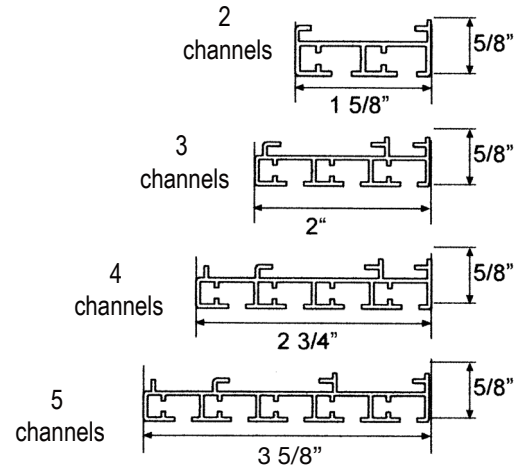

PRODUCT SPECIFICATIONS

How To Order

Controls

- Must specify control type with order – cord, wand, free floating.
- Cord control length is 10" less than ordered length.
- Wand draw is available; Wood wand size: 36".
- Some configurations require dual wands. Lead panel on each side will come with a wand.

Panel Stack Configurations

- Specify panel configuration from choices below.
- Approximately 3" material overlap when panels in fully closed position.
- Each stacking side will have 1 fixed panel.
- Optional “**free floating**” panels available. (surcharge applies)
- Free floating panels available on one-way up to 5 panels only.

Split stack configurations available.

Each panel comes with wand.

Panels not interconnected with each other; each panel hand operated independently and can be positioned any place along the track.

Number of Panels	(Overall Width)	Stack Position / Configurations (“Room View” - Each stacked side will have 1 fixed panel)		
		Single Stack Left Stack	Single Stack Right Stack	Split Stack Note: Comes with Dual Wand (if ordered with wand control)
2 Panels (1 overlap)	21" - 89"	2L – two panels stack left (2 channel track) 	2R – two panels stack right (2 channel track) 	NA
3 Panels (2 overlaps)	30" - 132"	3L – three panels stack left (3 channel track) 	3R – three panels stack right (3 channel track) 	NA
4 Panels (2 or 3 overlaps depending on number of stacks)	39" - 175"	4L – four panels stack left (4 channel track) 	4R – four panels stack right (4 channel track) 	2L2R – two panels stack left, two panels stack right (2 channel track)
5 Panels (4 overlaps)	48" - 218"	5L – five panels stack left (5 channel track) 	5R – five panels stack right (5 channel track) 	NA
6 Panels (5 overlaps)	57" - 261"	NA	NA	NA
8 Panels (7 overlaps)	75" - 261"	NA	NA	NA

* Note: All fabrics are included under these configurations except 3% Sheerweave 5000