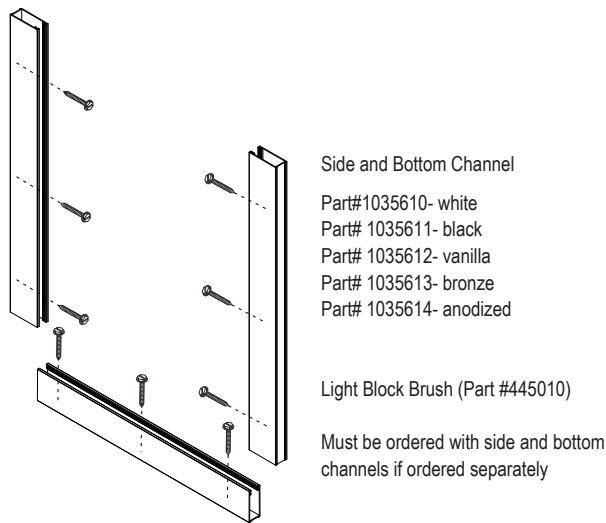

TOP TREATMENT – SIDE & BOTTOM CHANNELS

Side and Bottom Channels

Aluminum side and bottom channels prevent light leaks around the edges and bottom of shades. Ideal for room-darkening. Available in White, Vanilla, Bronze, Anodized and Black finishes. (Side channels feature light-blocking wool pile)

Channels - Surcharge applies. Refer to price grids.

Important Facts to Know:

- Side Channel is only available for Inside Mount
- Side Channel is only available with a Heat Sealed hem bar.
- Side Channel is not available for Dual Mount
- Side and bottom channel are not available under small cassette, fabric cornice, deluxe valance and 3" fascia
- When ordering the side channel, privacy and room darkening is improved. However, side channels have no impact on areas near the top treatment, which may exhibit a halo effect.
- Deductions (per side channel)
  - -Bottom channel is always = Order width minus .5" minus mount deduction
  - -Fabric deduction for R-series: Head-rail width minus 2.75"
  - Fabric deduction for Skyline: Head-rail width minus 2.125"
  - Fabric deduction for Spring ring & drop in: Head-rail width minus 2.6875"

Operation System	Medium Curved Cassette	Large Curved Cassette	Square Cassette	4" Fascia	Pocket	Bracket Type
Clutch	X	X	-	X	X	Skyline (Medium & Large Curved Cassette) R-Series (4" Fascia & Pocket)
Touchlift	-	-	-	-	-	
Agile	-	-	-	-	-	
PowerWand 1.0 Li-Ion	-	-	-	-	-	
Powerwand 2.0 Li-Ion	-	-	-	-	-	
Bliss™ 1.1 DC	-	-	-	-	-	Skyline
Bliss™ 1.1 Li-Ion	X	X	X	X	X	Skyline
Bliss™ 2.0 DC	-	-	-	-	-	Skyline
Bliss™ 2.0 Li-Ion	X	X	X	X	X	Skyline
Bliss™ 3.0 Li-Ion	-	X	X	X	X	Skyline
Sonnesse® 28 WireFree™ DC	-	-	-	-	-	
Sonnesse® 28 WireFree™ Li-Ion	X	X	X	X	X	Skyline
Sonnesse® ULTRA 30 WireFree™ Li-Ion	X	X	X	X	X	Skyline
Sonnesse® 40 WireFree™ RTS Li-Ion	-	X	X	X	X	Skyline
Sonnesse® 30 RTS 24v DC	-	-	-	X	X	Skyline
Sonnesse® 40 ZigBee AC	-	-	-	X	X	Spring Ring
Sonnesse® 50 RTS/ Sonnesse® ULTRA 50 AC	-	-	-	X	X	Spring Ring & Drop In
Bliss™ 10.0 AC	-	-	-	X	X	Skyline

Note:

- Side and bottom channel are not available under small cassette, fabric cornice, deluxe valance and 3" fascia
- When ordering the side channel, privacy and room darkening is improved. However, side channels have no impact on areas near the top treatment, which may exhibit a halo effect.