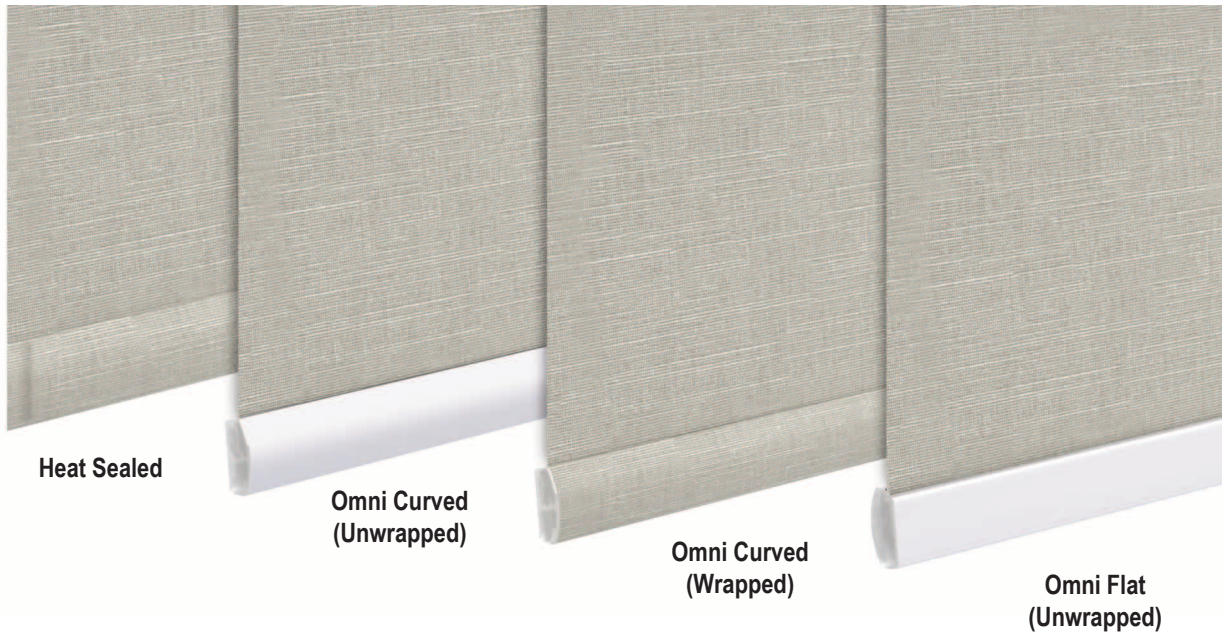

BOTTOMRAIL OPTIONS

Heat Sealed Aluminum (1-1/4")

Aluminum bar heat sealed into a hem pocket. Pocket edges are also sealed. Heat Seal Hem bar is highly recommended on bigger dimension and when shade is request to be made with railroaded material or heavier material to improve appearance of the shades; will help reduce waviness, twisting, cupping & curling.

Not available on all styles. Please refer to the Collection Information section.