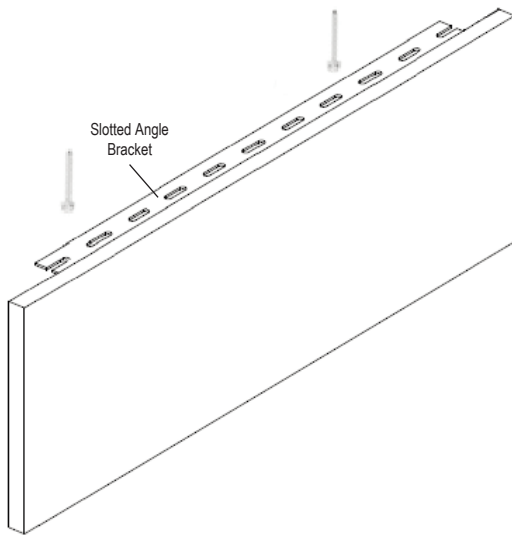

Note: Dust cover only comes with cornice 1-1/2", 4" & 6" return.

Note:

- Custom returns can extend to 6" under outside mount and net mount. 2", 2-1/2", 3", 3-1/2", 4-1/2", 5", and 5-1/2" return sizes include a unique bracket that requires trimming on site.
- The valance return length measures from the front cornice to the end of the return. See image below for reference.
- Cornice thickness is approximate 5/8"