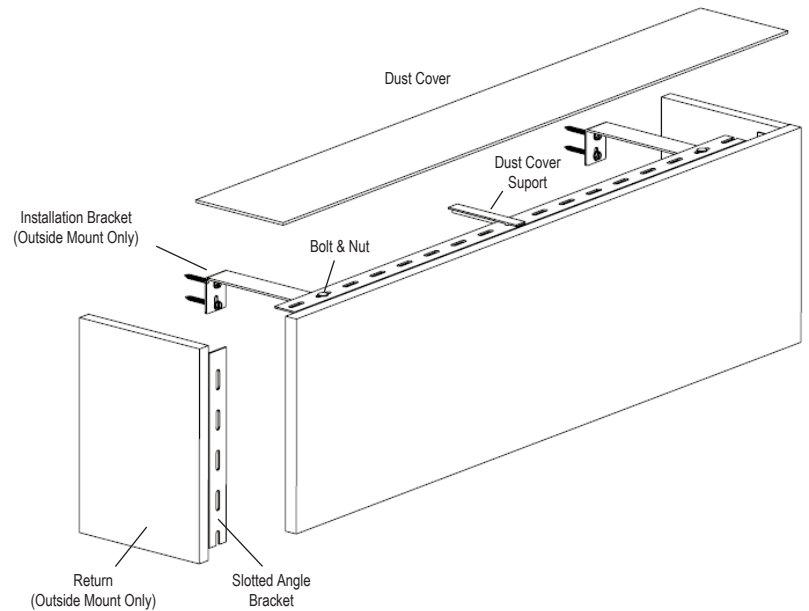

Note: Dust cover only comes with cornice 1-1/2", 4" & 6" return.

Note:

- Custom returns can extend to 6" under outside mount and net mount. 2", 2-1/2", 3", 3-1/2", 4-1/2", 5", and 5-1/2" return sizes include a unique bracket that requires trimming on site.
- The valance return length measures from the front cornice to the end of the return. See image below for reference.
- Cornice thickness is approximate 5/8"