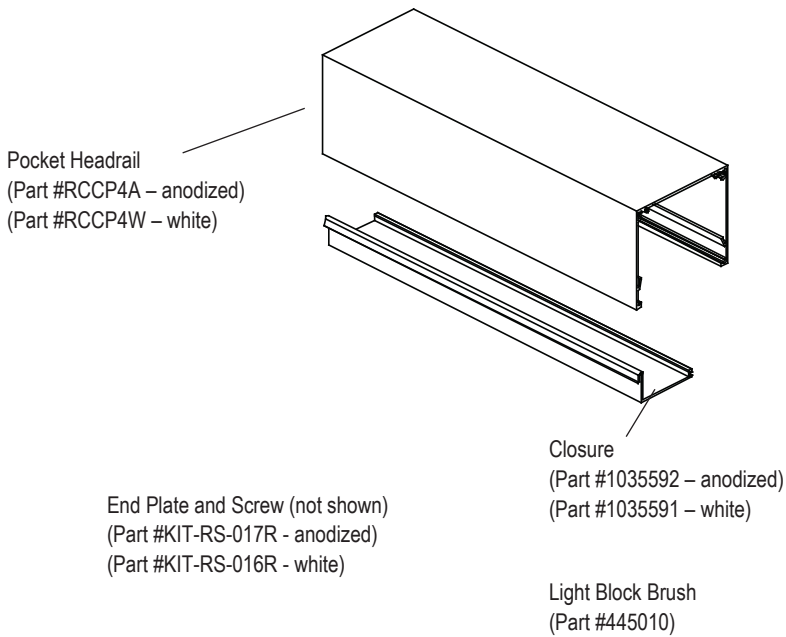

TOP TREATMENT – POCKET HEADRAIL

Pocket Headrail

The aluminum pocket headrail (4-1/8" high x 4-1/2" deep) with closure and end plates conceals and protects the shade mechanism. Available in white and anodized aluminum finishes.

- No Reverse Roll
- White color is available up to 120" and Anodized is available up to 144"
- See spec sheet for fabric and top treatment details.

Available as IB mount and Ceiling (outside) mount only. Not meant for a flat (wall) mount application.