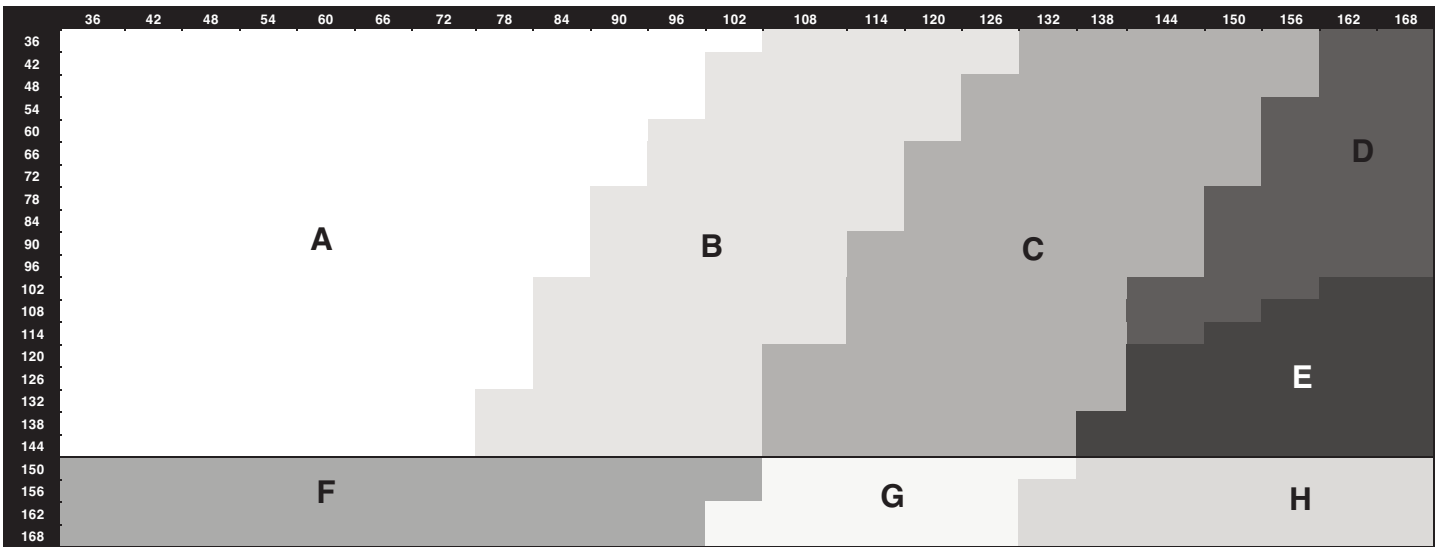

AUTOMATION TUBE & MOTOR CHARTS

Tables below provide the correlation between the motor and the tube size available under each fabric collection. For detail size specification, please refer to **Product Size Specification** section.

Motors	1-1/2" Tube	2" Tube	2-1/2" Tube	3-1/4" Tube
• Bliss™ 1.1 DC / Bliss™ 1.1 Li-Ion	Zone A	NA	NA	NA
• Bliss™ 2.0 DC / Bliss™ 2.0 Li-Ion	Zone A	Zone A & B	NA	NA
• Bliss™ 3.0 Li-Ion	NA	Zone A & B	Zone C	Zone D
• Sonesse® 28 WireFree™ DC / Li-Ion	Zone A	NA	NA	NA
• Sonesse® ULTRA 30 WireFree™ Li-Ion	Zone A	Zone A & B	NA	NA
• Sonesse® 40 WireFree™ RTS Li-Ion	NA	Zone A & B	Zone C	Zone D
• PowerWand 1.0 Li-Ion	Zone A	NA	NA	NA
• PowerWand 2.0 Li-Ion	Zone A	Zone A & B	NA	NA
• Sonesse® 30 RTS 24v DC	Zone A	Zone A & B	NA	NA
• Sonesse® 40 ZigBee AC	NA	Zone A & B	Zone C	Zone D
• Sonesse® 50 RTS / Sonesse® ULTRA 50 AC	NA	Zone A & B	Zone C	Zone D & E
• Bliss™ 10.0 AC	NA	Zone A & B	Zone C	Zone D & E

Tube & Motor Chart 7

- RS23 1% Nordic Screen Plus
- R01 1% Sheerweave 2500
- RS21 1% Sheerweave 2701
- P4901 1% Sheerweave 4901
- RS24 3% Nordic Screen Plus
- P2703 3% Sheerweave 2703**
- P4903 3% Sheerweave 4903
- P2000 5% Sheerweave 2000
- P4500 5% Sheerweave 4500
- R10 5% Sheerweave 5000
- R34 7% Sheerweave 5000
- R26 10% Sheerweave 5000
- RB4 Carrara Blackout
- R92 Flocke Blackout
- RB11 Rhone Blackout

Tube & Motor Chart 8

- RS7 1% S Screen
- RS2 3% Sheerweave 4400**
- RS15 4% S Screen
- R09 5% Sheerweave 4000