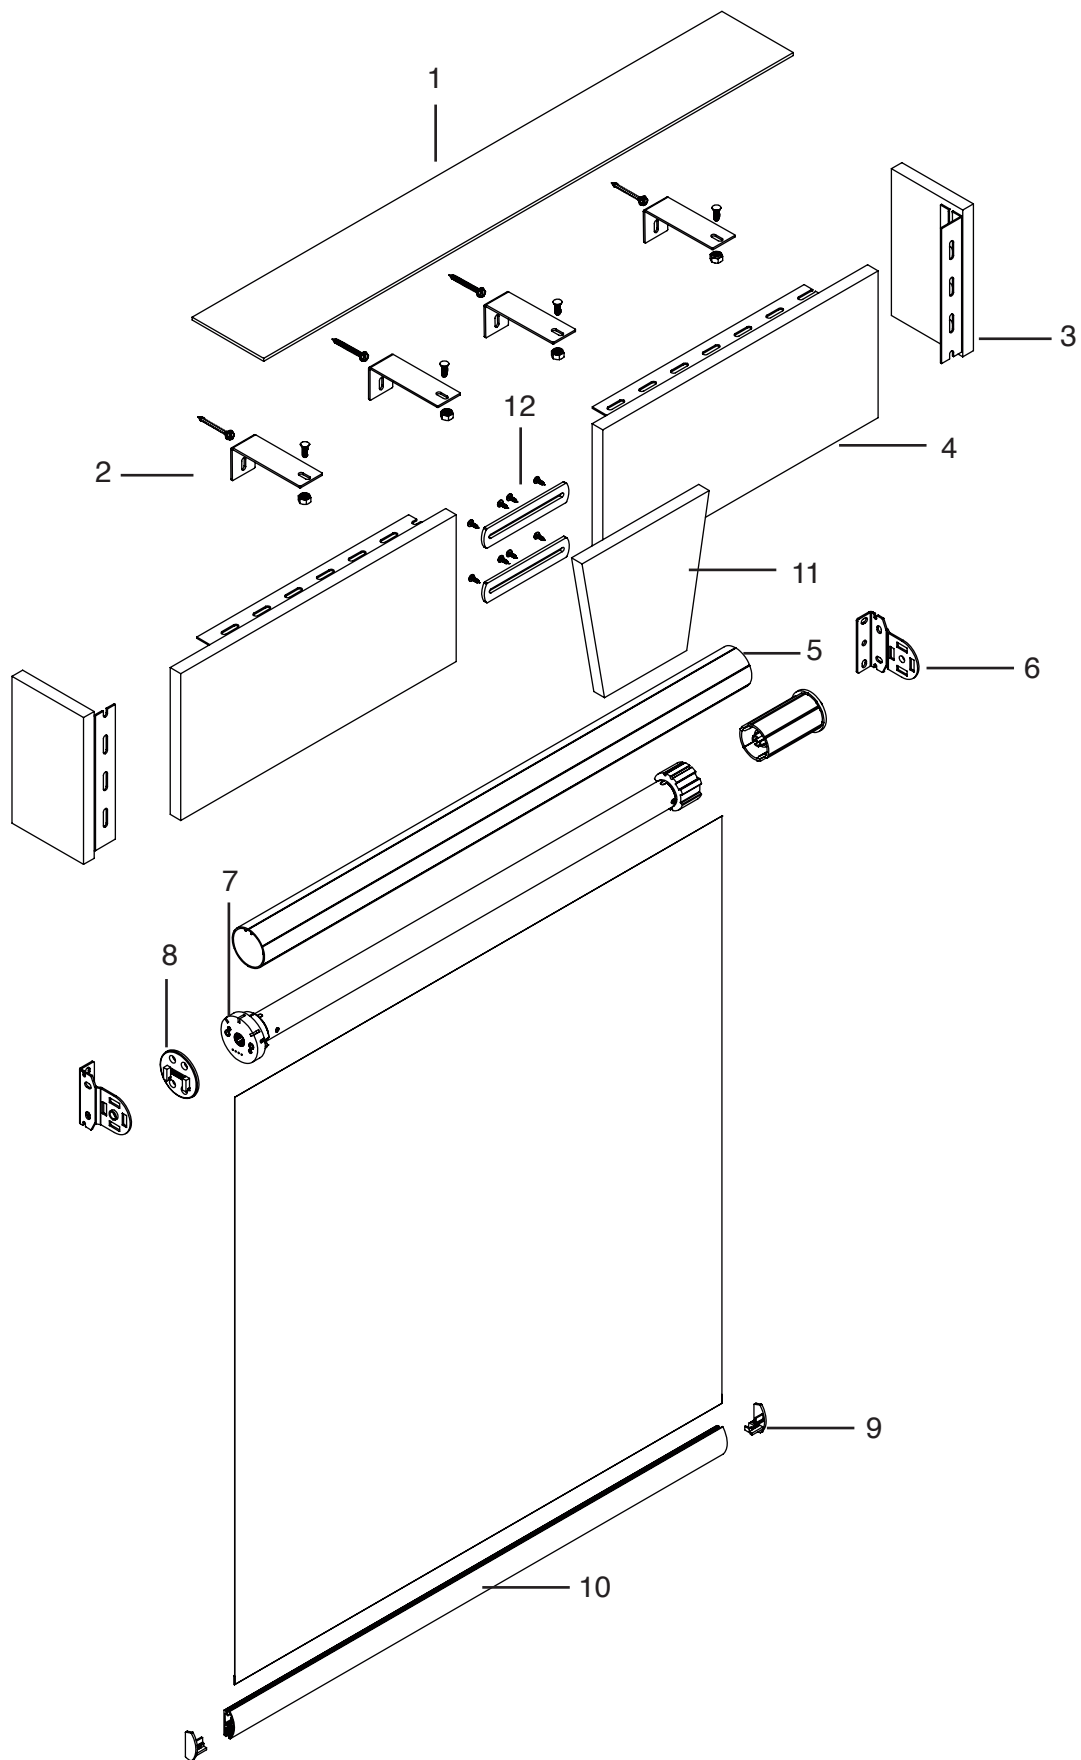

PRODUCT COMPONENTS – SOMFY WITH FABRIC CORNICE