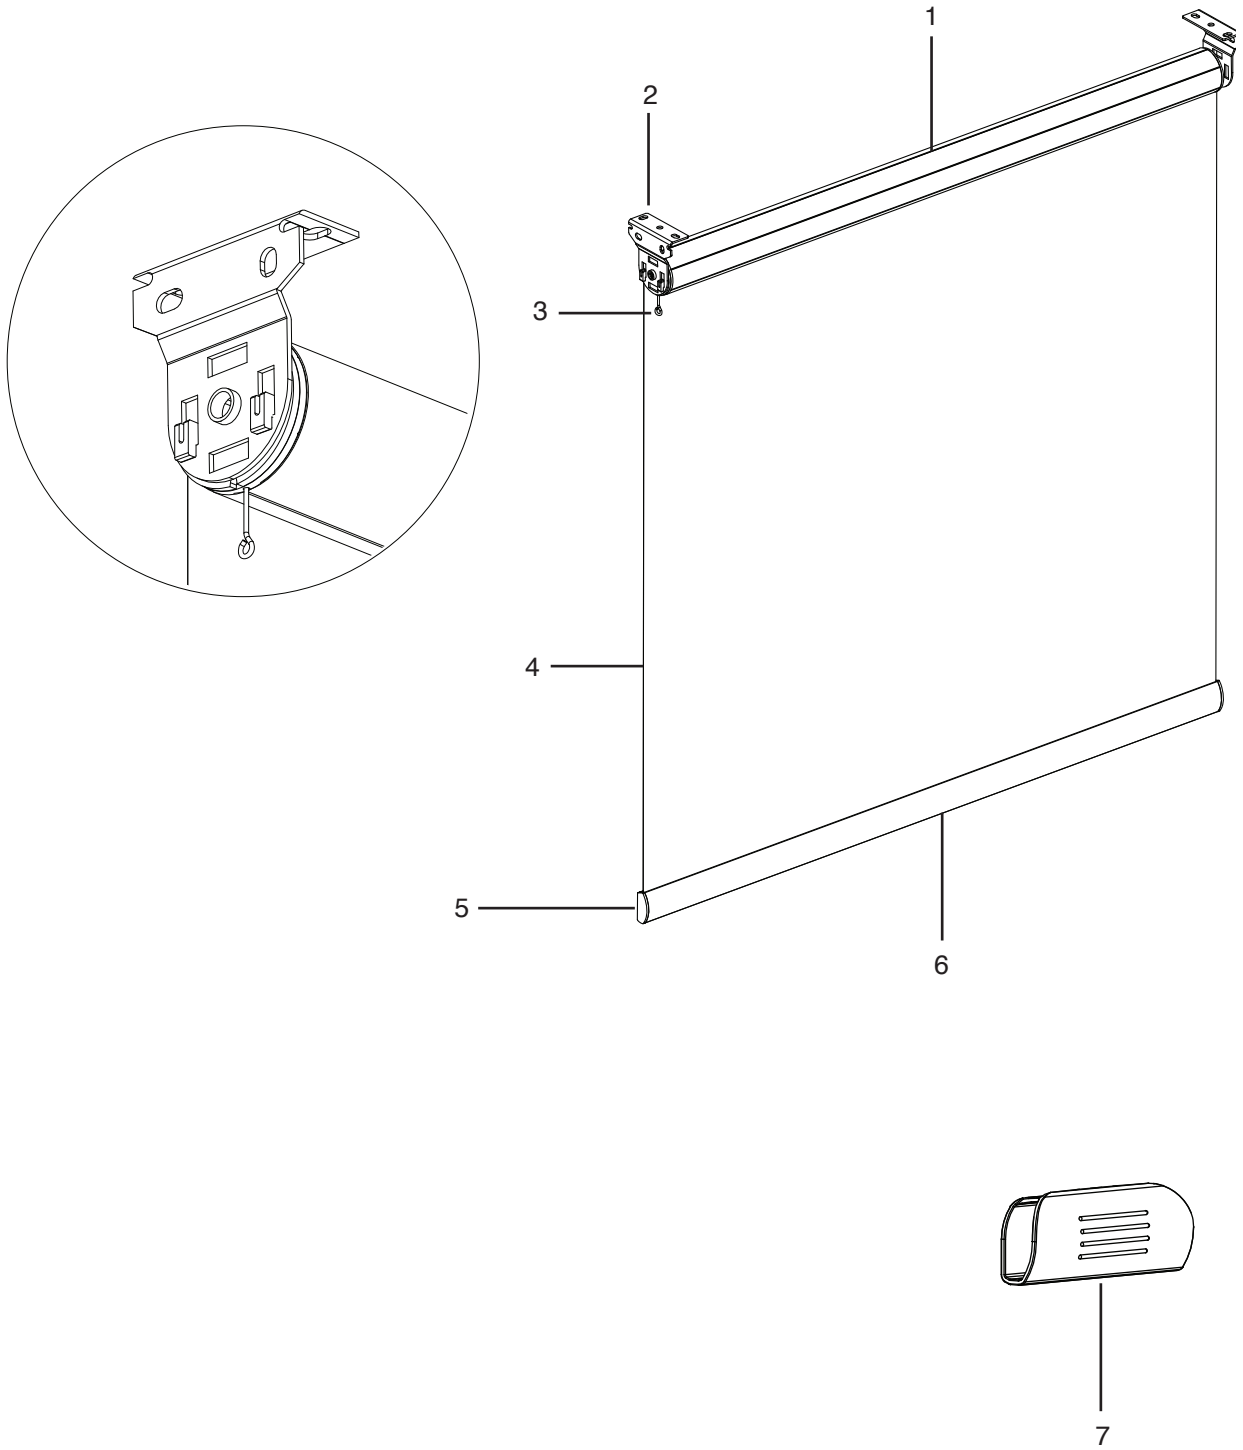

PRODUCT COMPONENTS – AGILE LIFT OPEN ROLL

* Do not attempt to lower the shade until the shade is securely installed and the pin is removed.