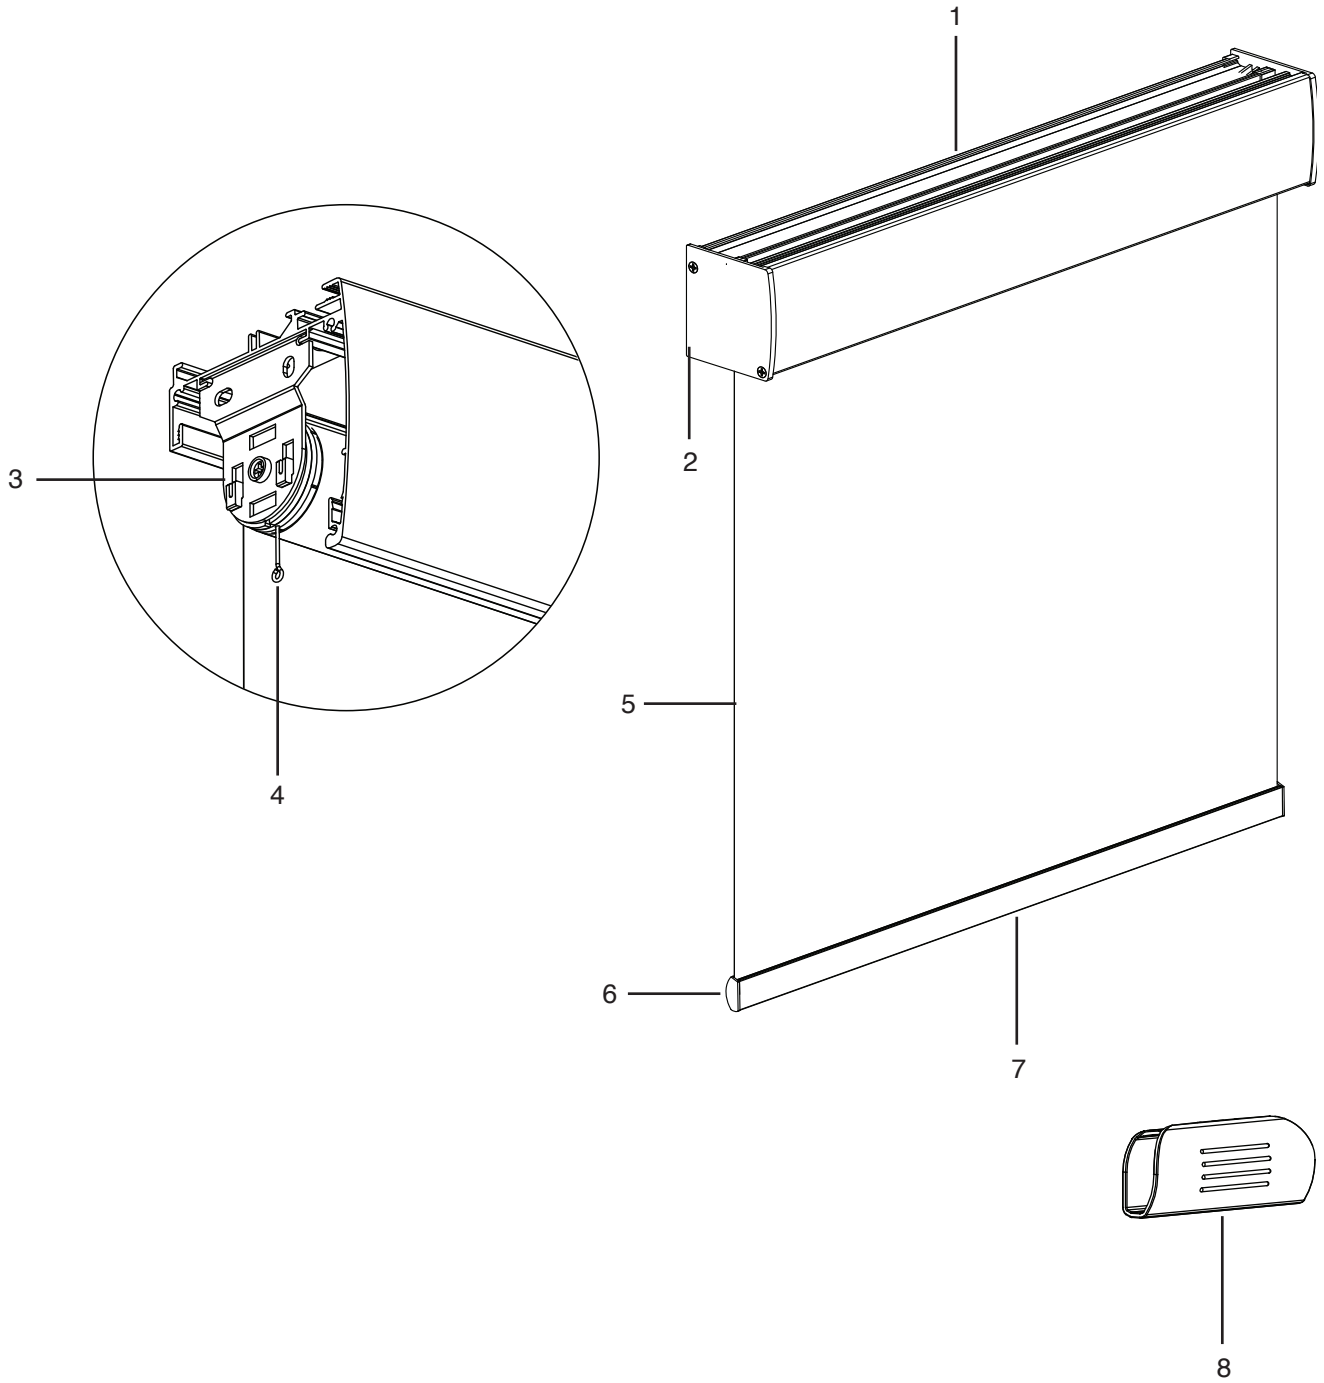

TABLE OF CONTENTS

Product Specifications

• Product Components - Agile Lift Square Cassette	2-3
• Product Components - Agile Lift Open Roll	4-5
• Product Components - Somfy with Square Cassette	6-7
• Product Components - Skyline Clutches and Brackets	8-9
• Product Components - R Series Clutches and Brackets	10-11
• Product Components - Exterior Shades	12-13
• Product Components - Exterior Shade with Cassette & Grommet	14-15
• Product Components - Touchlift Roller Shade With Mounting Bar	16-17
• Product Components - Touchlift Roller Shade With Curved Cassette	18-19
• Product Components - Powerwand (No Top Treatment)	20-21
• Product Components - Powerwand (With Cassette)	22-23
• Product Components - Bliss with Fascia	24-25
• Product Components - Somfy with Fabric Cornice	26-27

PRODUCT COMPONENTS – AGILE LIFT SQUARE CASSETTE

* Do not attempt to lower the shade until the shade is securely installed and the pin is removed.