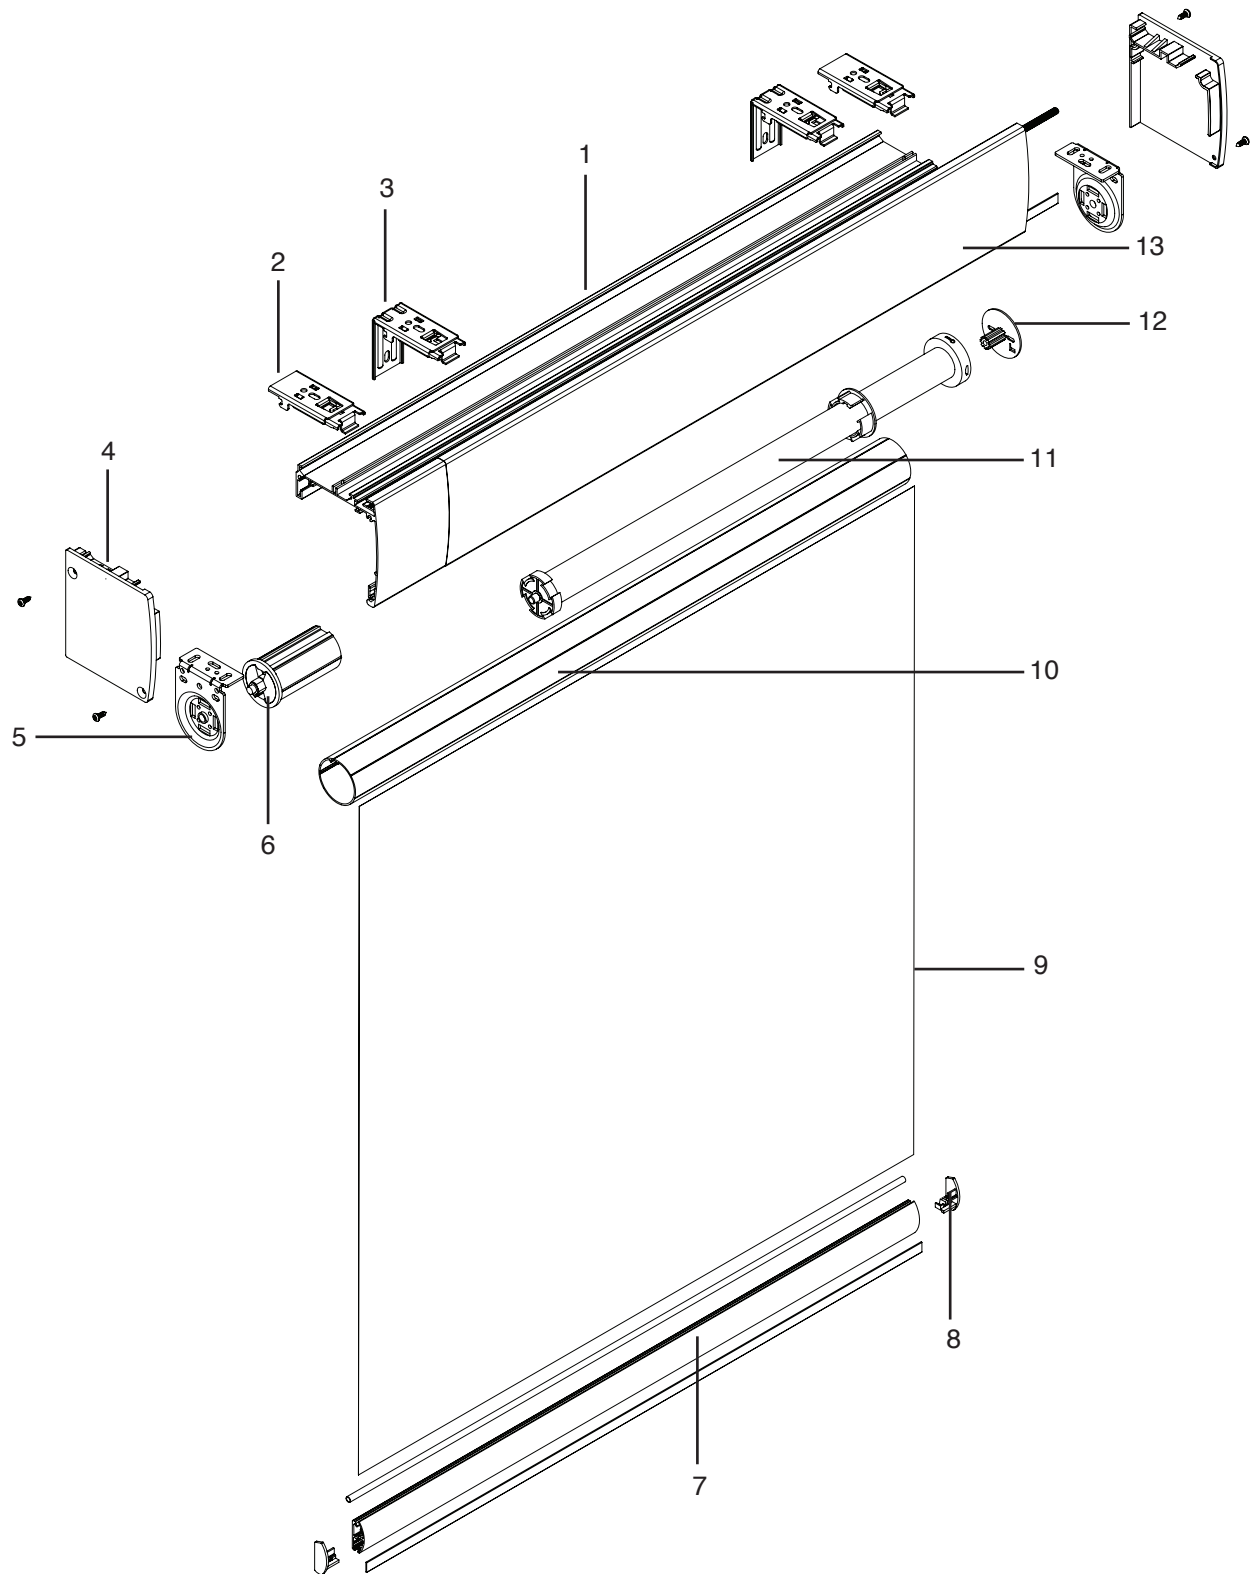

PRODUCT COMPONENTS – SOMFY WITH SQUARE CASSETTE