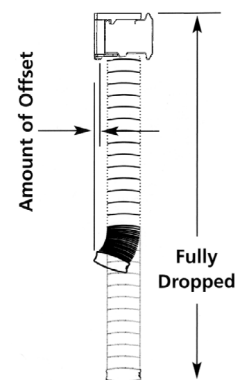

Blind Height	2" Blinds (approx)
36"	4-1/2"
48"	4-3/4"
60"	5"
72"	5-1/4"
84"	5-1/2"
96"	5-3/4"
108"	6"
120"	6-1/4"
126"	6-1/2"

For Lift & Lock add an additional 3/4" to the total.

CORD AND LADDER

- Color coordinated with slats
- Standard lift cord lengths are 40% of the blind height as required by child safety standards. Customized lengths are available upon request. Minimum lift cord length is 6". For blinds under 15" in height, a lift cord length override to at least 6" must be requested.
- Lift cord features a color-coordinated cord connector that separates under pressure. It easily snaps together again.

MOUNTING REQUIREMENTS

	Inside (IB) Mount		Outside (OB) Mount
	Minimum Required Depth	Minimum Required Depth Flush Mount	Minimum Required Mounting Surface
Value/Basic 1"	7/8"	1-1/4"	5/8"
Deluxe 1"	7/8"	1-3/4"	5/8"
Macro 2"	1-1/8"	3-3/8"	1-3/4"

Center Support Brackets – All Blinds	
Width	# of Brackets
48" - 84"	1
84-1/8" - 120"	2

LADDER PLACEMENT

The following charts show the number of ladders based on blind width.

1" Blinds	
Finished Width	# of Ladders
Up to 36"	2
36-1/8" to 60"	3
60-1/8" to 84"	4
84-1/8" to 108"	5
108-1/8" to 120"	6

2" Blinds	
Finished Width	# of Ladders
Up to 46-1/2"	2
46-5/8" to 80-1/2"	3
80-5/8" to 114-1/2"	4
114-5/8" to 120"	5

DELUXE 1" BLIND OFFSET STACKING

Length of Offset	Amount of Offset
12"	1/4"
24"	7/16"
36"	9/16"
48"	11/16"
60"	3/4"
72"	13/16"
84"	13/16"
96"	7/8"
108"	7/8"
120"	7/8"